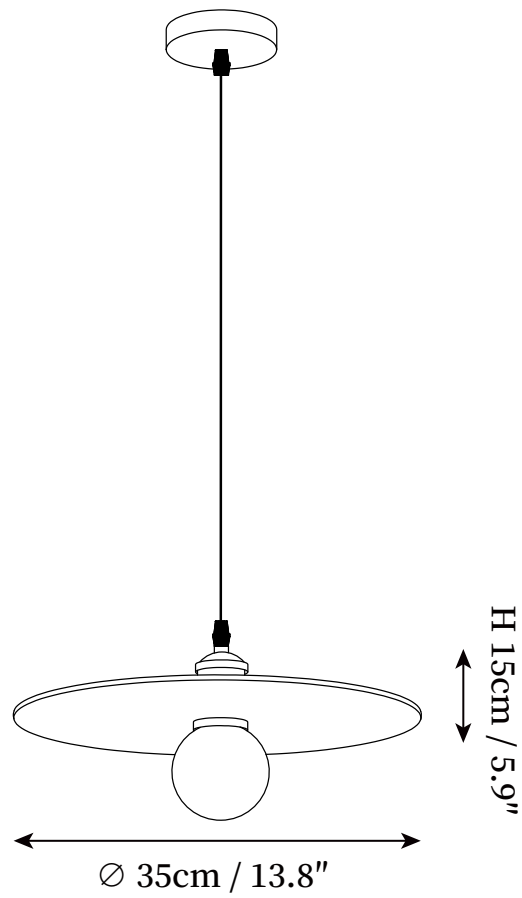

SPECIFICATION SHEET

SPECIFICATION DETAILS

*For custom options, consult factory for details

Fixture Dimensions	D 9.8" x H 5.9", D 13.8" x H 5.9"
Light source	E26 or E27 (bulb not included).
Wattage	MAX 40W incandescent bulb or LED equivalent.
Voltage	AC 110-240V
Mounting	Hardwired.
Dimming	Compatible with dimmable bulbs (bulb not included)
Control method	Compatible with common wall switches(not included)
Finishes	Walnut wood, Nature wood, Brass.
Shade Details	White.
Material	Metal, Wood, Glass, Brass.
Wire Length	The standard length of the cord is 59" (150 cm), the length is adjustable.
