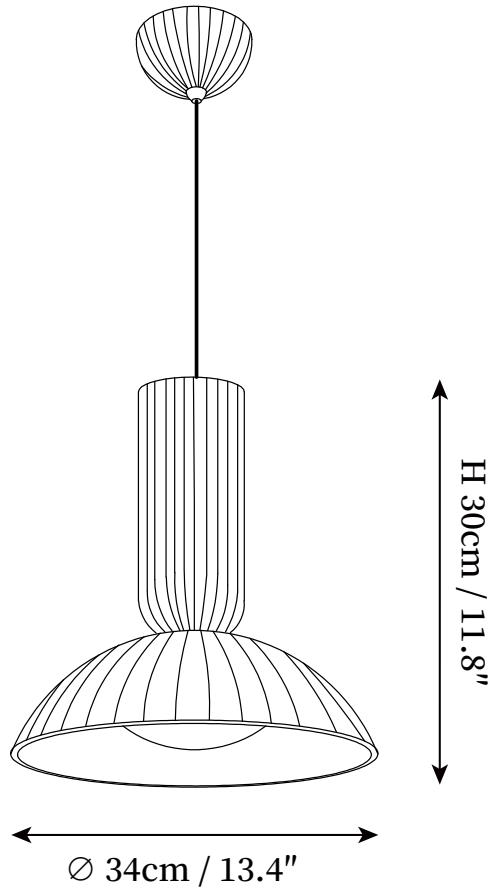

## SPECIFICATION DETAILS

\*For custom options, consult factory for details

<b>Fixture Dimensions</b>	D 13.4" x H 11.8"
<b>Light source</b>	Integrated LED
<b>Wattage</b>	~ 10W
<b>Voltage</b>	AC 110-240V
<b>Dimming</b>	Not supported
<b>CRI(Ra)</b>	90+ CRI
<b>Mounting</b>	Hardwired.
<b>LED Rated Life</b>	30000 hours
<b>Color Temperature</b>	Warm Light (3000K), Neutral Light (4000K), Cool Light (6000K)
<b>Control method</b>	Compatible with common wall switches (not included).
<b>Finishes</b>	Beige, Gray.
<b>Shadow Details</b>	White.
<b>Material</b>	Metal, Resin, Plastic.
<b>Wire Length</b>	The standard length of the cord is 59" (150 cm), the length is adjustable.

## SPECIFICATION DETAILS

\*For custom options, consult factory for details

<b>Fixture Dimensions</b>	D 19.3" x H 11.8"
<b>Light source</b>	Integrated LED
<b>Wattage</b>	~ 10W
<b>Voltage</b>	AC 110-240V
<b>Dimming</b>	Not supported
<b>CRI(Ra)</b>	90+ CRI
<b>Mounting</b>	Hardwired.
<b>LED Rated Life</b>	30000 hours
<b>Color Temperature</b>	Warm Light (3000K), Neutral Light (4000K), Cool Light (6000K)
<b>Control method</b>	Compatible with common wall switches(not included).
<b>Finishes</b>	Beige, Gray.
<b>Shadow Details</b>	White.
<b>Material</b>	Metal, Resin, Plastic.
<b>Wire Length</b>	The standard length of the cord is 59" (150 cm), the length is adjustable.