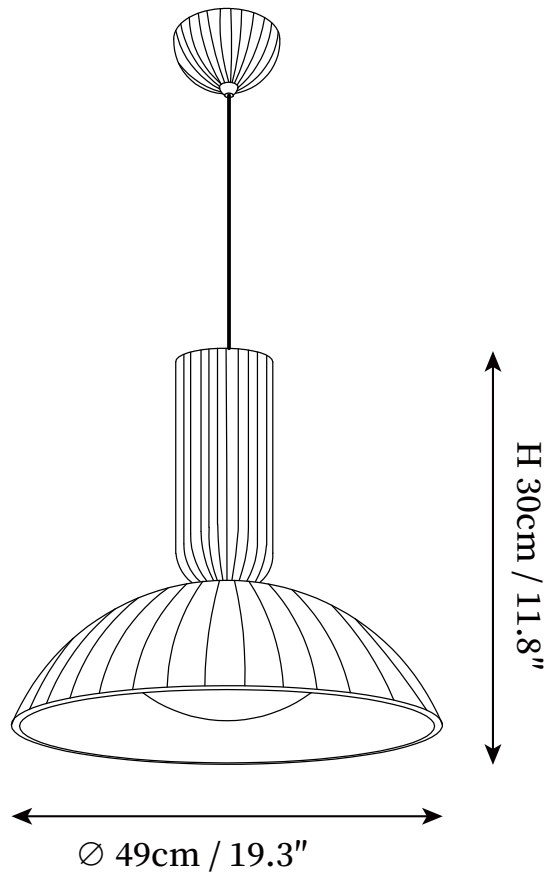

## SPECIFICATION DETAILS

\*For custom options, consult factory for details

<b>Fixture Dimensions</b>	D 13.4" x H 11.8"
<b>Light source</b>	Integrated LED
<b>Wattage</b>	~ 10W
<b>Voltage</b>	AC 110-240V
<b>Dimming</b>	Not supported
<b>CRI(Ra)</b>	90+ CRI
<b>Mounting</b>	Hardwired.
<b>LED Rated Life</b>	30000 hours
<b>Color Temperature</b>	Warm Light (3000K), Neutral Light (4000K), Cool Light (6000K)
<b>Control method</b>	Compatible with common wall switches (not included).
<b>Finishes</b>	Beige, Gray.
<b>Shadow Details</b>	White.
<b>Material</b>	Metal, Resin, Plastic.
<b>Wire Length</b>	The standard length of the cord is 59" (150 cm), the length is adjustable.

## SPECIFICATION DETAILS

\*For custom options, consult factory for details

<b>Fixture Dimensions</b>	D 19.3" x H 11.8"
<b>Light source</b>	Integrated LED
<b>Wattage</b>	~ 10W
<b>Voltage</b>	AC 110-240V
<b>Dimming</b>	Not supported
<b>CRI(Ra)</b>	90+ CRI
<b>Mounting</b>	Hardwired.
<b>LED Rated Life</b>	30000 hours
<b>Color Temperature</b>	Warm Light (3000K), Neutral Light (4000K), Cool Light (6000K)
<b>Control method</b>	Compatible with common wall switches(not included).
<b>Finishes</b>	Beige, Gray.
<b>Shadow Details</b>	White.
<b>Material</b>	Metal, Resin, Plastic.
<b>Wire Length</b>	The standard length of the cord is 59" (150 cm), the length is adjustable.