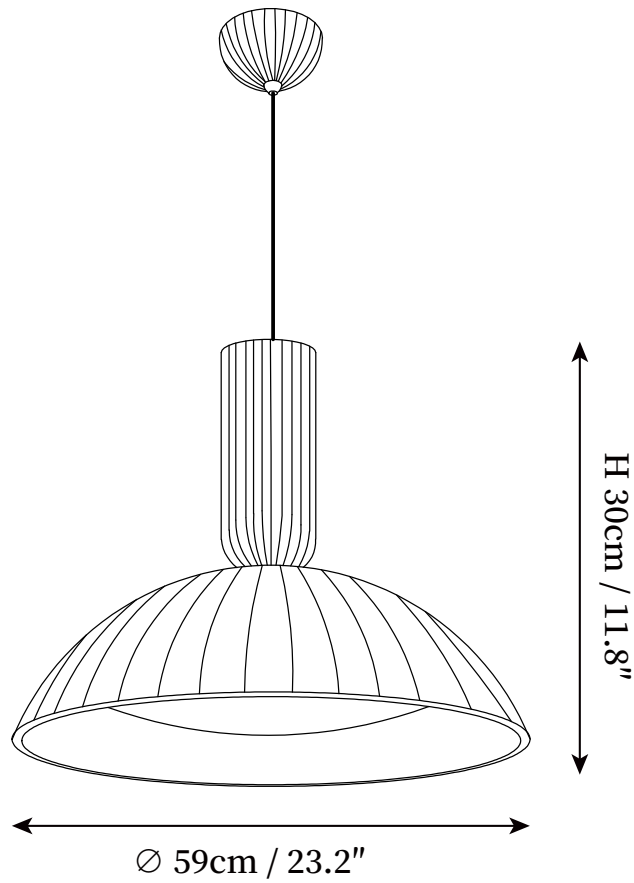

SPECIFICATION SHEET

SPECIFICATION DETAILS

*For custom options, consult factory for details

Fixture Dimensions	D 23.2" x H 11.8"
Light source	Integrated LED
Wattage	~ 10W
Voltage	AC 110-240V
Dimming	Not supported
CRI(Ra)	90+ CRI
Mounting	Hardwired.
LED Rated Life	30000 hours
Color Temperature	Warm Light (3000K), Neutral Light (4000K), Cool Light (6000K)
Control method	Compatible with common wall switches (not included).
Finishes	Beige, Gray.
Shadow Details	White.
Material	Metal, Resin, Plastic.
Wire Length	The standard length of the cord is 59" (150 cm), the length is adjustable.