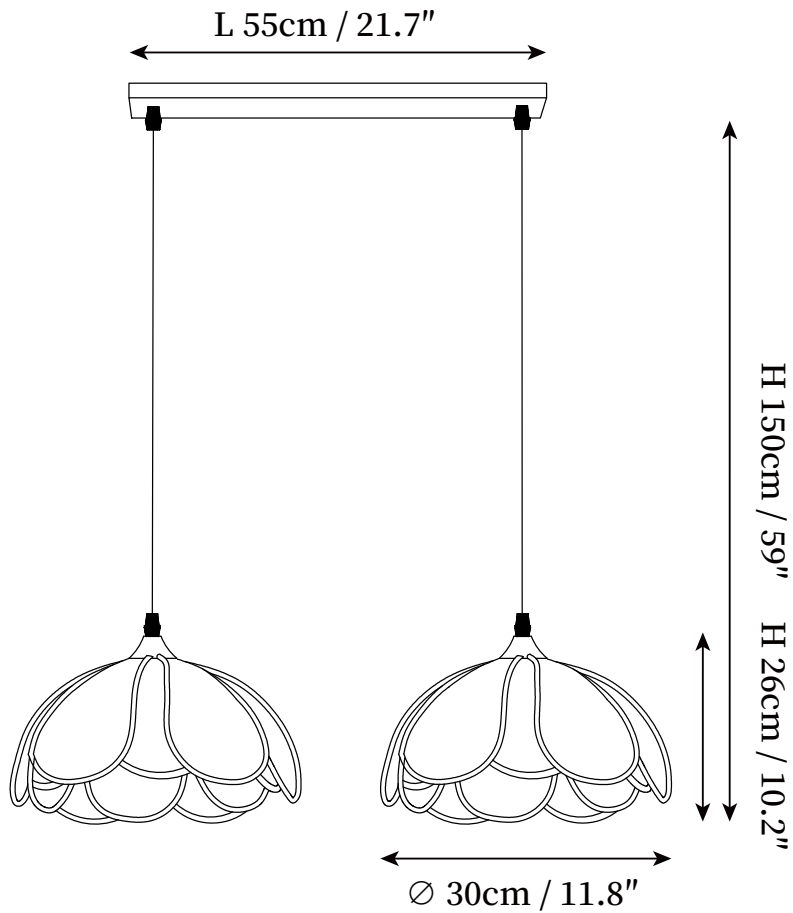

SPECIFICATION SHEET

SPECIFICATION DETAILS

*For custom options, consult factory for details

Fixture Dimensions	D 11.8" x H 10.2"
Light source	E26 or E27 (bulb not included).
Wattage	MAX 40W incandescent bulb or LED equivalent.
Voltage	AC 110-240V
Mounting	Hardwired.
Dimming	Compatible with dimmable bulbs (bulb not included)
Control method	Compatible with common wall switches (not included)
Finishes	Black.
Shade Details	Natural rattan.
Material	Metal, Rattan, Fabric.
Wire Length	The standard length of the cord is 59" (150 cm), the length is adjustable.

SPECIFICATION SHEET

SPECIFICATION DETAILS

*For custom options, consult factory for details

Fixture Dimensions	L 31.5" x W 3.9" x H 59"
Light source	E26 or E27 (bulb not included).
Wattage	MAX 40W incandescent bulb or LED equivalent.
Voltage	AC 110-240V
Mounting	Hardwired.
Dimming	Compatible with dimmable bulbs (bulb not included)
Control method	Compatible with common wall switches(not included)
Finishes	Black.
Shade Details	Natural rattan.
Material	Metal, Rattan, Fabric.
Wire Length	The standard length of the cord is 59" (150 cm), the length is adjustable.

SPECIFICATION SHEET

SPECIFICATION DETAILS

*For custom options, consult factory for details

Fixture Dimensions	D 15.7" x H 59"
Light source	E26 or E27 (bulb not included).
Wattage	MAX 40W incandescent bulb or LED equivalent.
Voltage	AC 110-240V
Mounting	Hardwired.
Dimming	Compatible with dimmable bulbs (bulb not included)
Control method	Compatible with common wall switches (not included)
Finishes	Black.
Shade Details	Natural rattan.
Material	Metal, Rattan, Fabric.
Wire Length	The standard length of the cord is 59" (150 cm), the length is adjustable.