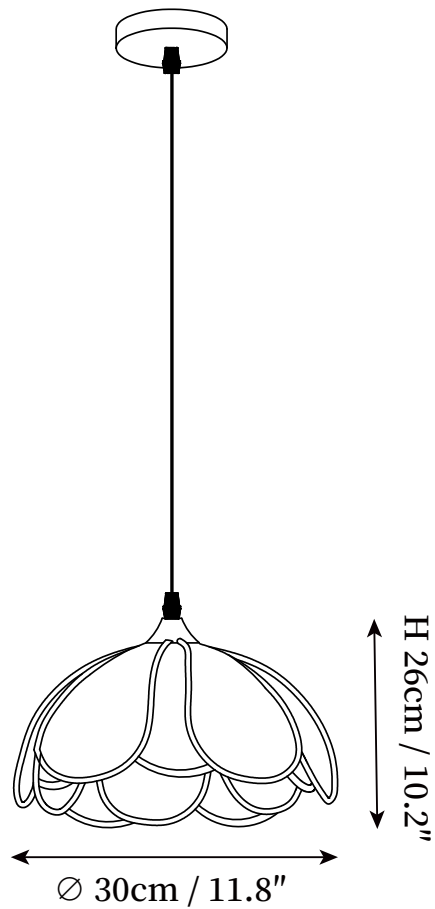

SPECIFICATION SHEET

SPECIFICATION DETAILS

*For custom options, consult factory for details

Fixture Dimensions	D 11.8" x H 10.2"
Light source	E26 or E27 (bulb not included).
Wattage	MAX 40W incandescent bulb or LED equivalent.
Voltage	AC 110-240V
Mounting	Hardwired.
Dimming	Compatible with dimmable bulbs (bulb not included)
Control method	Compatible with common wall switches (not included)
Finishes	Black.
Shade Details	Natural rattan.
Material	Metal, Rattan, Fabric.
Wire Length	The standard length of the cord is 59" (150 cm), the length is adjustable.

SPECIFICATION SHEET

SPECIFICATION DETAILS

*For custom options, consult factory for details

Fixture Dimensions	L 31.5" x W 3.9" x H 59"
Light source	E26 or E27 (bulb not included).
Wattage	MAX 40W incandescent bulb or LED equivalent.
Voltage	AC 110-240V
Mounting	Hardwired.
Dimming	Compatible with dimmable bulbs (bulb not included)
Control method	Compatible with common wall switches(not included)
Finishes	Black.
Shade Details	Natural rattan.
Material	Metal, Rattan, Fabric.
Wire Length	The standard length of the cord is 59" (150 cm), the length is adjustable.

SPECIFICATION SHEET

SPECIFICATION DETAILS

*For custom options, consult factory for details

Fixture Dimensions	D 15.7" x H 59"
Light source	E26 or E27 (bulb not included).
Wattage	MAX 40W incandescent bulb or LED equivalent.
Voltage	AC 110-240V
Mounting	Hardwired.
Dimming	Compatible with dimmable bulbs (bulb not included)
Control method	Compatible with common wall switches (not included)
Finishes	Black.
Shade Details	Natural rattan.
Material	Metal, Rattan, Fabric.
Wire Length	The standard length of the cord is 59" (150 cm), the length is adjustable.