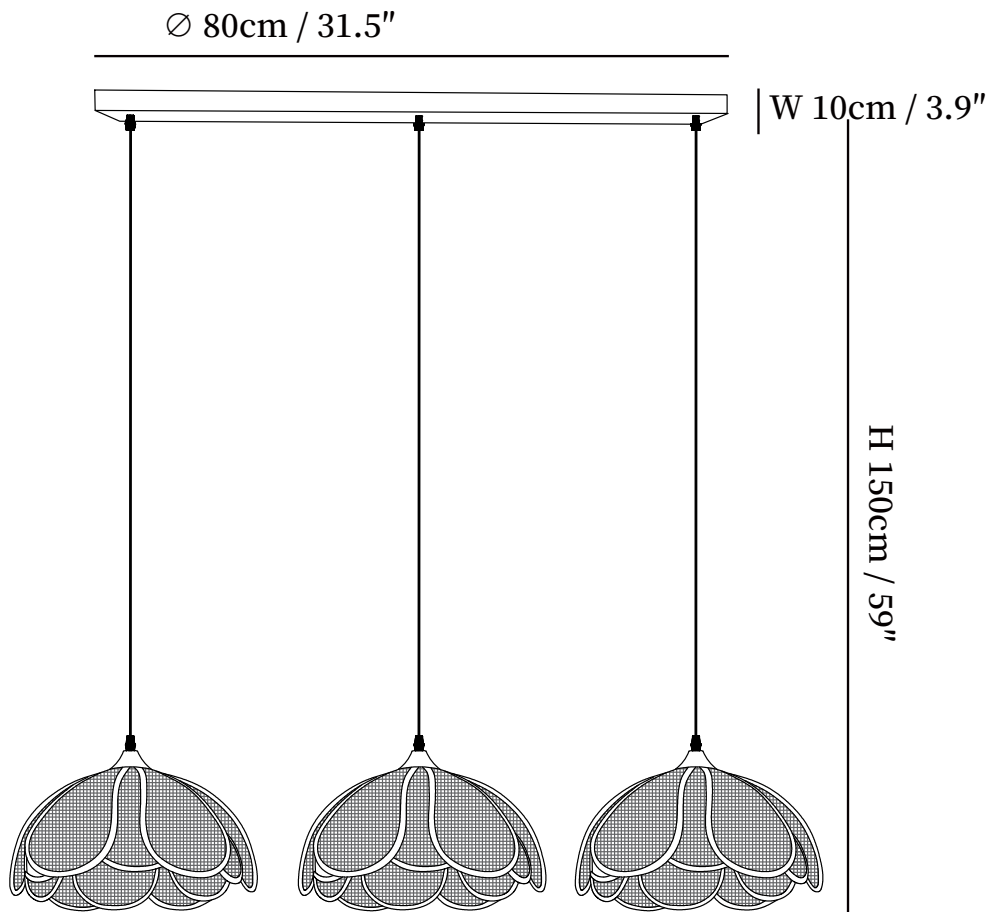

SPECIFICATION SHEET

SPECIFICATION DETAILS

*For custom options, consult factory for details

Fixture Dimensions	L 31.5" x W 3.9" x H 59"
Light source	E26 or E27 (bulb not included).
Wattage	MAX 40W incandescent bulb or LED equivalent.
Voltage	AC 110-240V
Mounting	Hardwired.
Dimming	Compatible with dimmable bulbs (bulb not included)
Control method	Compatible with common wall switches (not included)
Finishes	Black.
Shade Details	Natural rattan.
Material	Metal, Rattan, Fabric.
Wire Length	The standard length of the cord is 59" (150 cm), the length is adjustable.