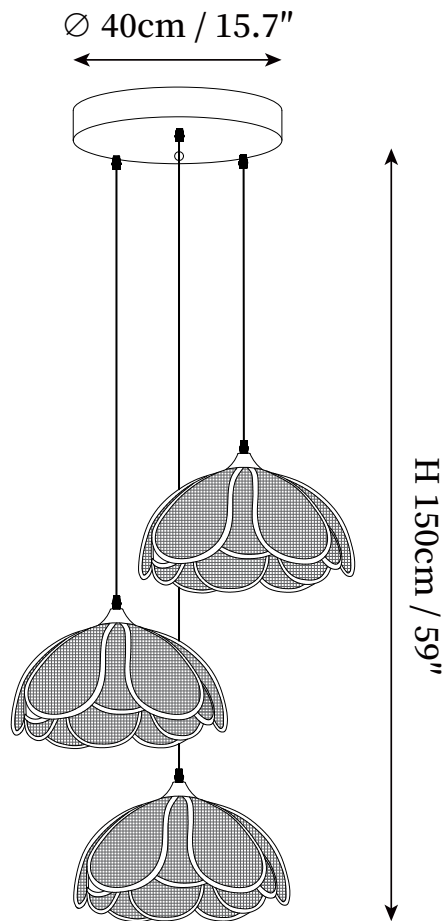

SPECIFICATION SHEET

SPECIFICATION DETAILS

*For custom options, consult factory for details

Fixture Dimensions	D 11.8" x H 10.2"
Light source	E26 or E27 (bulb not included).
Wattage	MAX 40W incandescent bulb or LED equivalent.
Voltage	AC 110-240V
Mounting	Hardwired.
Dimming	Compatible with dimmable bulbs (bulb not included)
Control method	Compatible with common wall switches (not included)
Finishes	Black.
Shade Details	Natural rattan.
Material	Metal, Rattan, Fabric.
Wire Length	The standard length of the cord is 59" (150 cm), the length is adjustable.

SPECIFICATION SHEET

SPECIFICATION DETAILS

*For custom options, consult factory for details

Fixture Dimensions	L 31.5" x W 3.9" x H 59"
Light source	E26 or E27 (bulb not included).
Wattage	MAX 40W incandescent bulb or LED equivalent.
Voltage	AC 110-240V
Mounting	Hardwired.
Dimming	Compatible with dimmable bulbs (bulb not included)
Control method	Compatible with common wall switches(not included)
Finishes	Black.
Shade Details	Natural rattan.
Material	Metal, Rattan, Fabric.
Wire Length	The standard length of the cord is 59" (150 cm), the length is adjustable.

SPECIFICATION SHEET

SPECIFICATION DETAILS

*For custom options, consult factory for details

Fixture Dimensions	D 15.7" x H 59"
Light source	E26 or E27 (bulb not included).
Wattage	MAX 40W incandescent bulb or LED equivalent.
Voltage	AC 110-240V
Mounting	Hardwired.
Dimming	Compatible with dimmable bulbs (bulb not included)
Control method	Compatible with common wall switches (not included)
Finishes	Black.
Shade Details	Natural rattan.
Material	Metal, Rattan, Fabric.
Wire Length	The standard length of the cord is 59" (150 cm), the length is adjustable.