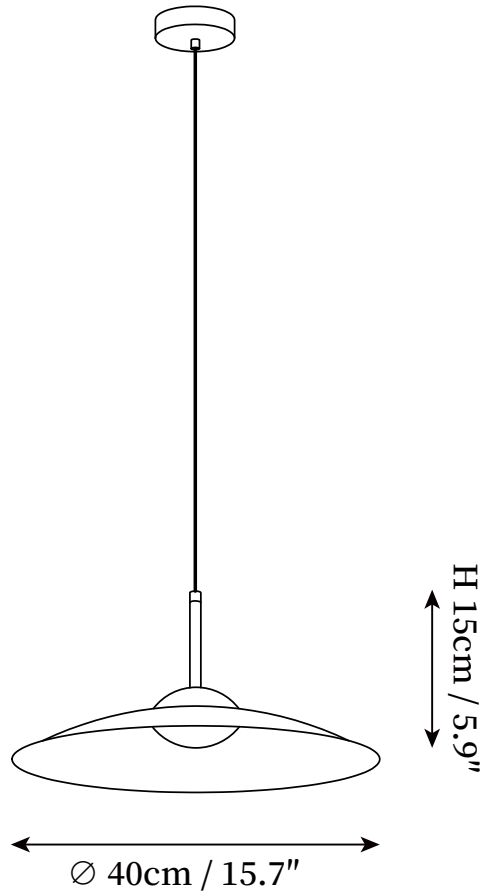

## SPECIFICATION DETAILS

\*For custom options, consult factory for details

<b>Fixture Dimensions</b>	D 15.7" x H 5.9"
<b>Light source</b>	Integrated LED
<b>Wattage</b>	~ 10W
<b>Voltage</b>	AC 110-240V
<b>Dimming</b>	Not supported
<b>CRI(Ra)</b>	90+ CRI
<b>Mounting</b>	Hardwired.
<b>LED Rated Life</b>	30000 hours
<b>Color Temperature</b>	Warm Light (3000K), Neutral Light (4000K), Cool Light (6000K)
<b>Control method</b>	Compatible with common wall switches(not included).
<b>Finishes</b>	Hydrographic Walnut Wood Grain Finish, Hydrographic Nature Wood Grain Finish, Milky White.
<b>Shadow Details</b>	White.
<b>Material</b>	Metal, Glass.
<b>Wire Length</b>	The standard length of the cord is 59" (150 cm), the length is adjustable.