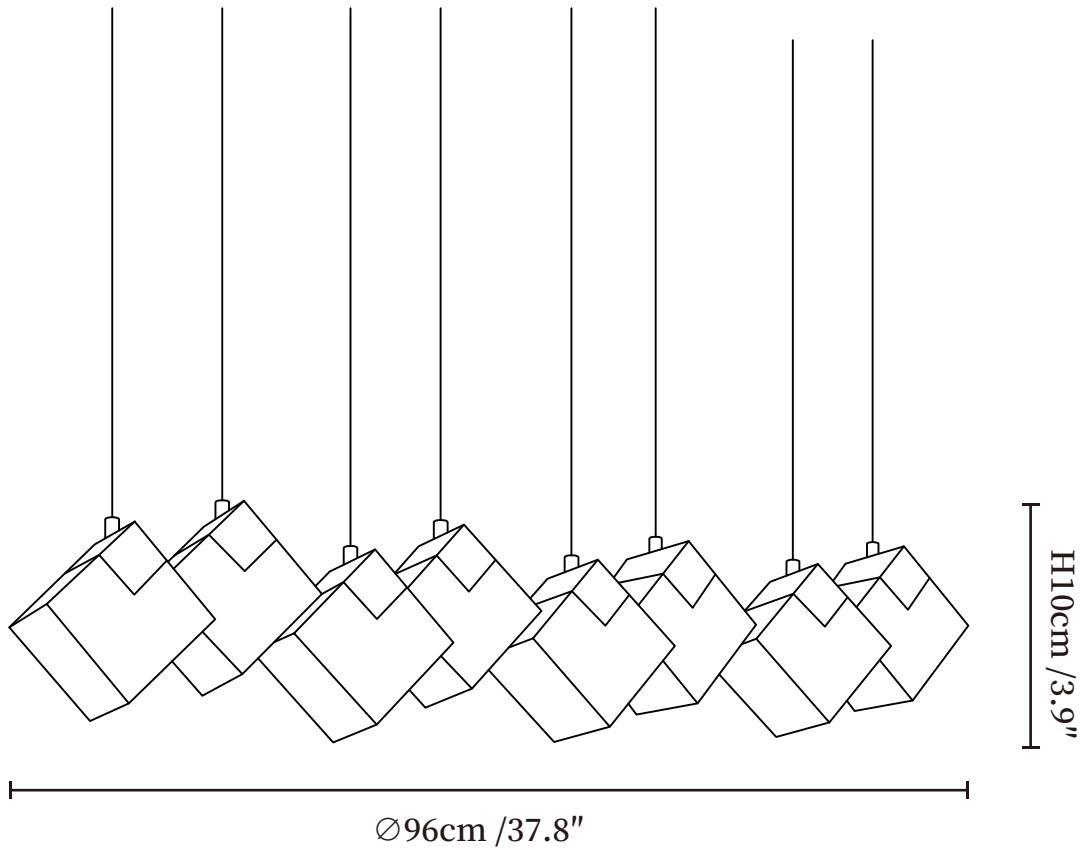

SPECIFICATION SHEET

SPECIFICATION DETAILS

*For custom options, consult factory for details

Fixture Dimensions	Ø 27.6" x H 3.9"
Light source	G9(bulb not included)
Wattage	MAX5W incandescent bulb or LED equivalent.
Voltage	AC 110-240V
Mounting	Hardwired.
Dimming	Compatible with dimmable bulbs (bulb not included)
Control method	Compatible with common wall switches(
Finishes	Gold.
Shade Details	White.
Material	Metal, Alabaster.
Wire Length	The standard length of the suspended wire is 59 "(150 cm) and the length is adjustable.

SPECIFICATION SHEET

SPECIFICATION DETAILS

*For custom options, consult factory for details

Fixture Dimensions	$\varnothing 37.8'' \times H 3.9''$
Light source	G9(bulb not included)
Wattage	MAX5W incandescent bulb or LED equivalent.
Voltage	AC 110-240V
Mounting	Hardwired.
Dimming	Compatible with dimmable bulbs (bulb not included)
Control method	Compatible with common wall switches(
Finishes	Gold.
Shade Details	White.
Material	Metal, Alabaster.
Wire Length	The standard length of the suspended wire is 59 "(150 cm) and the length is adjustable.

SPECIFICATION SHEET

SPECIFICATION DETAILS

*For custom options, consult factory for details

Fixture Dimensions	$\varnothing 47.2'' \times H 3.9''$
Light source	G9(bulb not included)
Wattage	MAX5W incandescent bulb or LED equivalent.
Voltage	AC 110-240V
Mounting	Hardwired.
Dimming	Compatible with dimmable bulbs (bulb not included)
Control method	Compatible with common wall switches(
Finishes	Gold.
Shade Details	White.
Material	Metal, Alabaster.
Wire Length	The standard length of the suspended wire is 59 "(150 cm) and the length is adjustable.