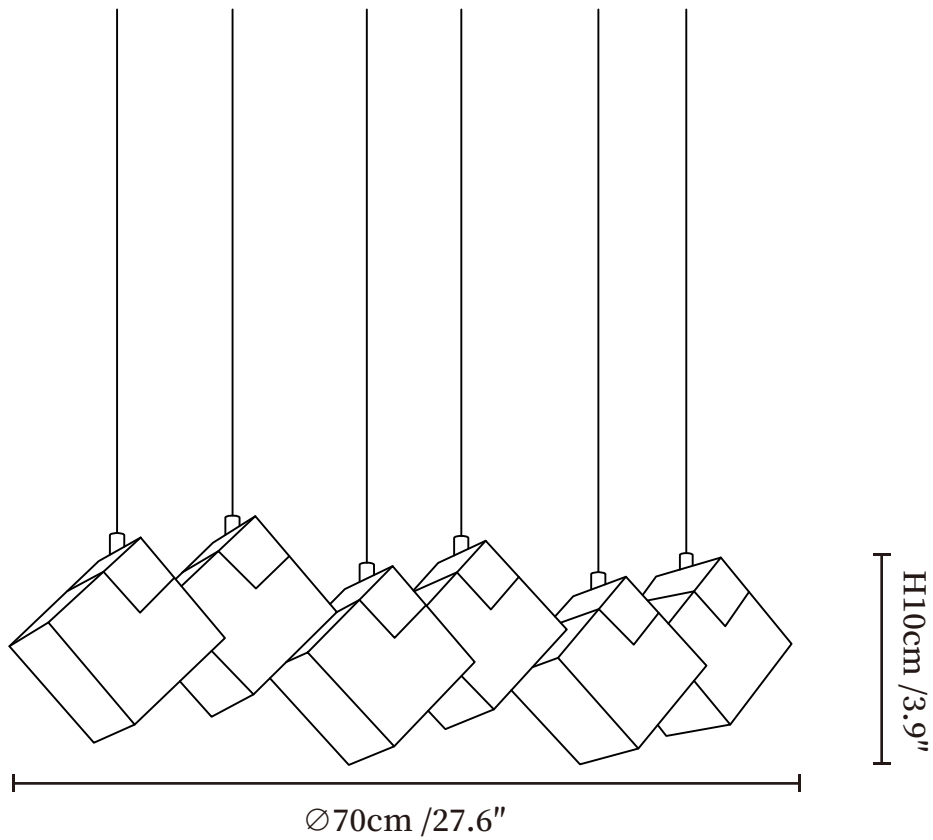

SPECIFICATION SHEET

SPECIFICATION DETAILS

*For custom options, consult factory for details

Fixture Dimensions	Ø 27.6" x H 3.9"
Light source	G9(bulb not included)
Wattage	MAX5W incandescent bulb or LED equivalent.
Voltage	AC 110-240V
Mounting	Hardwired.
Dimming	Compatible with dimmable bulbs (bulb not included)
Control method	Compatible with common wall switches(
Finishes	Gold.
Shade Details	White.
Material	Metal, Alabaster.
Wire Length	The standard length of the suspended wire is 59 "(150 cm) and the length is adjustable.

SPECIFICATION SHEET

SPECIFICATION DETAILS

*For custom options, consult factory for details

Fixture Dimensions	$\varnothing 37.8'' \times H 3.9''$
Light source	G9(bulb not included)
Wattage	MAX5W incandescent bulb or LED equivalent.
Voltage	AC 110-240V
Mounting	Hardwired.
Dimming	Compatible with dimmable bulbs (bulb not included)
Control method	Compatible with common wall switches(
Finishes	Gold.
Shade Details	White.
Material	Metal, Alabaster.
Wire Length	The standard length of the suspended wire is 59 "(150 cm) and the length is adjustable.

SPECIFICATION SHEET

SPECIFICATION DETAILS

*For custom options, consult factory for details

Fixture Dimensions	$\varnothing 47.2'' \times H 3.9''$
Light source	G9(bulb not included)
Wattage	MAX5W incandescent bulb or LED equivalent.
Voltage	AC 110-240V
Mounting	Hardwired.
Dimming	Compatible with dimmable bulbs (bulb not included)
Control method	Compatible with common wall switches(
Finishes	Gold.
Shade Details	White.
Material	Metal, Alabaster.
Wire Length	The standard length of the suspended wire is 59 "(150 cm) and the length is adjustable.