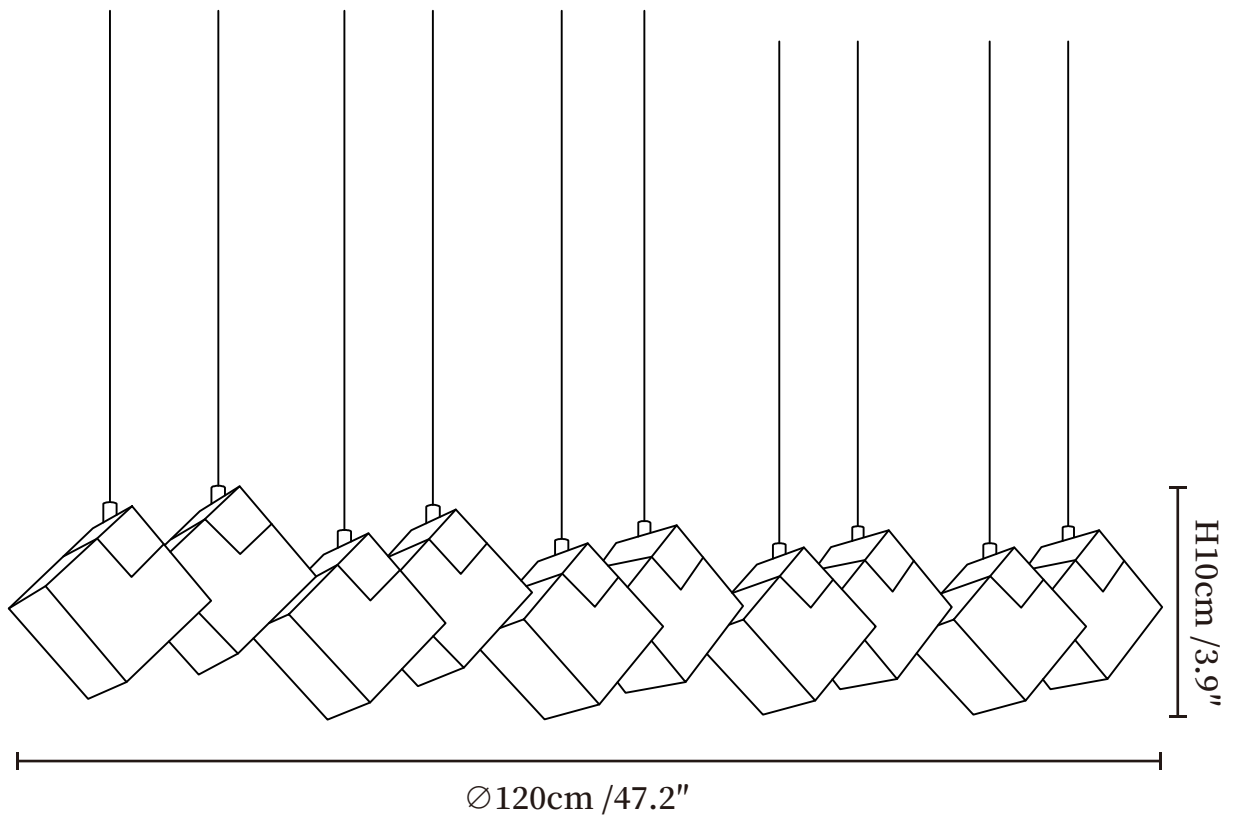

SPECIFICATION SHEET

SPECIFICATION DETAILS

*For custom options, consult factory for details

Fixture Dimensions	Ø 27.6" x H 3.9"
Light source	G9(bulb not included)
Wattage	MAX5W incandescent bulb or LED equivalent.
Voltage	AC 110-240V
Mounting	Hardwired.
Dimming	Compatible with dimmable bulbs (bulb not included)
Control method	Compatible with common wall switches(
Finishes	Gold.
Shade Details	White.
Material	Metal, Alabaster.
Wire Length	The standard length of the suspended wire is 59 "(150 cm) and the length is adjustable.

SPECIFICATION SHEET

SPECIFICATION DETAILS

*For custom options, consult factory for details

Fixture Dimensions	$\varnothing 37.8'' \times H 3.9''$
Light source	G9(bulb not included)
Wattage	MAX5W incandescent bulb or LED equivalent.
Voltage	AC 110-240V
Mounting	Hardwired.
Dimming	Compatible with dimmable bulbs (bulb not included)
Control method	Compatible with common wall switches(
Finishes	Gold.
Shade Details	White.
Material	Metal, Alabaster.
Wire Length	The standard length of the suspended wire is 59 "(150 cm) and the length is adjustable.

SPECIFICATION SHEET

SPECIFICATION DETAILS

*For custom options, consult factory for details

Fixture Dimensions	$\varnothing 47.2'' \times H 3.9''$
Light source	G9(bulb not included)
Wattage	MAX5W incandescent bulb or LED equivalent.
Voltage	AC 110-240V
Mounting	Hardwired.
Dimming	Compatible with dimmable bulbs (bulb not included)
Control method	Compatible with common wall switches(
Finishes	Gold.
Shade Details	White.
Material	Metal, Alabaster.
Wire Length	The standard length of the suspended wire is 59 "(150 cm) and the length is adjustable.