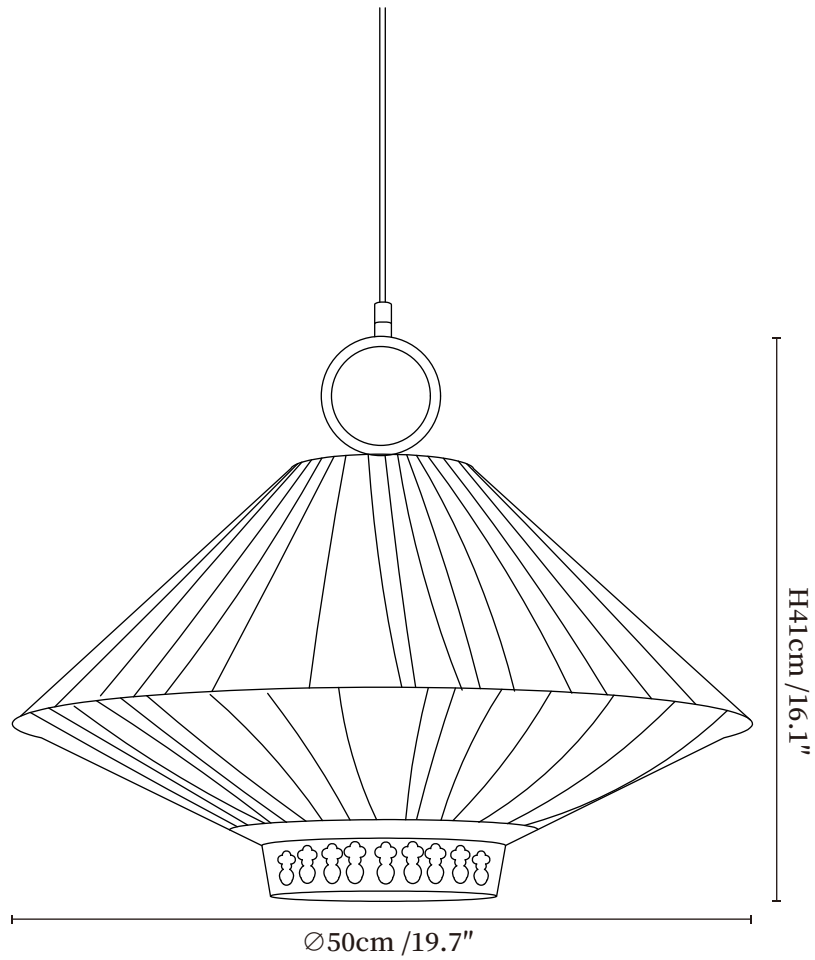

SPECIFICATION SHEET

SPECIFICATION DETAILS

*For custom options, consult factory for details

Fixture Dimensions	Ø 19.7" x H 16.1"
Light source	E26 or E27 (bulb not included)
Wattage	MAX 40W incandescent bulb or LED equivalent.
Voltage	AC 110-240V
Mounting	Hardwired.
Dimming	Compatible with dimmable bulbs (bulb not included)
Control method	Compatible with common wall switches(
Finishes	Gold.
Shade Details	White.
Material	Metal, Fabric.
Wire Length	The standard length of the suspended wire is 59 "(150 cm) and the length is adjustable.