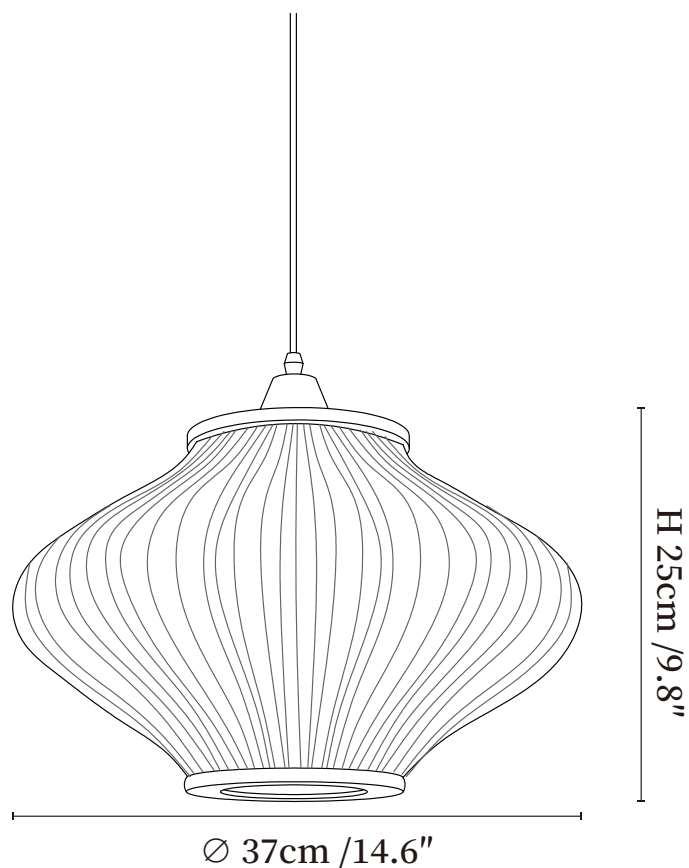

## SPECIFICATION DETAILS

\*For custom options, consult factory for details

|                           |   |
|---------------------------|---|
| <b>Fixture Dimensions</b> | Ø 14.6" x H 9.8"  |
| <b>Light source</b>       | E26 or E27 (bulb not included)  |
| <b>Wattage</b>            | MAX 40W incandescent bulb or LED equivalent.  |
| <b>Voltage</b>            | AC 110-240V   |
| <b>Mounting</b>           | Hardwired.  |
| <b>Dimming</b>            | Compatible with dimmable bulbs (bulb not included)                                      |
| <b>Control method</b>     | Compatible with common wall switches(   |
| <b>Finishes</b>           | Walnut color.   |
| <b>Shade Details</b>      | White.  |
| <b>Material</b>           | Iron, Acrylic, Wood, Fabric.  |
| <b>Wire Length</b>        | The standard length of the suspended wire is 59 "(150 cm) and the length is adjustable. |