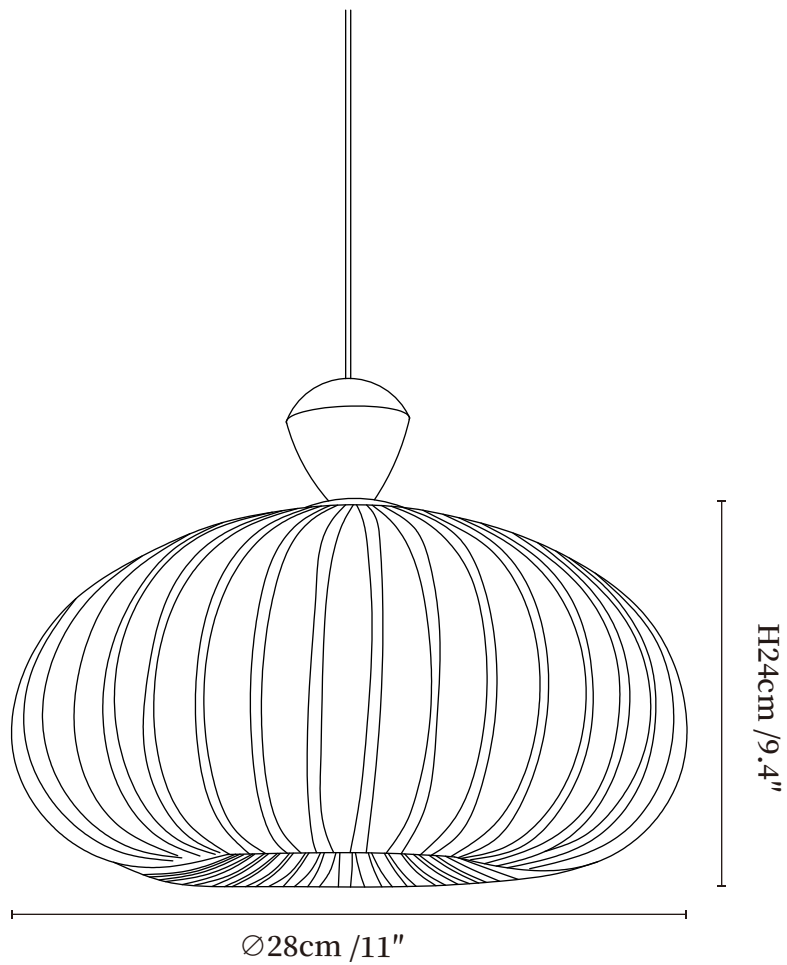

SPECIFICATION SHEET

SPECIFICATION DETAILS

*For custom options, consult factory for details

Fixture Dimensions	$\text{Ø} 11'' \times \text{H} 9.4'' \text{ } \text{Ø} 15.7'' \times \text{H} 11.8'' \text{ } \text{Ø} 19.7'' \times \text{H} 14.6''$
Light source	E26 or E27 (bulb not included)
Wattage	MAX 40W incandescent bulb or LED equivalent.
Voltage	AC 110-240V
Mounting	Hardwired.
Dimming	Compatible with dimmable bulbs (bulb not included)
Control method	Compatible with common wall switches (not included)
Finishes	Walnut color.
Shade Details	Beige.
Material	Wood, Metal, Wood.
Wire Length	The standard length of the suspended wire is 59" (150 cm) and the length is adjustable.