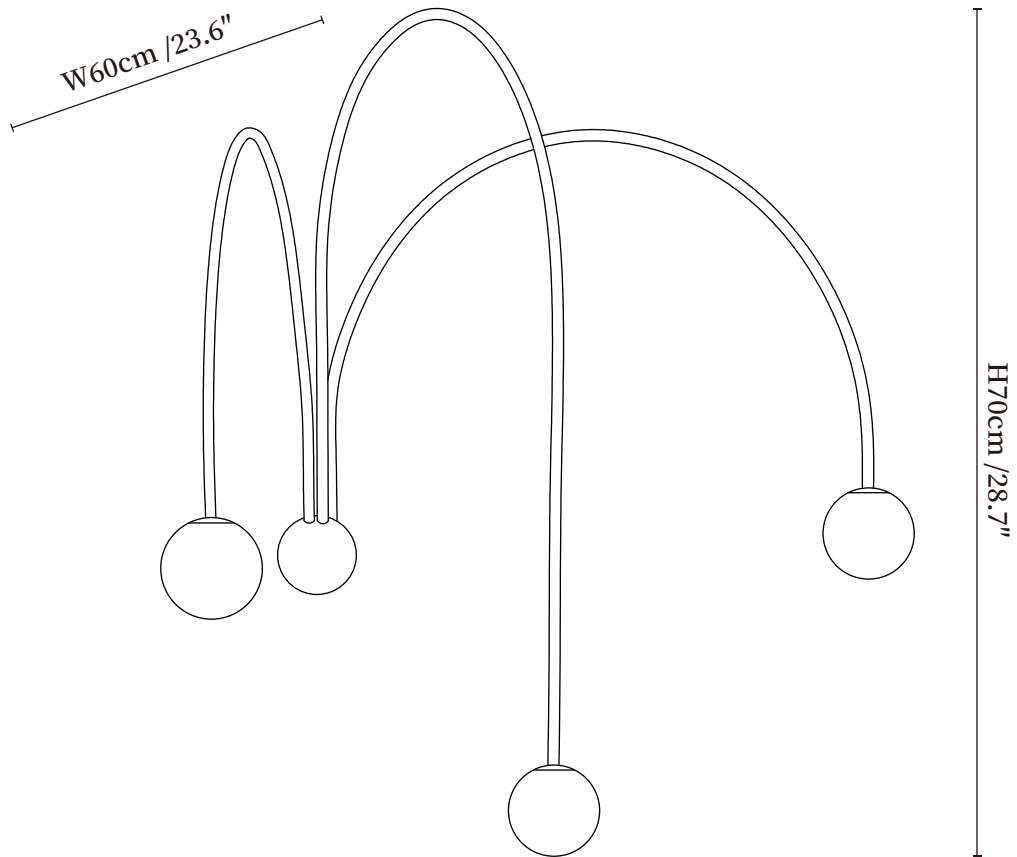

SPECIFICATION SHEET

SPECIFICATION DETAILS

*For custom options, consult factory for details

Fixture Dimensions	W 23.6" x H 28.7"
Light source	G9 (bulb not included)
Wattage	MAX 5W incandescent bulb or LED equivalent.
Voltage	AC 110-240V
Mounting	Hardwired.
Dimming	Compatible with dimmable bulbs (bulb not included)
Control method	Compatible with common wall switches (not included)
Finishes	Red, Gold, Black.
Shade Details	White.
Material	Iron, Glass.