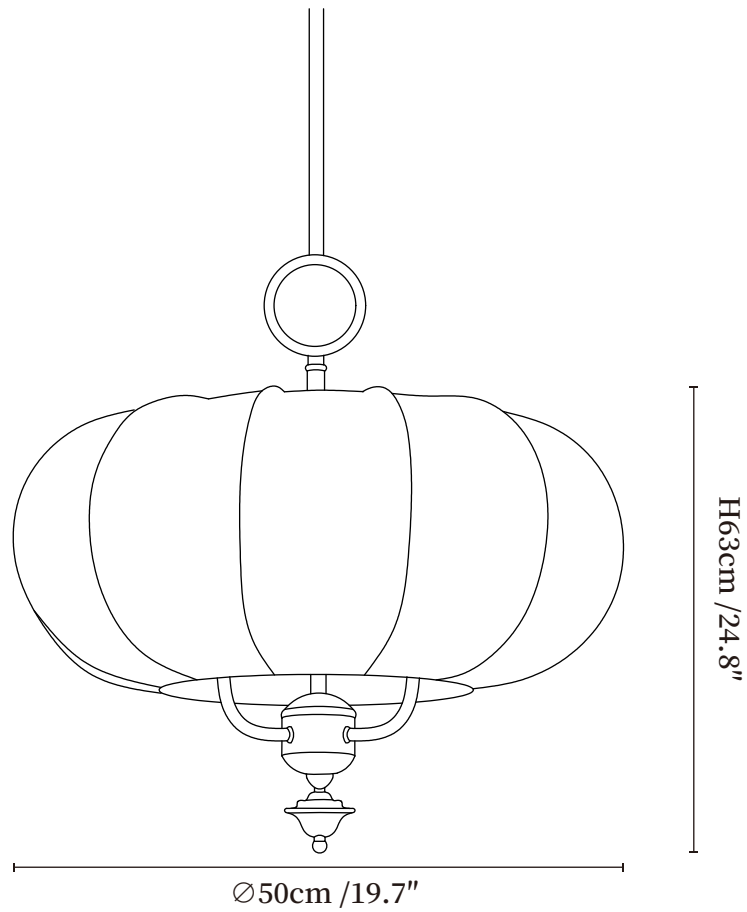

SPECIFICATION SHEET

SPECIFICATION DETAILS

*For custom options, consult factory for details

Fixture Dimensions	Ø 19.7" x H 24.8"
Light source	E26 or E27 (bulb not included)
Wattage	MAX 40W incandescent bulb or LED equivalent.
Voltage	AC 110-240V
Mounting	Hardwired.
Dimming	Compatible with dimmable bulbs (bulb not included)
Control method	Compatible with common wall switches(not included)
Finishes	Gold, Walnut color.
Shade Details	Beige.
Material	Fabric, Wood, Metal.
Rod Length	Suspension rod is 3.9"+7.9"+11.8", and can be spliced as needed.