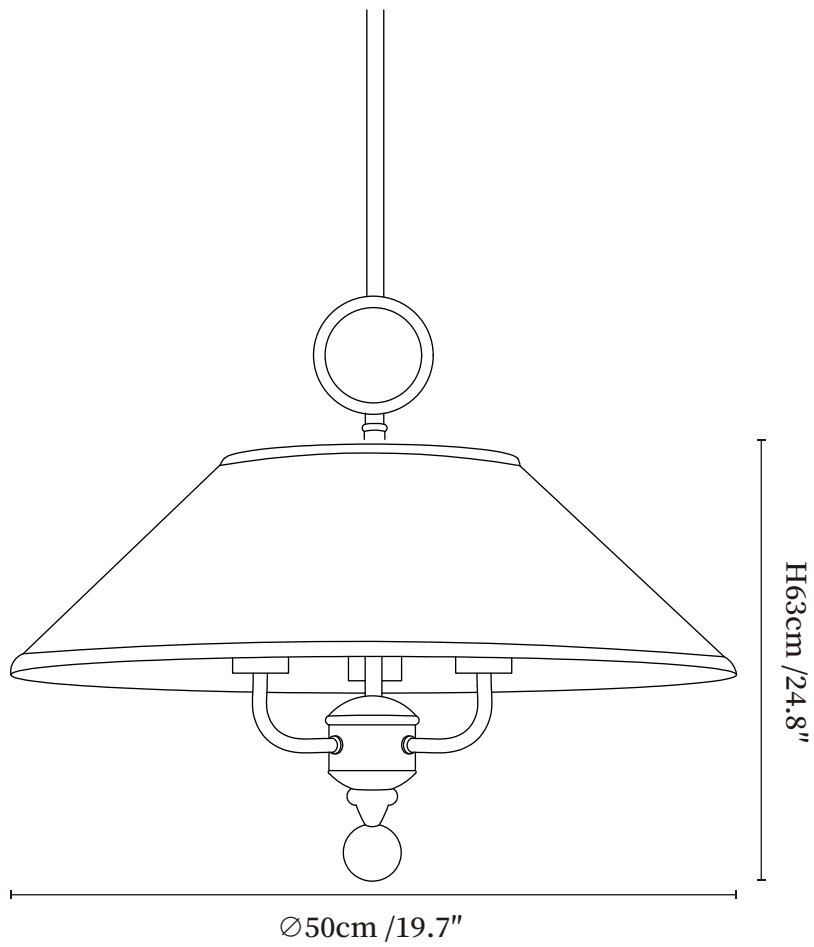

SPECIFICATION SHEET

SPECIFICATION DETAILS

*For custom options, consult factory for details

Fixture Dimensions	Ø 19.7" x H 24.8"
Light source	E26 or E27 (bulb not included)
Wattage	MAX 40W incandescent bulb or LED equivalent.
Voltage	AC 110-240V
Mounting	Hardwired.
Dimming	Compatible with dimmable bulbs (bulb not included)
Control method	Compatible with common wall switches (not included)
Finishes	Gold, Walnut color.
Shade Details	White.
Material	Fabric, Wood, Metal.
Rod Length	Suspension rod is 3.9"+7.9"+11.8", and can be spliced as needed.