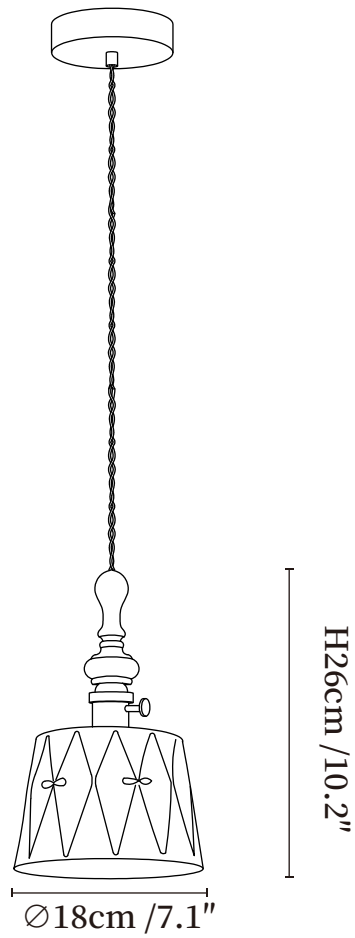

SPECIFICATION SHEET

SPECIFICATION DETAILS

*For custom options, consult factory for details

Fixture Dimensions	Ø 7.1" x H 9.4"
Light source	E26 or E27(bulb not included)
Wattage	MAX40W incandescent bulb or LED equivalent.
Voltage	AC 110-240V
Mounting	Hardwired.
Dimming	Compatible with dimmable bulbs (bulb not included)
Control method	Compatible with common wall switches(not included)
Finishes	Walnut color, Gold.
Shade Details	White.
Material	Metal, Wood, Ceramic.
Wire Length	The standard length of the suspended wire is 59 "(150 cm) and the length is adjustable.

SPECIFICATION SHEET

SPECIFICATION DETAILS

*For custom options, consult factory for details

Fixture Dimensions	Ø 7.5" x H 9.8"
Light source	E26 or E27(bulb not included)
Wattage	MAX40W incandescent bulb or LED equivalent.
Voltage	AC 110-240V
Mounting	Hardwired.
Dimming	Compatible with dimmable bulbs (bulb not included)
Control method	Compatible with common wall switches(not included)
Finishes	Walnut color, Gold.
Shade Details	White.
Material	Metal, Wood, Ceramic.
Wire Length	The standard length of the suspended wire is 59 "(150 cm) and the length is adjustable.

SPECIFICATION SHEET

SPECIFICATION DETAILS

*For custom options, consult factory for details

Fixture Dimensions	Ø 7.1" x H 10.2"
Light source	E26 or E27(bulb not included)
Wattage	MAX40W incandescent bulb or LED equivalent.
Voltage	AC 110-240V
Mounting	Hardwired.
Dimming	Compatible with dimmable bulbs (bulb not included)
Control method	Compatible with common wall switches(not included)
Finishes	Walnut color, Gold.
Shade Details	White.
Material	Metal, Wood, Ceramic.
Wire Length	The standard length of the suspended wire is 59 "(150 cm) and the length is adjustable.