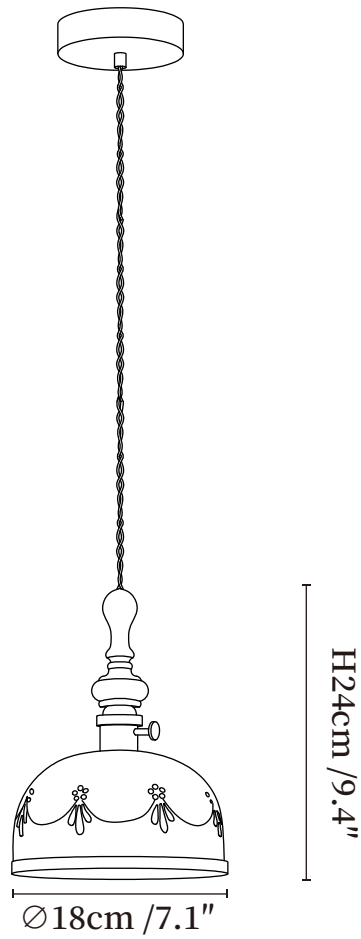

SPECIFICATION SHEET

SPECIFICATION DETAILS

*For custom options, consult factory for details

Fixture Dimensions	Ø 7.1" x H 9.4"
Light source	E26 or E27(bulb not included)
Wattage	MAX40W incandescent bulb or LED equivalent.
Voltage	AC 110-240V
Mounting	Hardwired.
Dimming	Compatible with dimmable bulbs (bulb not included)
Control method	Compatible with common wall switches(not included)
Finishes	Walnut color, Gold.
Shade Details	White.
Material	Metal, Wood, Ceramic.
Wire Length	The standard length of the suspended wire is 59 "(150 cm) and the length is adjustable.

SPECIFICATION SHEET

SPECIFICATION DETAILS

*For custom options, consult factory for details

Fixture Dimensions	Ø 7.5" x H 9.8"
Light source	E26 or E27(bulb not included)
Wattage	MAX40W incandescent bulb or LED equivalent.
Voltage	AC 110-240V
Mounting	Hardwired.
Dimming	Compatible with dimmable bulbs (bulb not included)
Control method	Compatible with common wall switches(not included)
Finishes	Walnut color, Gold.
Shade Details	White.
Material	Metal, Wood, Ceramic.
Wire Length	The standard length of the suspended wire is 59 "(150 cm) and the length is adjustable.

SPECIFICATION SHEET

SPECIFICATION DETAILS

*For custom options, consult factory for details

Fixture Dimensions	Ø 7.1" x H 10.2"
Light source	E26 or E27(bulb not included)
Wattage	MAX40W incandescent bulb or LED equivalent.
Voltage	AC 110-240V
Mounting	Hardwired.
Dimming	Compatible with dimmable bulbs (bulb not included)
Control method	Compatible with common wall switches(not included)
Finishes	Walnut color, Gold.
Shade Details	White.
Material	Metal, Wood, Ceramic.
Wire Length	The standard length of the suspended wire is 59 "(150 cm) and the length is adjustable.