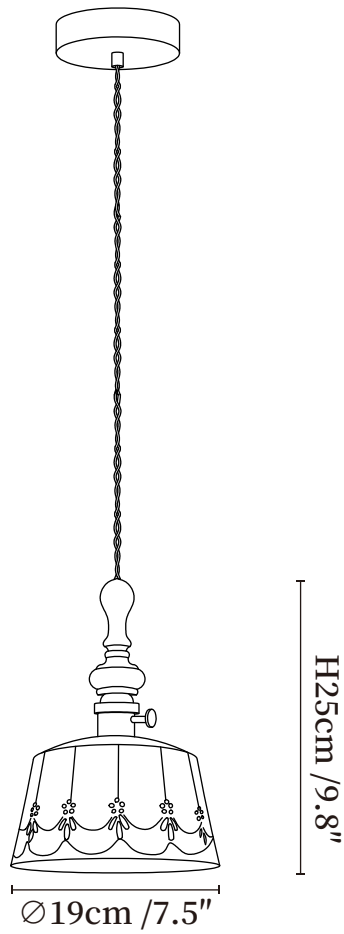

SPECIFICATION SHEET

SPECIFICATION DETAILS

*For custom options, consult factory for details

Fixture Dimensions	Ø 7.1" x H 9.4"
Light source	E26 or E27(bulb not included)
Wattage	MAX40W incandescent bulb or LED equivalent.
Voltage	AC 110-240V
Mounting	Hardwired.
Dimming	Compatible with dimmable bulbs (bulb not included)
Control method	Compatible with common wall switches(not included)
Finishes	Walnut color, Gold.
Shade Details	White.
Material	Metal, Wood, Ceramic.
Wire Length	The standard length of the suspended wire is 59 "(150 cm) and the length is adjustable.

SPECIFICATION SHEET

SPECIFICATION DETAILS

*For custom options, consult factory for details

Fixture Dimensions	Ø 7.5" x H 9.8"
Light source	E26 or E27(bulb not included)
Wattage	MAX40W incandescent bulb or LED equivalent.
Voltage	AC 110-240V
Mounting	Hardwired.
Dimming	Compatible with dimmable bulbs (bulb not included)
Control method	Compatible with common wall switches(not included)
Finishes	Walnut color, Gold.
Shade Details	White.
Material	Metal, Wood, Ceramic.
Wire Length	The standard length of the suspended wire is 59 "(150 cm) and the length is adjustable.

SPECIFICATION SHEET

SPECIFICATION DETAILS

*For custom options, consult factory for details

Fixture Dimensions	Ø 7.1" x H 10.2"
Light source	E26 or E27(bulb not included)
Wattage	MAX40W incandescent bulb or LED equivalent.
Voltage	AC 110-240V
Mounting	Hardwired.
Dimming	Compatible with dimmable bulbs (bulb not included)
Control method	Compatible with common wall switches(not included)
Finishes	Walnut color, Gold.
Shade Details	White.
Material	Metal, Wood, Ceramic.
Wire Length	The standard length of the suspended wire is 59 "(150 cm) and the length is adjustable.