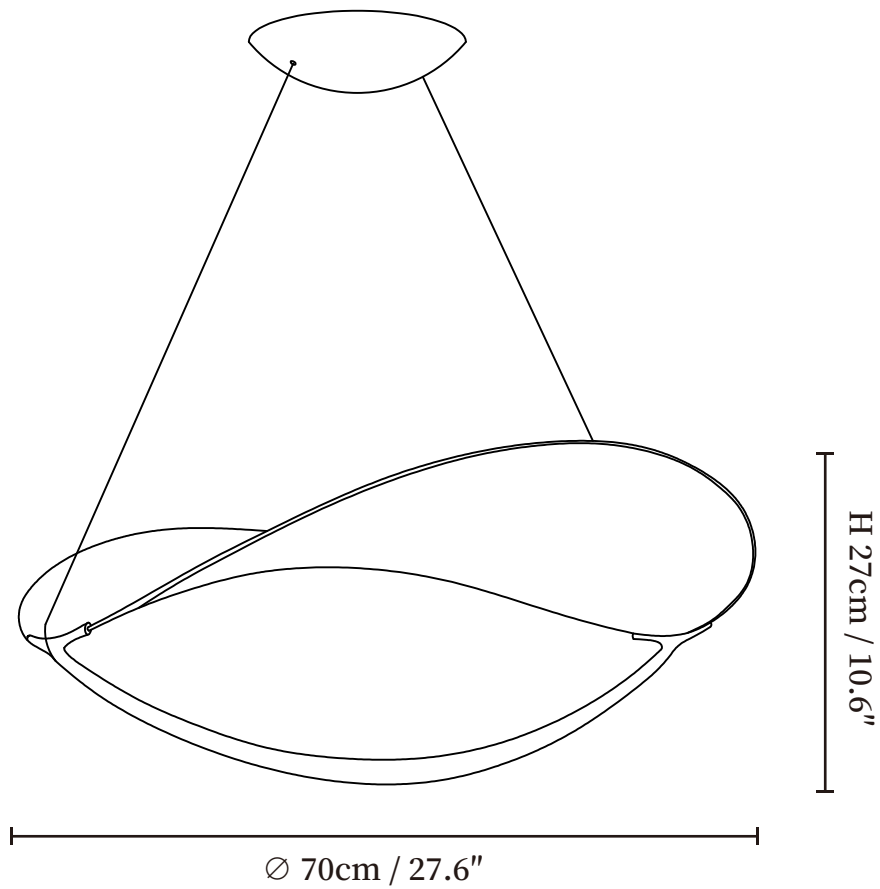

## SPECIFICATION DETAILS

\*For custom options, consult factory for details

<b>Fixture Dimensions</b>	Ø 27.6" x H 10.6"
<b>Light source</b>	Integrated LED
<b>Wattage</b>	~ 5W
<b>Voltage</b>	AC 110-240V
<b>Dimming</b>	Compatible with dimmable LED and dimmable bulbs.
<b>CRI(Ra)</b>	90+ CRI
<b>Mounting</b>	Hardwired.
<b>LED Rated Life</b>	30000 hours
<b>Color Temperature</b>	Warm Light (3000K), Neutral Light (4000K), Cool Light (6000K)
<b>Control method</b>	Compatible with common wall switches(not included)
<b>Finishes</b>	White.
<b>Shads Details</b>	White.
<b>Material</b>	Metal, PVC.
<b>Rod Length</b>	The standard length of the cord is 59" (150 cm), the length is adjustable.