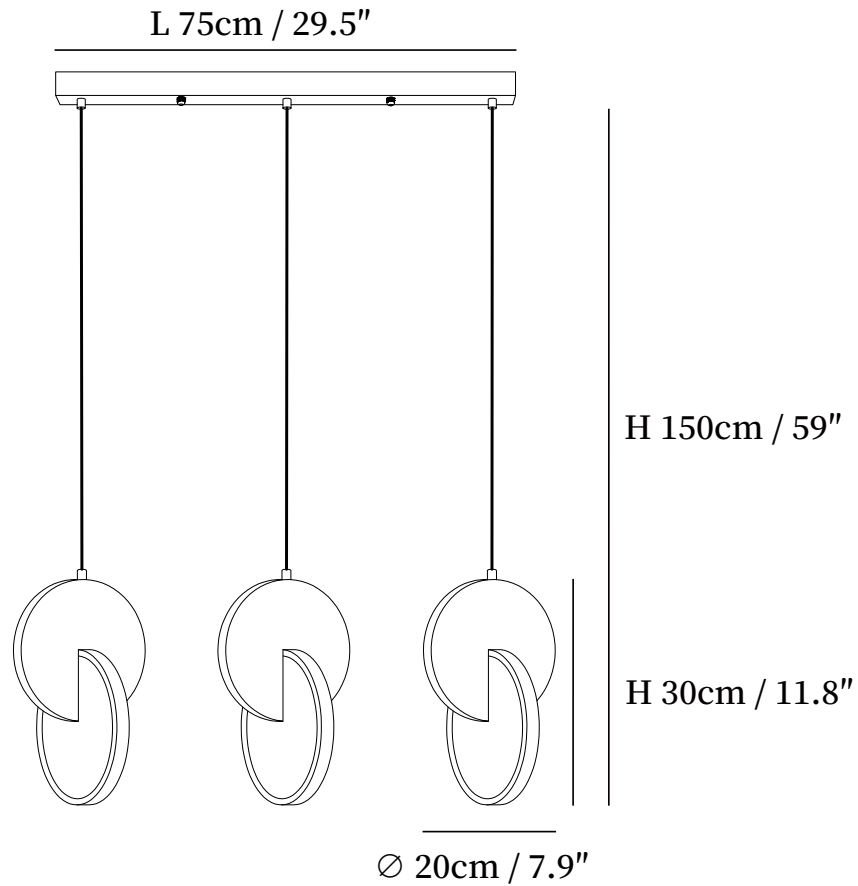

SPECIFICATION SHEET

SPECIFICATION DETAILS

*For custom options, consult factory for details

Fixture Dimensions	D 7.9" x H 11.8", D 9.8" x H 15"
Light source	Integrated LED
Wattage	~ 12W
Voltage	AC 110-240V
Dimming	Not supported
CRI(Ra)	90+ CRI
Mounting	Hardwired.
LED Rated Life	30000 hours
Color Temperature	Warm Light (3000K), Neutral Light (4000K), Cool Light (6000K)
Control method	Compatible with common wall switches(not included).
Finishes	Nature wood, Walnut wood, Gold.
Shadow Details	White.
Material	Metal, Wood, Acrylic.
Wire Length	The standard length of the cord is 59" (150 cm), the length is adjustable.

SPECIFICATION SHEET

SPECIFICATION DETAILS

*For custom options, consult factory for details

Fixture Dimensions	L 29.5" x W 7.9" x H 59"
Light source	Integrated LED
Wattage	~ 35W
Voltage	AC 110-240V
Dimming	Not supported
CRI(Ra)	90+ CRI
Mounting	Hardwired.
LED Rated Life	30000 hours
Color Temperature	Warm Light (3000K), Neutral Light (4000K), Cool Light (6000K)
Control method	Compatible with common wall switches(not included).
Finishes	Nature wood, Walnut wood, Gold.
Shadow Details	White.
Material	Metal, Wood, Acrylic.
Wire Length	The standard length of the cord is 59" (150 cm), the length is adjustable.