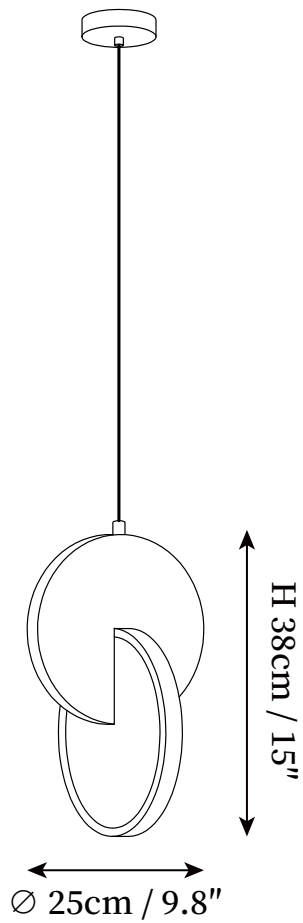

SPECIFICATION SHEET

SPECIFICATION DETAILS

*For custom options, consult factory for details

Fixture Dimensions	D 7.9" x H 11.8", D 9.8" x H 15"
Light source	Integrated LED
Wattage	~ 12W
Voltage	AC 110-240V
Dimming	Not supported
CRI(Ra)	90+ CRI
Mounting	Hardwired.
LED Rated Life	30000 hours
Color Temperature	Warm Light (3000K), Neutral Light (4000K), Cool Light (6000K)
Control method	Compatible with common wall switches(not included).
Finishes	Nature wood, Walnut wood, Gold.
Shadow Details	White.
Material	Metal, Wood, Acrylic.
Wire Length	The standard length of the cord is 59" (150 cm), the length is adjustable.

SPECIFICATION SHEET

SPECIFICATION DETAILS

*For custom options, consult factory for details

Fixture Dimensions	L 29.5" x W 7.9" x H 59"
Light source	Integrated LED
Wattage	~ 35W
Voltage	AC 110-240V
Dimming	Not supported
CRI(Ra)	90+ CRI
Mounting	Hardwired.
LED Rated Life	30000 hours
Color Temperature	Warm Light (3000K), Neutral Light (4000K), Cool Light (6000K)
Control method	Compatible with common wall switches(not included).
Finishes	Nature wood, Walnut wood, Gold.
Shadow Details	White.
Material	Metal, Wood, Acrylic.
Wire Length	The standard length of the cord is 59" (150 cm), the length is adjustable.