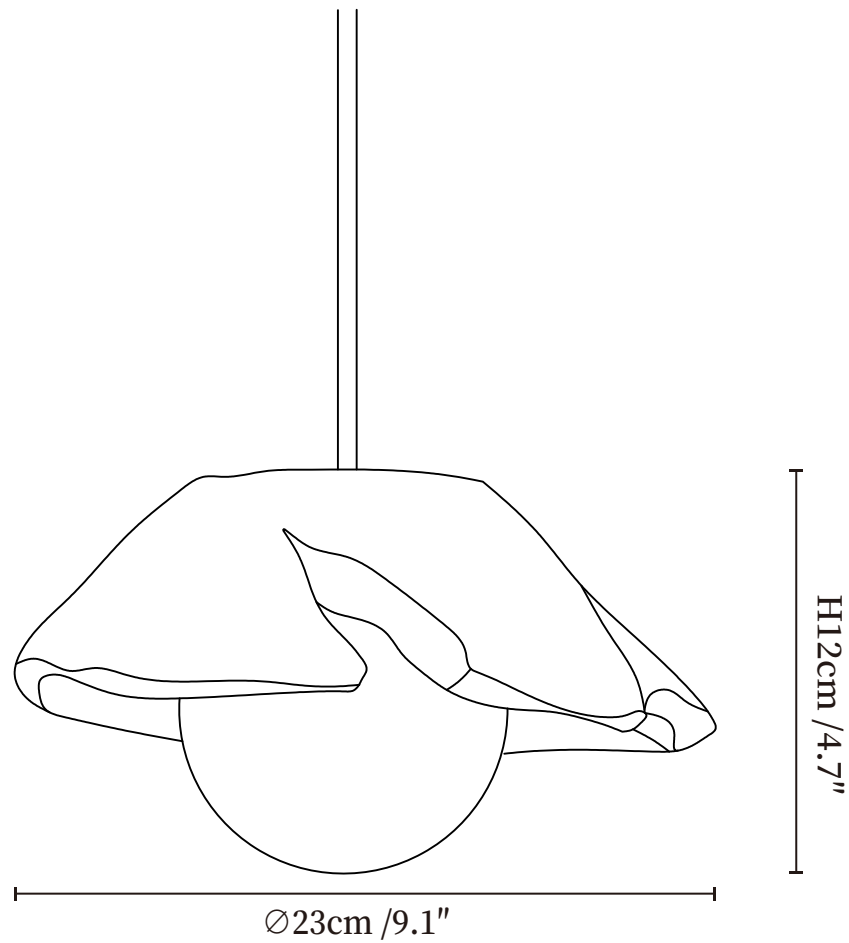

SPECIFICATION SHEET

SPECIFICATION DETAILS

*For custom options, consult factory for details

Fixture Dimensions	Ø 9.1" x H 4.7"
Light source	G9 (bulb not included)
Wattage	MAX 5W incandescent bulb or LED equivalent.
Voltage	AC 110-240V
Mounting	Hardwired.
Dimming	Compatible with dimmable bulbs (bulb not included)
Control method	Compatible with common wall switches (not included)
Finishes	Wood Color.
Shade Details	White.
Material	Wood, Glass.
Wire Length	The standard length of the suspended wire is 59 "(150 cm) and the length is adjustable.