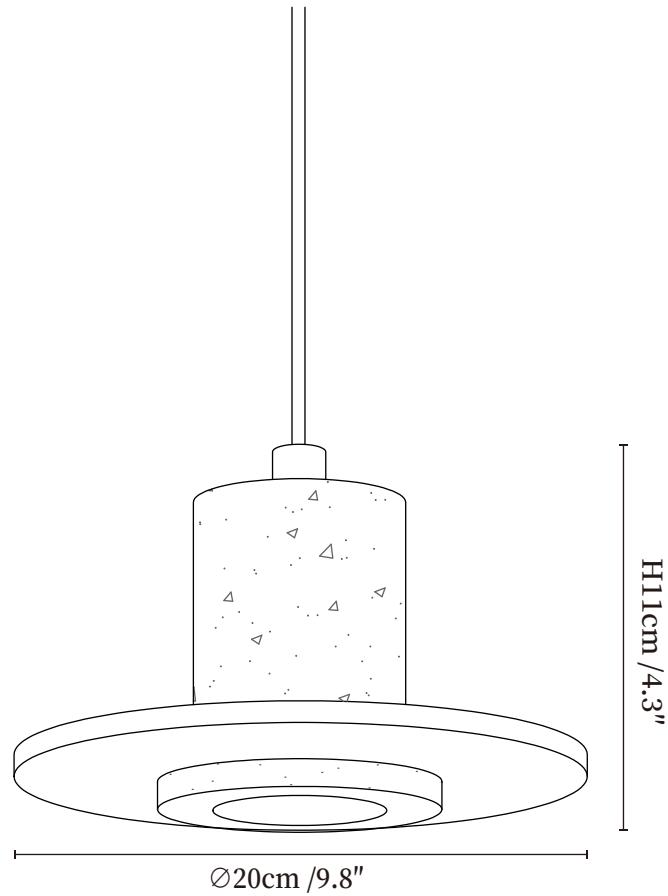

# SPECIFICATION SHEET

---

## SPECIFICATION DETAILS

\*For custom options, consult factory for details

<b>Fixture Dimensions</b>	Ø 9.8" x H 4.3"
<b>Light source</b>	E26 or E27 (bulb not included)
<b>Wattage</b>	MAX 40W incandescent bulb or LED equivalent.
<b>Voltage</b>	AC 110-240V
<b>Mounting</b>	Hardwired.
<b>Dimming</b>	Compatible with dimmable bulbs (bulb not included)
<b>Control method</b>	Compatible with common wall switches (not included)
<b>Finishes</b>	Walnut Wood, Yellow Travertine.
<b>Shade Details</b>	Yellow Travertine.
<b>Material</b>	Metal, Yellow Travertine, Wood.
<b>Wire Length</b>	The standard length of the suspended wire is 59 "(150 cm) and the length is adjustable.