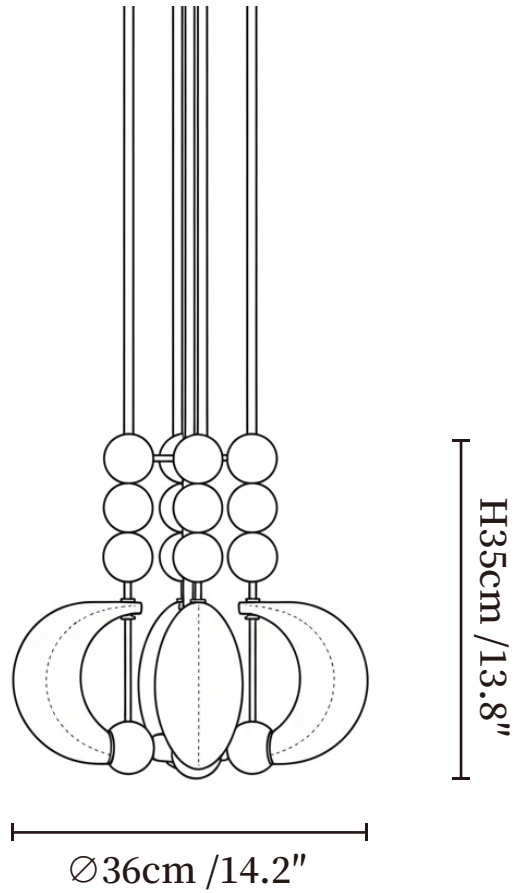

SPECIFICATION SHEET

SPECIFICATION DETAILS

*For custom options, consult factory for details

| | |
|---------------------------|---|
| | Ø 14.2" x H 13.8" |
| Fixture Dimensions | |
| Light source | Integrated LED |
| Wattage | ~ 5W |
| Voltage | AC 110-240V |
| Dimming | Not supported |
| CRI(Ra) | 90+ CRI |
| Mounting | Hardwired. |
| LED Rated Life | 30000 hours |
| Color Temperature | Warm Light (3000K), Neutral Light (4000K), Cool Light (6000K) |
| Control method | Compatible with common wall switches(|
| Finishes | Gold, Bronze. |
| Shadow Details | White. |
| Material | Metal, Glass. |
| Rod Length | Suspension rod is 19.7"+19.7", and can be spliced as needed. |

SPECIFICATION SHEET

SPECIFICATION DETAILS

*For custom options, consult factory for details

| | |
|---------------------------|---|
| Fixture Dimensions | Ø 14.2" x H 13.8" |
| Light source | Integrated LED |
| Wattage | ~ 5W |
| Voltage | AC 110-240V |
| Dimming | Not supported |
| CRI(Ra) | 90+ CRI |
| Mounting | Hardwired. |
| LED Rated Life | 30000 hours |
| Color Temperature | Warm Light (3000K), Neutral Light (4000K), Cool Light (6000K) |
| Control method | Compatible with common wall switches(|
| Finishes | Gold, Bronze. |
| Shadow Details | White. |
| Material | Metal, Glass. |
| Rod Length | Suspension rod is 59", and can be spliced as needed. |