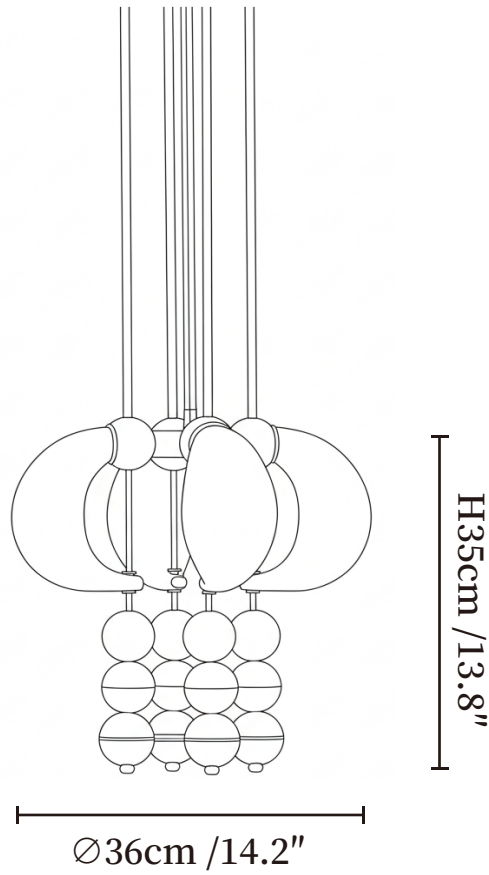

SPECIFICATION SHEET

SPECIFICATION DETAILS

*For custom options, consult factory for details

| | |
|---------------------------|---|
| | Ø 14.2" x H 13.8" |
| Fixture Dimensions | |
| Light source | Integrated LED |
| Wattage | ~ 5W |
| Voltage | AC 110-240V |
| Dimming | Not supported |
| CRI(Ra) | 90+ CRI |
| Mounting | Hardwired. |
| LED Rated Life | 30000 hours |
| Color Temperature | Warm Light (3000K), Neutral Light (4000K), Cool Light (6000K) |
| Control method | Compatible with common wall switches(|
| Finishes | Gold, Bronze. |
| Shadow Details | White. |
| Material | Metal, Glass. |
| Rod Length | Suspension rod is 19.7"+19.7", and can be spliced as needed. |

SPECIFICATION SHEET

SPECIFICATION DETAILS

*For custom options, consult factory for details

| | |
|---------------------------|---|
| Fixture Dimensions | Ø 14.2" x H 13.8" |
| Light source | Integrated LED |
| Wattage | ~ 5W |
| Voltage | AC 110-240V |
| Dimming | Not supported |
| CRI(Ra) | 90+ CRI |
| Mounting | Hardwired. |
| LED Rated Life | 30000 hours |
| Color Temperature | Warm Light (3000K), Neutral Light (4000K), Cool Light (6000K) |
| Control method | Compatible with common wall switches(|
| Finishes | Gold, Bronze. |
| Shadow Details | White. |
| Material | Metal, Glass. |
| Rod Length | Suspension rod is 59", and can be spliced as needed. |