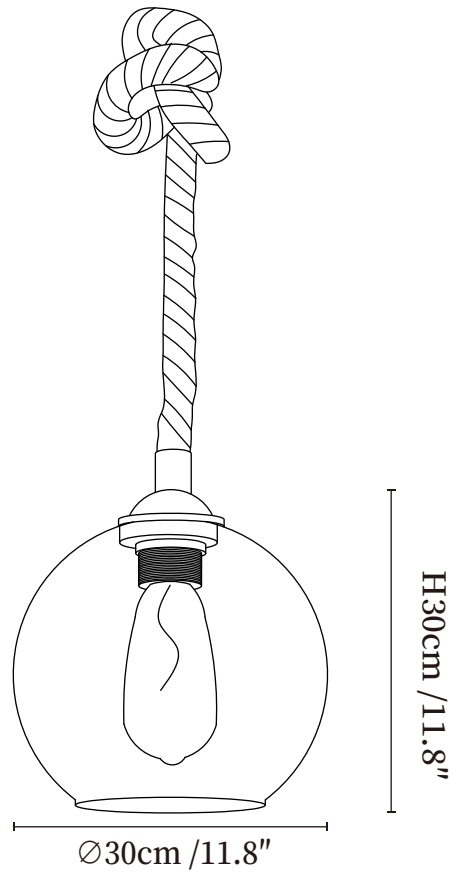

# SPECIFICATION SHEET

---

## SPECIFICATION DETAILS

\*For custom options, consult factory for details

<b>Fixture Dimensions</b>	Ø 7.8" x H 7.8" Ø 9.8" x H 9.8" Ø 11.8" x H 11.8"
<b>Light source</b>	E26 or E27 (bulb not included)
<b>Wattage</b>	MAX 40W incandescent bulb or LED equivalent.
<b>Voltage</b>	AC 110-240V
<b>Mounting</b>	Hardwired.
<b>Dimming</b>	Compatible with dimmable bulbs (bulb not included)
<b>Control method</b>	Compatible with common wall switches (not included)
<b>Finishes</b>	Hemp Rope.
<b>Shade Details</b>	Amber.
<b>Material</b>	Metal, Hemp Rope, Glass.
<b>Wire Length</b>	The standard length of the suspended wire is 59 "(150 cm) and the length is adjustable.