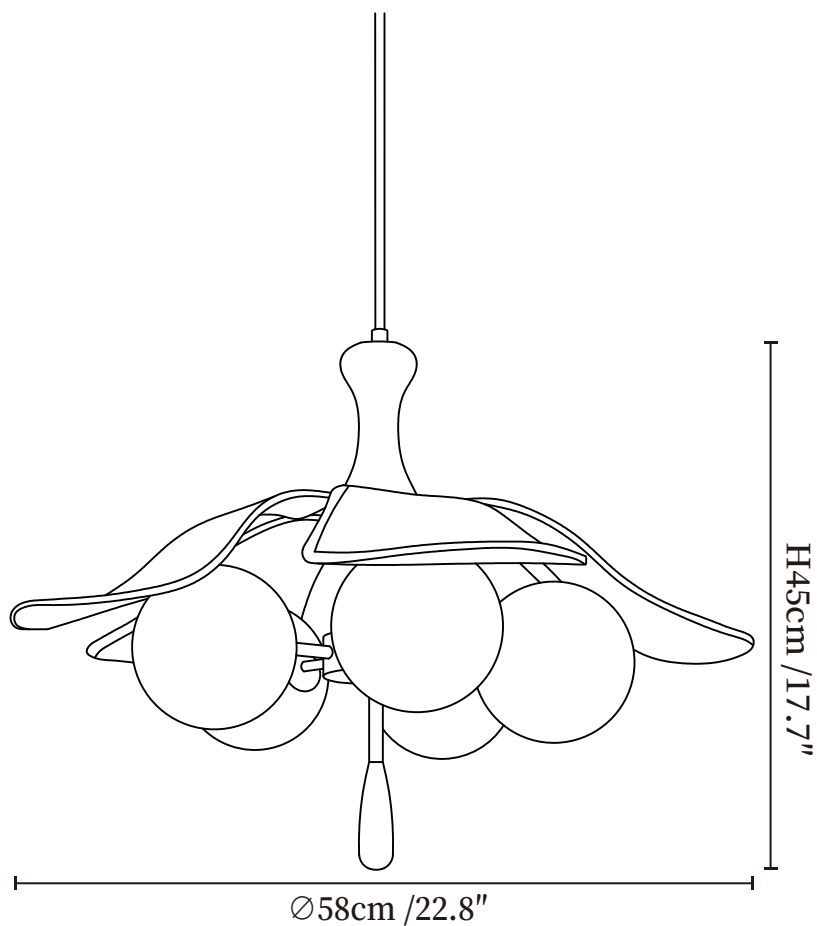

## SPECIFICATION DETAILS

\*For custom options, consult factory for details

<b>Fixture Dimensions</b>	Ø 22.8" x H 17.7"
<b>Light source</b>	G9 (bulb not included)
<b>Wattage</b>	MAX 5W incandescent bulb or LED equivalent.
<b>Voltage</b>	AC 110-240V
<b>Mounting</b>	Hardwired.
<b>Dimming</b>	Compatible with dimmable bulbs (bulb not included)
<b>Control method</b>	Compatible with common wall switches (not included)
<b>Finishes</b>	Walnut Wood.
<b>Shade Details</b>	White.
<b>Material</b>	Metal, Fabric, Wood.
<b>Wire Length</b>	The standard length of the suspended wire is 59 "(150 cm) and the length is adjustable.