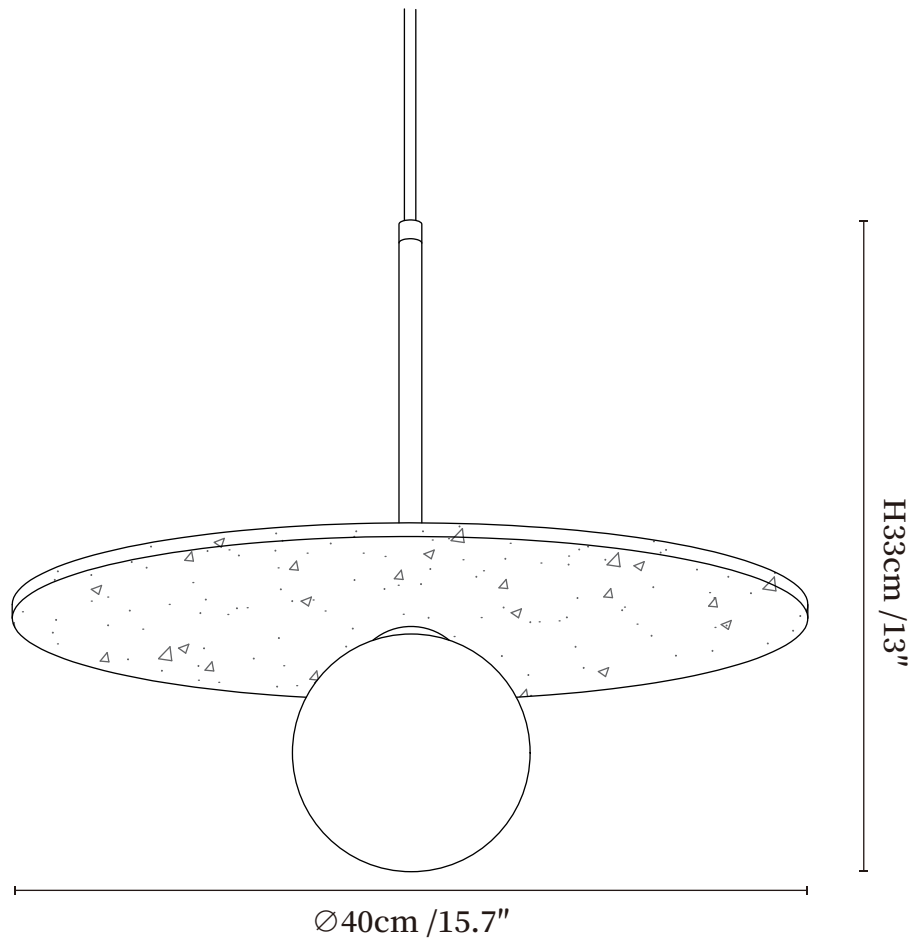

SPECIFICATION SHEET

SPECIFICATION DETAILS

*For custom options, consult factory for details

Fixture Dimensions	Ø 15.7" x H 13"
Light source	G9 (bulb not included)
Wattage	MAX 5W incandescent bulb or LED equivalent.
Voltage	AC 110-240V
Mounting	Hardwired.
Dimming	Compatible with dimmable bulbs (bulb not included)
Control method	Compatible with common wall switches(not included)
Finishes	Yellow Travertine, Gold.
Shade Details	White.
Material	Travertine, Glass, Metal.
Wire Length	The standard length of the suspended wire is 59 "(150 cm) and the length is adjustable.