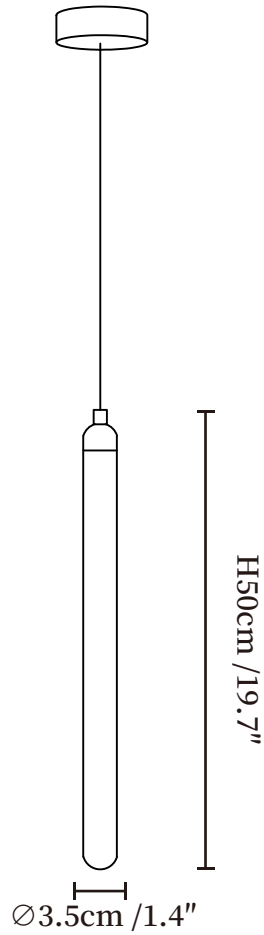

SPECIFICATION SHEET

SPECIFICATION DETAILS

*For custom options, consult factory for details

Fixture Dimensions	Ø 1.4" x H 19.7"
Light source	Integrated LED
Wattage	~ 5W
Voltage	AC 110-240V
Dimming	Not supported
CRI(Ra)	90+ CRI
Mounting	Hardwired.
LED Rated Life	30000 hours
Color Temperature	Warm Light (3000K), Neutral Light (4000K), Cool Light (6000K)
Control method	Compatible with common wall switches (not included)
Finishes	Gold, Walnut Wood Color.
Shadow Details	White.
Material	Metal, Wood, Acrylic.
Wire Length	The standard length of the cord is 59" (150 cm), the length is adjustable.

SPECIFICATION SHEET

SPECIFICATION DETAILS

*For custom options, consult factory for details

Fixture Dimensions	Ø 4.7" x H 19.7"
Light source	Integrated LED
Wattage	~ 5W
Voltage	AC 110-240V
Dimming	Not supported
CRI(Ra)	90+ CRI
Mounting	Hardwired.
LED Rated Life	30000 hours
Color Temperature	Warm Light (3000K), Neutral Light (4000K), Cool Light (6000K)
Control method	Compatible with common wall switches(not included)
Finishes	Gold, Walnut Wood Color.
Shadow Details	White.
Material	Metal, Wood, Acrylic.
Wire Length	The standard length of the cord is 59" (150 cm), the length is adjustable.