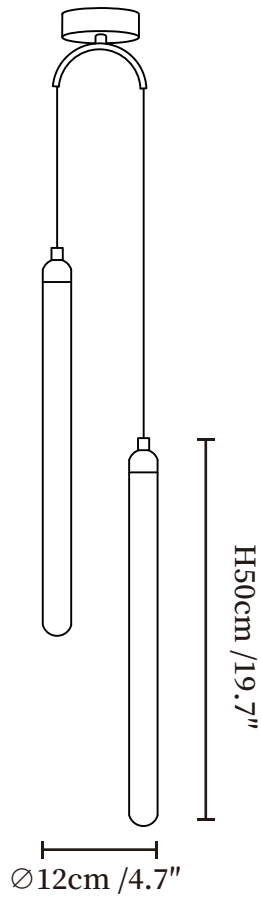

SPECIFICATION SHEET

SPECIFICATION DETAILS

*For custom options, consult factory for details

Fixture Dimensions	Ø 1.4" x H 19.7"
Light source	Integrated LED
Wattage	~ 5W
Voltage	AC 110-240V
Dimming	Not supported
CRI(Ra)	90+ CRI
Mounting	Hardwired.
LED Rated Life	30000 hours
Color Temperature	Warm Light (3000K), Neutral Light (4000K), Cool Light (6000K)
Control method	Compatible with common wall switches (not included)
Finishes	Gold, Walnut Wood Color.
Shadow Details	White.
Material	Metal, Wood, Acrylic.
Wire Length	The standard length of the cord is 59" (150 cm), the length is adjustable.

SPECIFICATION SHEET

SPECIFICATION DETAILS

*For custom options, consult factory for details

Fixture Dimensions	Ø 4.7" x H 19.7"
Light source	Integrated LED
Wattage	~ 5W
Voltage	AC 110-240V
Dimming	Not supported
CRI(Ra)	90+ CRI
Mounting	Hardwired.
LED Rated Life	30000 hours
Color Temperature	Warm Light (3000K), Neutral Light (4000K), Cool Light (6000K)
Control method	Compatible with common wall switches(not included)
Finishes	Gold, Walnut Wood Color.
Shadow Details	White.
Material	Metal, Wood, Acrylic.
Wire Length	The standard length of the cord is 59" (150 cm), the length is adjustable.