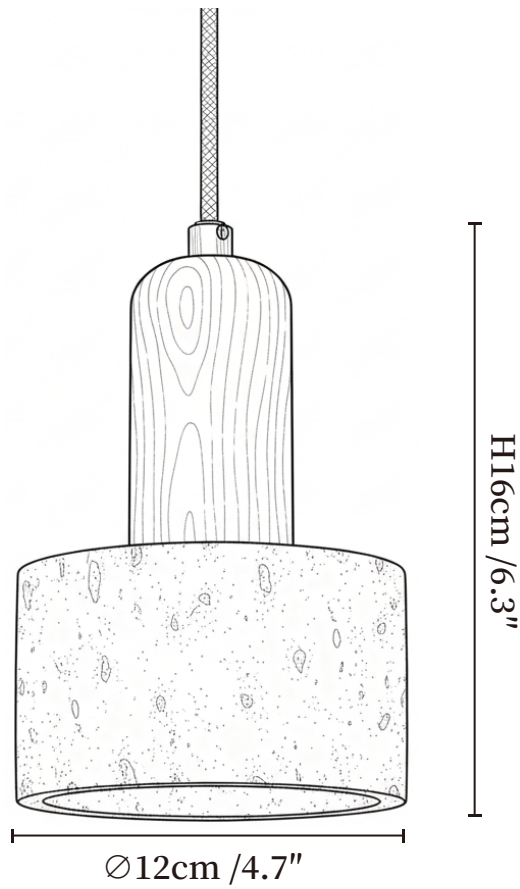

SPECIFICATION SHEET

SPECIFICATION DETAILS

*For custom options, consult factory for details

Fixture Dimensions	Ø 4.7" x H 6.3"
Light source	E27 & G9 (bulb not included)
Wattage	MAX 40-5W incandescent bulb or LED equivalent.
Voltage	AC 110-240V
Mounting	Hardwired.
Dimming	Compatible with dimmable bulbs (bulb not included)
Control method	Compatible with common wall switches (not included)
Finishes	Yellow Travertine, Wood Color.
Shade Details	White.
Material	Metal, Yellow Travertine, Wood, Glass.
Wire Length	The standard length of the suspended wire is 59 "(150 cm) and the length is adjustable.