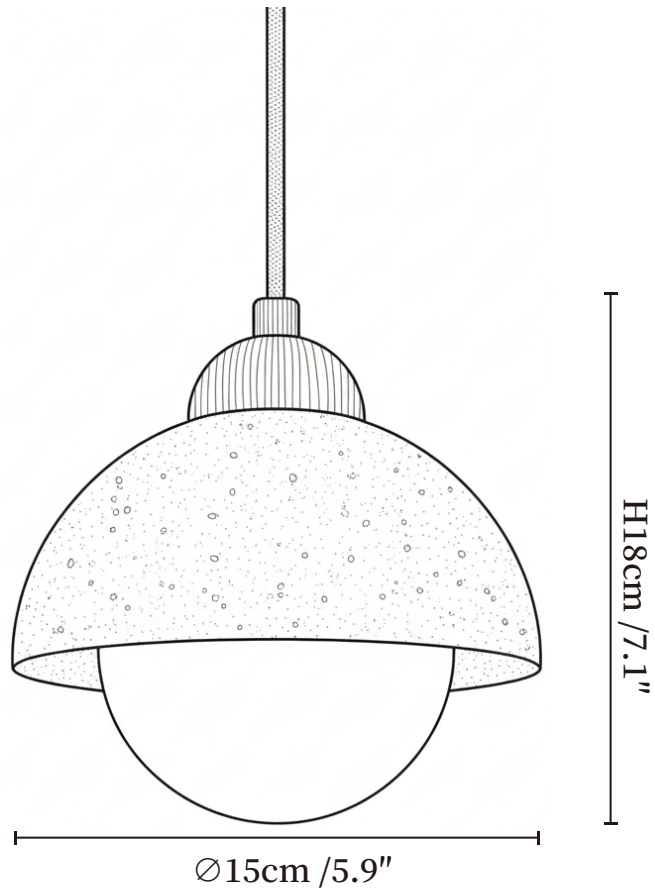

SPECIFICATION SHEET

SPECIFICATION DETAILS

*For custom options, consult factory for details

Fixture Dimensions	Ø 4.7" x H 6.3"
Light source	E27 & G9 (bulb not included)
Wattage	MAX 40-5W incandescent bulb or LED equivalent.
Voltage	AC 110-240V
Mounting	Hardwired.
Dimming	Compatible with dimmable bulbs (bulb not included)
Control method	Compatible with common wall switches (not included)
Finishes	Yellow Travertine, Wood Color.
Shade Details	White.
Material	Metal, Yellow Travertine, Wood, Glass.
Wire Length	The standard length of the suspended wire is 59 "(150 cm) and the length is adjustable.