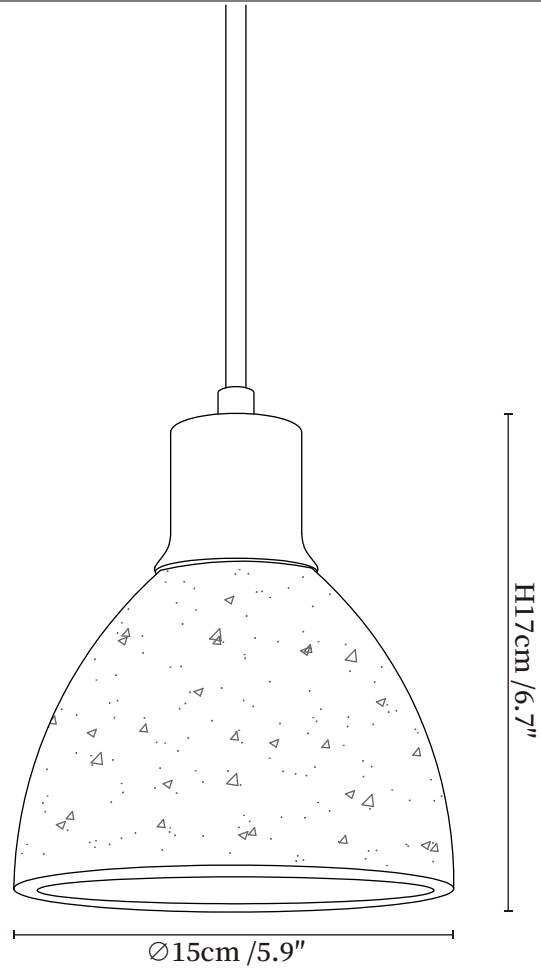

SPECIFICATION SHEET

SPECIFICATION DETAILS

*For custom options, consult factory for details

Fixture Dimensions	Ø 5.9" x H 6.7"
Light source	E26 or E27 (bulb not included)
Wattage	MAX 40W incandescent bulb or LED equivalent.
Voltage	AC 110-240V
Mounting	Hardwired.
Dimming	Compatible with dimmable bulbs (bulb not included)
Control method	Compatible with common wall switches(not included)
Finishes	Dark walnut, Wood color, Yellow Travertine.
Shade Details	White.
Material	Metal, Yellow Travertine, Wood.
Wire Length	The standard length of the suspended wire is 59 "(150 cm) and the length is adjustable.