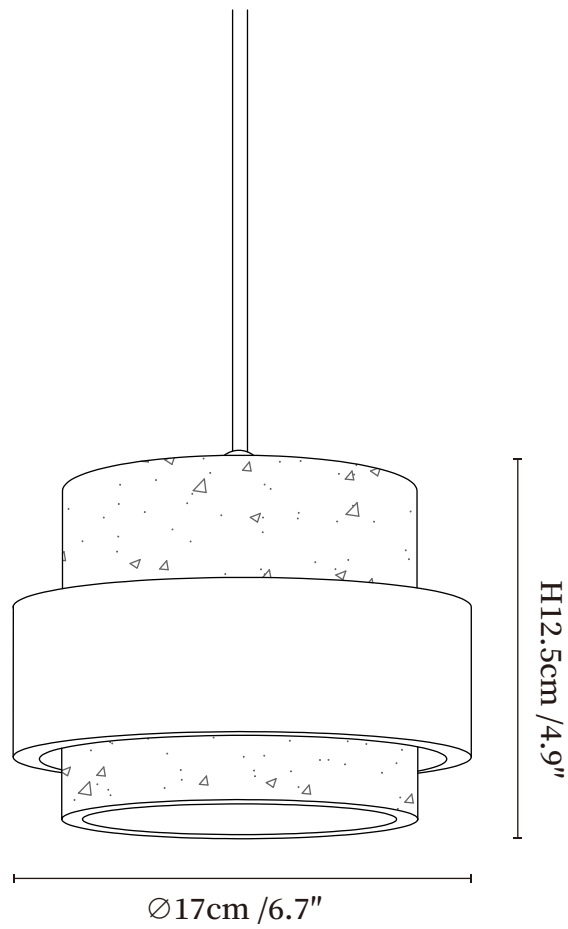

SPECIFICATION SHEET

SPECIFICATION DETAILS

*For custom options, consult factory for details

Fixture Dimensions	Ø 6.7" x H 4.9"
Light source	GX53 (bulb not included)
Wattage	MAX 5W incandescent bulb or LED equivalent.
Voltage	AC 110-240V
Mounting	Hardwired.
Dimming	Compatible with dimmable bulbs (bulb not included)
Control method	Compatible with common wall switches (not included)
Finishes	Wood Color, Yellow Travertine.
Shade Details	Wood Color.
Material	Yellow Travertine, Wood.
Wire Length	The standard length of the suspended wire is 59 "(150 cm) and the length is adjustable.