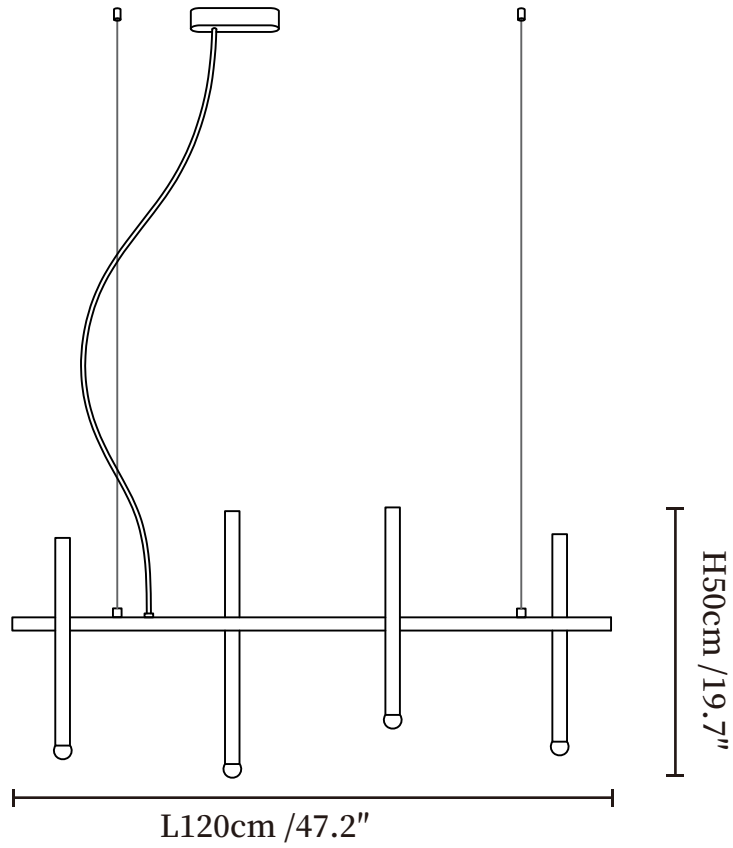

SPECIFICATION SHEET

SPECIFICATION DETAILS

*For custom options, consult factory for details

Fixture Dimensions	L 47.2" x H 19.7"
Light source	Integrated LED
Wattage	~ 5W
Voltage	AC 110-240V
Dimming	Not supported
CRI(Ra)	90+ CRI
Mounting	Hardwired.
LED Rated Life	30000 hours
Color Temperature	Warm Light (3000K), Neutral Light (4000K), Cool Light (6000K)
Control method	Compatible with common wall switches(not included)
Finishes	Red & Black.
Shadow Details	Clear.
Material	Metal, Acrylic.
Wire Length	The standard length of the cord is 59" (150 cm), the length is adjustable.

SPECIFICATION SHEET

SPECIFICATION DETAILS

*For custom options, consult factory for details

Fixture Dimensions	L 59" x H 19.7"
Light source	Integrated LED
Wattage	~ 5W
Voltage	AC 110-240V
Dimming	Not supported
CRI(Ra)	90+ CRI
Mounting	Hardwired.
LED Rated Life	30000 hours
Color Temperature	Warm Light (3000K), Neutral Light (4000K), Cool Light (6000K)
Control method	Compatible with common wall switches(not included)
Finishes	Red & Black.
Shadow Details	Clear.
Material	Metal, Acrylic.
Wire Length	The standard length of the cord is 59" (150 cm), the length is adjustable.

SPECIFICATION SHEET

SPECIFICATION DETAILS

*For custom options, consult factory for details

Fixture Dimensions	L 70.9" x H 19.7"
Light source	Integrated LED
Wattage	~ 5W
Voltage	AC 110-240V
Dimming	Not supported
CRI(Ra)	90+ CRI
Mounting	Hardwired.
LED Rated Life	30000 hours
Color Temperature	Warm Light (3000K), Neutral Light (4000K), Cool Light (6000K)
Control method	Compatible with common wall switches(not included)
Finishes	Red & Black.
Shadow Details	Clear.
Material	Metal, Acrylic.
Wire Length	The standard length of the cord is 59" (150 cm), the length is adjustable.