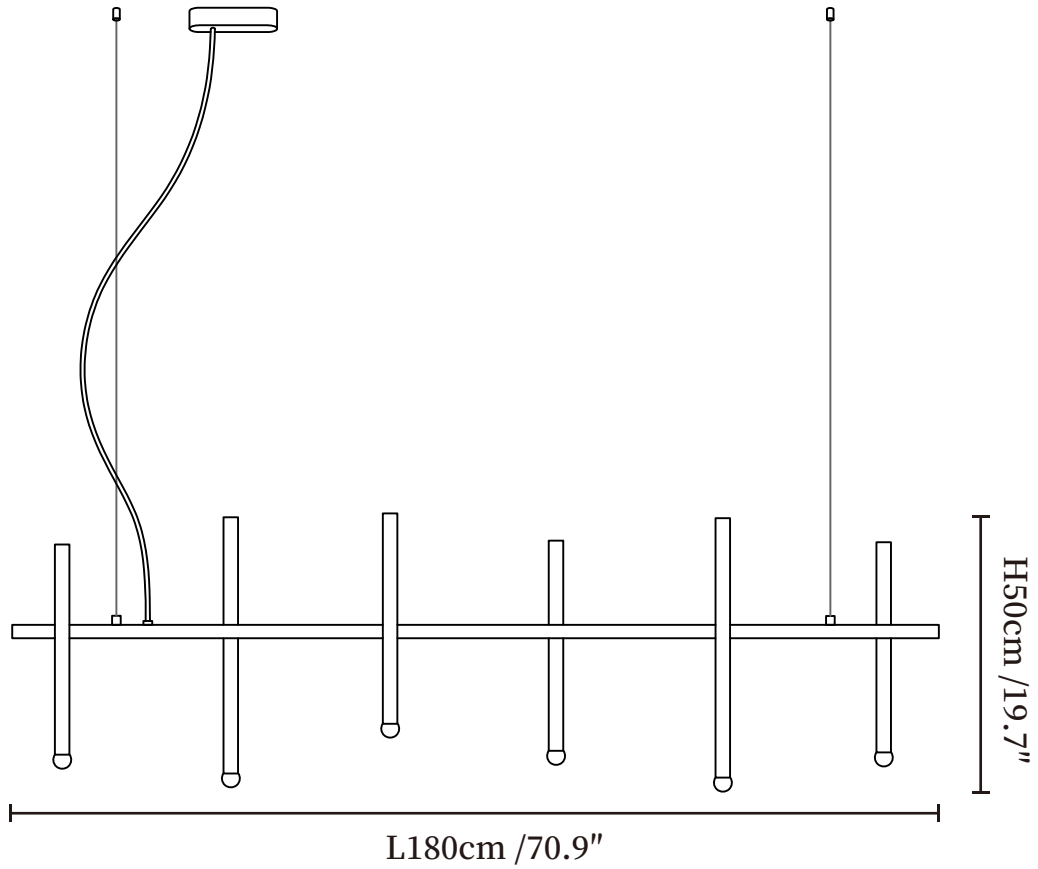

SPECIFICATION SHEET

SPECIFICATION DETAILS

*For custom options, consult factory for details

Fixture Dimensions	L 47.2" x H 19.7"
Light source	Integrated LED
Wattage	~ 5W
Voltage	AC 110-240V
Dimming	Not supported
CRI(Ra)	90+ CRI
Mounting	Hardwired.
LED Rated Life	30000 hours
Color Temperature	Warm Light (3000K), Neutral Light (4000K), Cool Light (6000K)
Control method	Compatible with common wall switches(not included)
Finishes	Red & Black.
Shadow Details	Clear.
Material	Metal, Acrylic.
Wire Length	The standard length of the cord is 59" (150 cm), the length is adjustable.

SPECIFICATION SHEET

SPECIFICATION DETAILS

*For custom options, consult factory for details

Fixture Dimensions	L 59" x H 19.7"
Light source	Integrated LED
Wattage	~ 5W
Voltage	AC 110-240V
Dimming	Not supported
CRI(Ra)	90+ CRI
Mounting	Hardwired.
LED Rated Life	30000 hours
Color Temperature	Warm Light (3000K), Neutral Light (4000K), Cool Light (6000K)
Control method	Compatible with common wall switches(not included)
Finishes	Red & Black.
Shadow Details	Clear.
Material	Metal, Acrylic.
Wire Length	The standard length of the cord is 59" (150 cm), the length is adjustable.

SPECIFICATION SHEET

SPECIFICATION DETAILS

*For custom options, consult factory for details

Fixture Dimensions	L 70.9" x H 19.7"
Light source	Integrated LED
Wattage	~ 5W
Voltage	AC 110-240V
Dimming	Not supported
CRI(Ra)	90+ CRI
Mounting	Hardwired.
LED Rated Life	30000 hours
Color Temperature	Warm Light (3000K), Neutral Light (4000K), Cool Light (6000K)
Control method	Compatible with common wall switches(not included)
Finishes	Red & Black.
Shadow Details	Clear.
Material	Metal, Acrylic.
Wire Length	The standard length of the cord is 59" (150 cm), the length is adjustable.