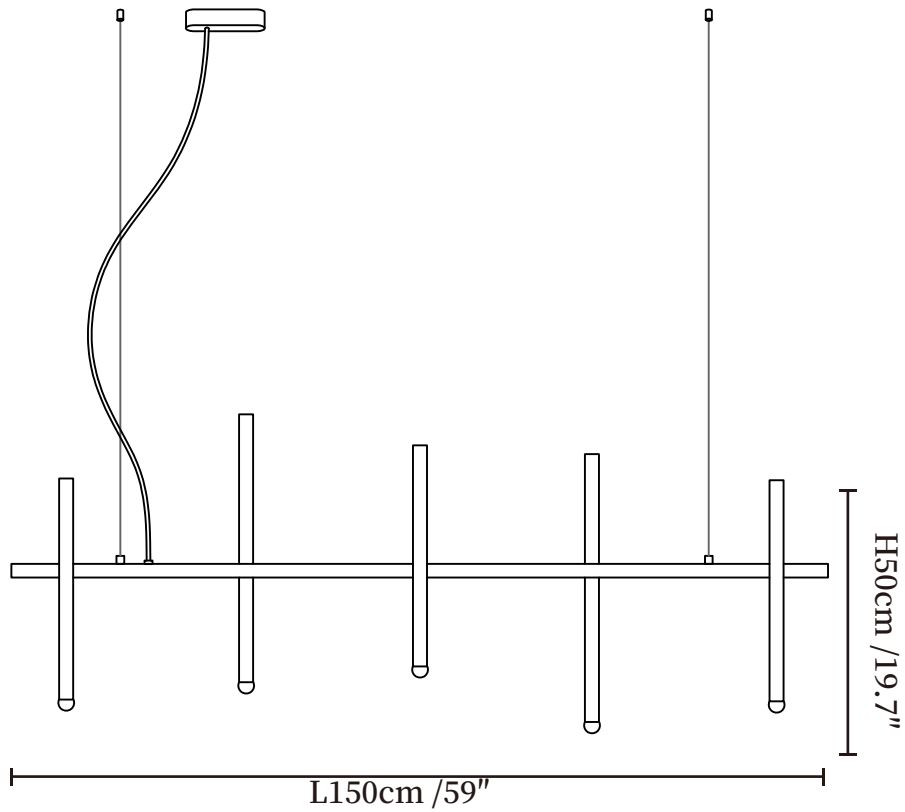

SPECIFICATION SHEET

SPECIFICATION DETAILS

*For custom options, consult factory for details

Fixture Dimensions	L 47.2" x H 19.7"
Light source	Integrated LED
Wattage	~ 5W
Voltage	AC 110-240V
Dimming	Not supported
CRI(Ra)	90+ CRI
Mounting	Hardwired.
LED Rated Life	30000 hours
Color Temperature	Warm Light (3000K), Neutral Light (4000K), Cool Light (6000K)
Control method	Compatible with common wall switches(not included)
Finishes	Red & Black.
Shadow Details	Clear.
Material	Metal, Acrylic.
Wire Length	The standard length of the cord is 59" (150 cm), the length is adjustable.

SPECIFICATION SHEET

SPECIFICATION DETAILS

*For custom options, consult factory for details

Fixture Dimensions	L 59" x H 19.7"
Light source	Integrated LED
Wattage	~ 5W
Voltage	AC 110-240V
Dimming	Not supported
CRI(Ra)	90+ CRI
Mounting	Hardwired.
LED Rated Life	30000 hours
Color Temperature	Warm Light (3000K), Neutral Light (4000K), Cool Light (6000K)
Control method	Compatible with common wall switches(not included)
Finishes	Red & Black.
Shadow Details	Clear.
Material	Metal, Acrylic.
Wire Length	The standard length of the cord is 59" (150 cm), the length is adjustable.

SPECIFICATION SHEET

SPECIFICATION DETAILS

*For custom options, consult factory for details

Fixture Dimensions	L 70.9" x H 19.7"
Light source	Integrated LED
Wattage	~ 5W
Voltage	AC 110-240V
Dimming	Not supported
CRI(Ra)	90+ CRI
Mounting	Hardwired.
LED Rated Life	30000 hours
Color Temperature	Warm Light (3000K), Neutral Light (4000K), Cool Light (6000K)
Control method	Compatible with common wall switches(not included)
Finishes	Red & Black.
Shadow Details	Clear.
Material	Metal, Acrylic.
Wire Length	The standard length of the cord is 59" (150 cm), the length is adjustable.