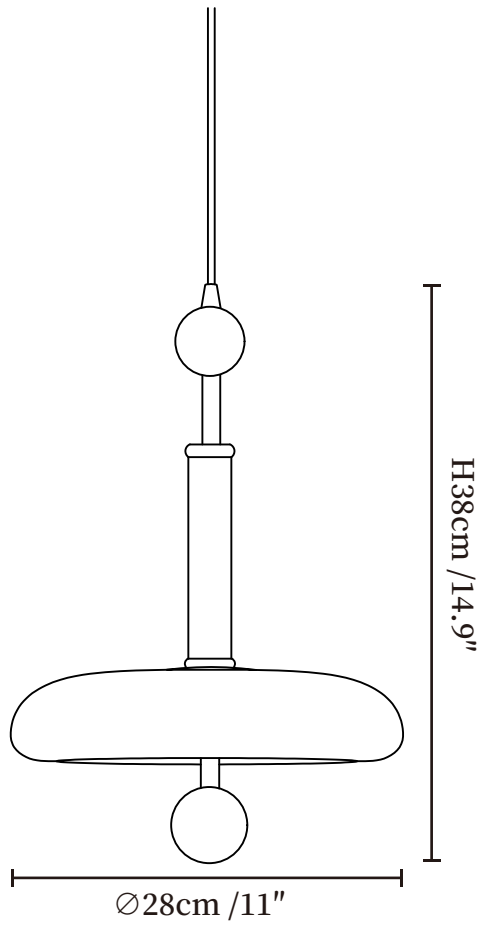

SPECIFICATION SHEET

SPECIFICATION DETAILS

*For custom options, consult factory for details

Fixture Dimensions	Ø 11" x H 14.9"
Light source	Integrated LED
Wattage	~ 5W
Voltage	AC 110-240V
Dimming	Not supported
CRI(Ra)	90+ CRI
Mounting	Hardwired.
LED Rated Life	30000 hours
Color Temperature	Warm Light (3000K), Neutral Light (4000K), Cool Light (6000K)
Control method	Compatible with common wall switches (not included)
Finishes	Walnut Wood.
Shadow Details	Clear.
Material	Metal, Glass.
Wire Length	The standard length of the cord is 59" (150 cm), the length is adjustable.