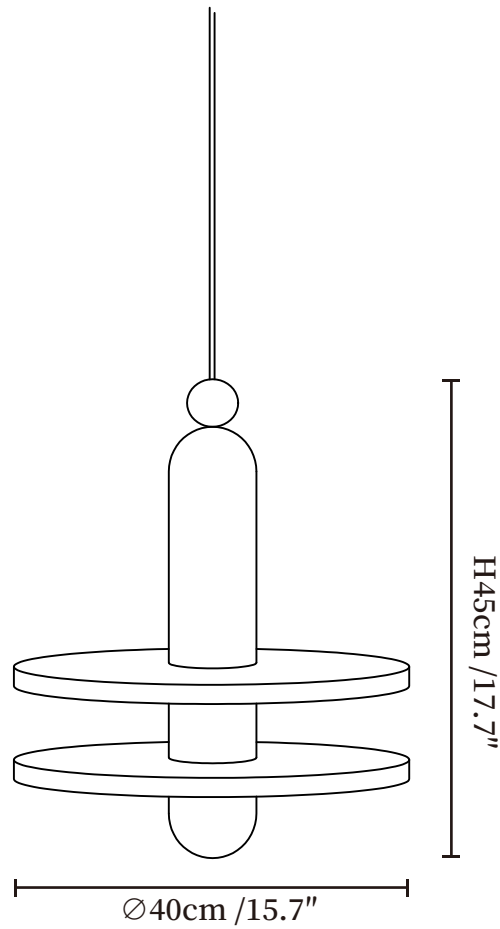

SPECIFICATION SHEET

SPECIFICATION DETAILS

*For custom options, consult factory for details

Fixture Dimensions	$\varnothing 11'' \times H 12.4''$
Light source	Integrated LED
Wattage	~ 5W
Voltage	AC 110-240V
Dimming	Not supported
CRI(Ra)	90+ CRI
Mounting	Hardwired.
LED Rated Life	30000 hours
Color Temperature	Warm Light (3000K), Neutral Light (4000K), Cool Light (6000K)
Control method	Compatible with common wall switches(not included)
Finishes	Gold, Black.
Shadow Details	White.
Material	Metal, Alabaster.
Wire Length	The standard length of the cord is 59" (150 cm), the length is adjustable.

SPECIFICATION SHEET

SPECIFICATION DETAILS

*For custom options, consult factory for details

Fixture Dimensions	Ø 15.7" x H 17.7"
Light source	Integrated LED
Wattage	~ 5W
Voltage	AC 110-240V
Dimming	Not supported
CRI(Ra)	90+ CRI
Mounting	Hardwired.
LED Rated Life	30000 hours
Color Temperature	Warm Light (3000K), Neutral Light (4000K), Cool Light (6000K)
Control method	Compatible with common wall switches(not included)
Finishes	Gold, Black.
Shadow Details	White.
Material	Metal, Alabaster.
Wire Length	The standard length of the cord is 59" (150 cm), the length is adjustable.