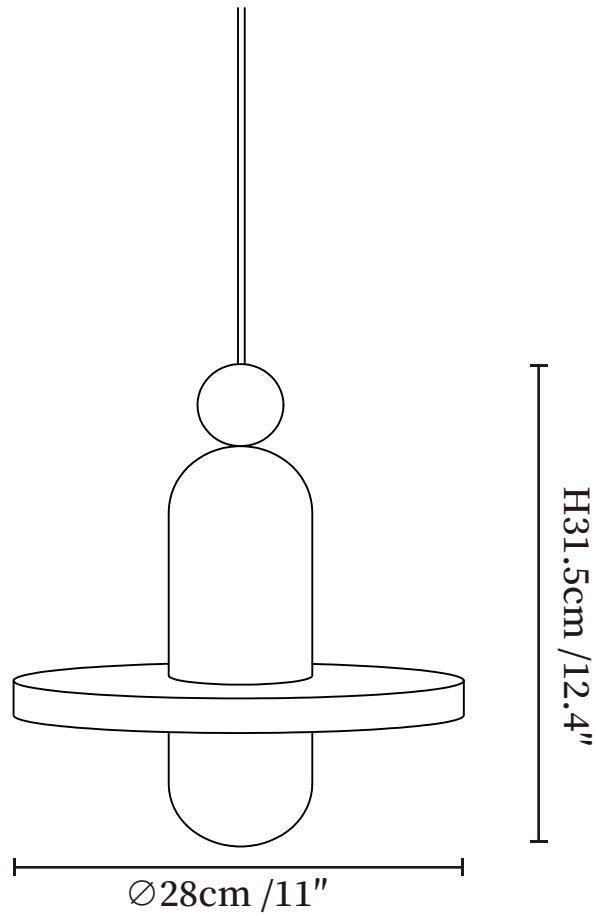

SPECIFICATION SHEET

SPECIFICATION DETAILS

*For custom options, consult factory for details

Fixture Dimensions	$\varnothing 11'' \times H 12.4''$
Light source	Integrated LED
Wattage	~ 5W
Voltage	AC 110-240V
Dimming	Not supported
CRI(Ra)	90+ CRI
Mounting	Hardwired.
LED Rated Life	30000 hours
Color Temperature	Warm Light (3000K), Neutral Light (4000K), Cool Light (6000K)
Control method	Compatible with common wall switches(not included)
Finishes	Gold, Black.
Shadow Details	White.
Material	Metal, Alabaster.
Wire Length	The standard length of the cord is 59" (150 cm), the length is adjustable.

SPECIFICATION SHEET

SPECIFICATION DETAILS

*For custom options, consult factory for details

Fixture Dimensions	Ø 15.7" x H 17.7"
Light source	Integrated LED
Wattage	~ 5W
Voltage	AC 110-240V
Dimming	Not supported
CRI(Ra)	90+ CRI
Mounting	Hardwired.
LED Rated Life	30000 hours
Color Temperature	Warm Light (3000K), Neutral Light (4000K), Cool Light (6000K)
Control method	Compatible with common wall switches(not included)
Finishes	Gold, Black.
Shadow Details	White.
Material	Metal, Alabaster.
Wire Length	The standard length of the cord is 59" (150 cm), the length is adjustable.