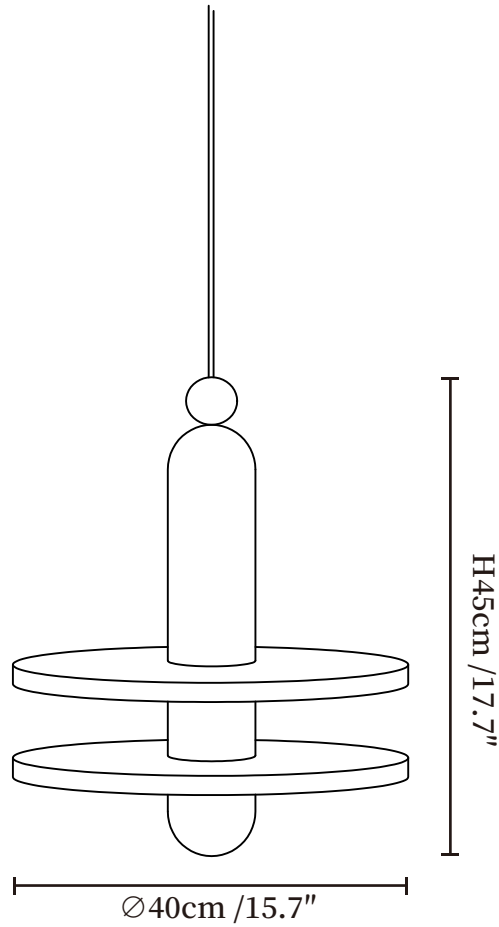

SPECIFICATION SHEET

SPECIFICATION DETAILS

*For custom options, consult factory for details

Fixture Dimensions	$\text{Ø} 11'' \times \text{H} 12.4''$
Light source	Integrated LED
Wattage	~ 5W
Voltage	AC 110-240V
Dimming	Not supported
CRI(Ra)	90+ CRI
Mounting	Hardwired.
LED Rated Life	30000 hours
Color Temperature	Warm Light (3000K), Neutral Light (4000K), Cool Light (6000K)
Control method	Compatible with common wall switches(not included)
Finishes	Gold, Black.
Shadow Details	White.
Material	Metal, Alabaster.
Wire Length	The standard length of the cord is 59" (150 cm), the length is adjustable.

SPECIFICATION SHEET

SPECIFICATION DETAILS

*For custom options, consult factory for details

Fixture Dimensions	Ø 15.7" x H 17.7"
Light source	Integrated LED
Wattage	~ 5W
Voltage	AC 110-240V
Dimming	Not supported
CRI(Ra)	90+ CRI
Mounting	Hardwired.
LED Rated Life	30000 hours
Color Temperature	Warm Light (3000K), Neutral Light (4000K), Cool Light (6000K)
Control method	Compatible with common wall switches (not included)
Finishes	Gold, Black.
Shadow Details	White.
Material	Metal, Alabaster.
Wire Length	The standard length of the cord is 59" (150 cm), the length is adjustable.