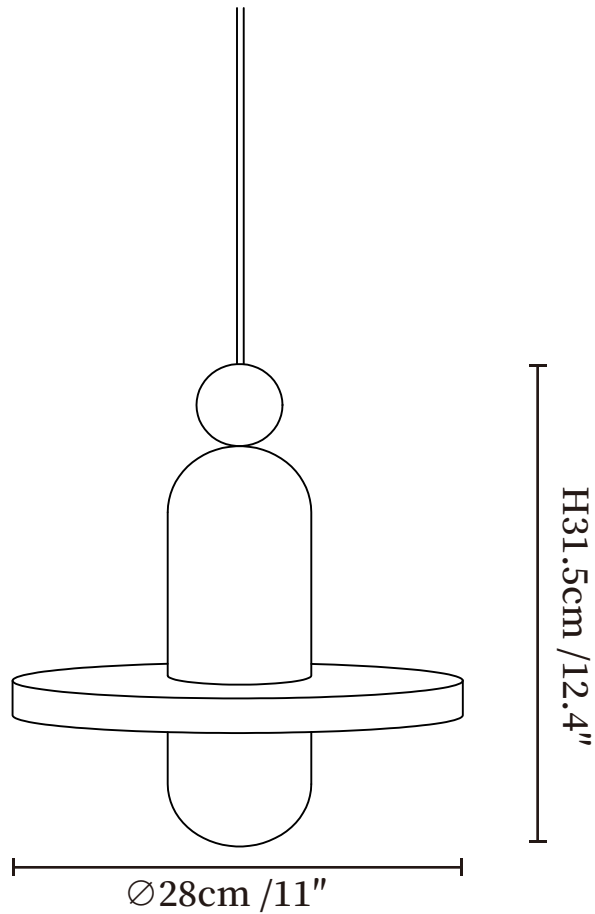

SPECIFICATION SHEET

SPECIFICATION DETAILS

*For custom options, consult factory for details

Fixture Dimensions	$\text{Ø} 11'' \times \text{H} 12.4''$
Light source	Integrated LED
Wattage	~ 5W
Voltage	AC 110-240V
Dimming	Not supported
CRI(Ra)	90+ CRI
Mounting	Hardwired.
LED Rated Life	30000 hours
Color Temperature	Warm Light (3000K), Neutral Light (4000K), Cool Light (6000K)
Control method	Compatible with common wall switches(not included)
Finishes	Gold, Black.
Shadow Details	White.
Material	Metal, Alabaster.
Wire Length	The standard length of the cord is 59" (150 cm), the length is adjustable.

SPECIFICATION SHEET

SPECIFICATION DETAILS

*For custom options, consult factory for details

Fixture Dimensions	Ø 15.7" x H 17.7"
Light source	Integrated LED
Wattage	~ 5W
Voltage	AC 110-240V
Dimming	Not supported
CRI(Ra)	90+ CRI
Mounting	Hardwired.
LED Rated Life	30000 hours
Color Temperature	Warm Light (3000K), Neutral Light (4000K), Cool Light (6000K)
Control method	Compatible with common wall switches (not included)
Finishes	Gold, Black.
Shadow Details	White.
Material	Metal, Alabaster.
Wire Length	The standard length of the cord is 59" (150 cm), the length is adjustable.