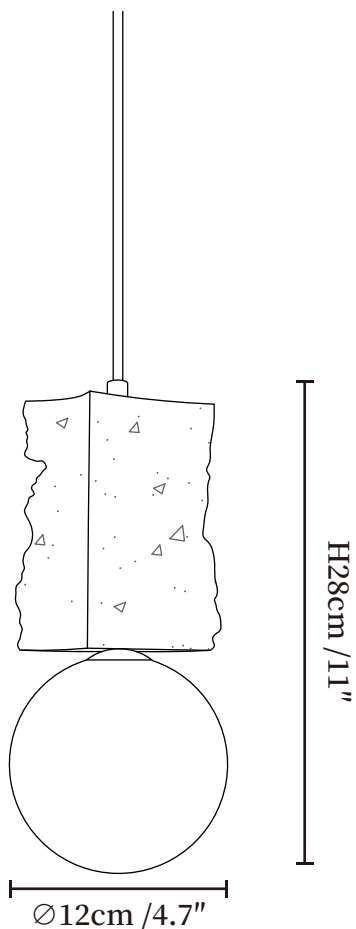

## SPECIFICATION DETAILS

\*For custom options, consult factory for details

<b>Fixture Dimensions</b>	Ø 4.7" x H 11"
<b>Light source</b>	G9(bulb not included)
<b>Wattage</b>	MAX5W incandescent bulb or LED equivalent.
<b>Voltage</b>	AC 110-240V
<b>Mounting</b>	Hardwired.
<b>Dimming</b>	Compatible with dimmable bulbs (bulb not included)
<b>Control method</b>	Compatible with common wall switches(not included)
<b>Finishes</b>	Yellow Travertine.
<b>Shade Details</b>	White.
<b>Material</b>	Yellow Travertine, Glass.
<b>Wire Length</b>	The standard length of the suspended wire is 59 "(150 cm) and the length is adjustable.