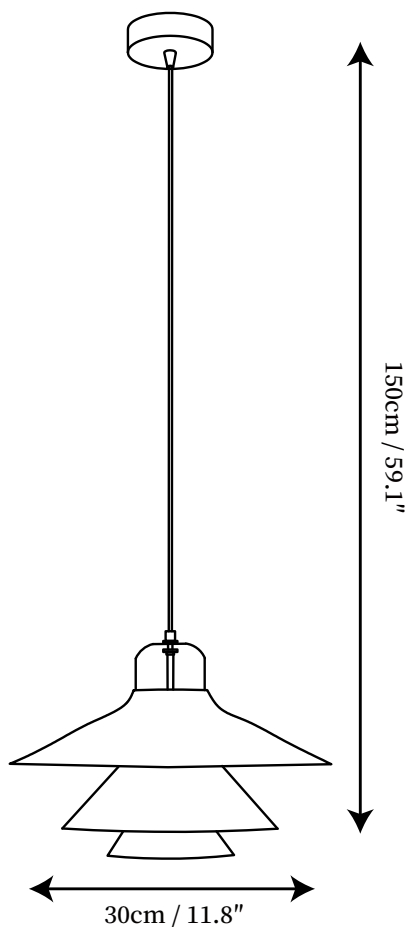

SPECIFICATION SHEET

SPECIFICATION DETAILS

*For custom options, consult factory for details

Fixture Dimensions	D 11.8" x H 59.1"
Light source	E26 or E27 (bulb not included)
Wattage	MAX 40W incandescent bulb or LED equivalent.
Voltage	AC 110-240V
Mounting	Hardwired.
Dimming	Compatible with dimmable bulbs (bulb not included)
Control method	Compatible with common wall switches(not included)
Finishes	White, Red, Green
Shade Details	White
Material	Aluminum, Glass
Wire Length	The standard length of the cord is 59" (150 cm), the length is adjustable.

SPECIFICATION SHEET

SPECIFICATION DETAILS

*For custom options, consult factory for details

Fixture Dimensions	D 15.7" x H 59.1"
Light source	E26 or E27 (bulb not included)
Wattage	MAX 40W incandescent bulb or LED equivalent.
Voltage	AC 110-240V
Mounting	Hardwired.
Dimming	Compatible with dimmable bulbs (bulb not included)
Control method	Compatible with common wall switches(not included)
Finishes	White, Red, Green
Shade Details	White
Material	Aluminum, Glass
Wire Length	The standard length of the cord is 59" (150 cm), the length is adjustable.