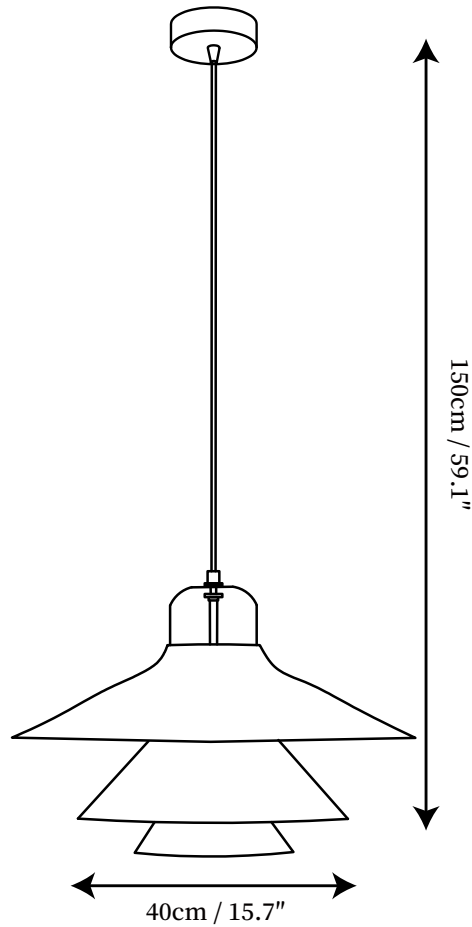

SPECIFICATION SHEET

SPECIFICATION DETAILS

*For custom options, consult factory for details

Fixture Dimensions	D 11.8" x H 59.1"
Light source	E26 or E27 (bulb not included)
Wattage	MAX 40W incandescent bulb or LED equivalent.
Voltage	AC 110-240V
Mounting	Hardwired.
Dimming	Compatible with dimmable bulbs (bulb not included)
Control method	Compatible with common wall switches(not included)
Finishes	White, Red, Green
Shade Details	White
Material	Aluminum, Glass
Wire Length	The standard length of the cord is 59" (150 cm), the length is adjustable.

SPECIFICATION SHEET

SPECIFICATION DETAILS

*For custom options, consult factory for details

Fixture Dimensions	D 15.7" x H 59.1"
Light source	E26 or E27 (bulb not included)
Wattage	MAX 40W incandescent bulb or LED equivalent.
Voltage	AC 110-240V
Mounting	Hardwired.
Dimming	Compatible with dimmable bulbs (bulb not included)
Control method	Compatible with common wall switches(not included)
Finishes	White, Red, Green
Shade Details	White
Material	Aluminum, Glass
Wire Length	The standard length of the cord is 59" (150 cm), the length is adjustable.