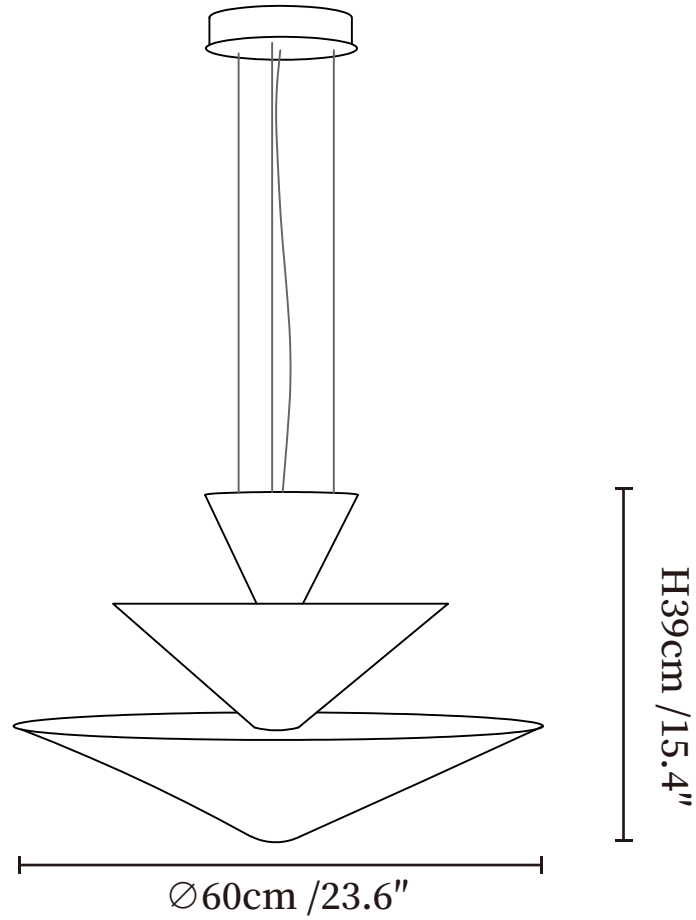

# SPECIFICATION SHEET

---

## SPECIFICATION DETAILS

\*For custom options, consult factory for details

<b>Fixture Dimensions</b>	Ø 19.7" x H 13.5" Ø 23.6" x H 15.4"
<b>Light source</b>	Integrated LED
<b>Wattage</b>	~ 5W
<b>Voltage</b>	AC 110-240V
<b>Dimming</b>	Not supported
<b>CRI(Ra)</b>	90+ CRI
<b>Mounting</b>	Hardwired.
<b>LED Rated Life</b>	30000 hours
<b>Color Temperature</b>	Warm Light (3000K), Neutral Light (4000K), Cool Light (6000K)
<b>Control method</b>	Compatible with common wall switches (not included)
<b>Finishes</b>	Red, Green.
<b>Shadow Details</b>	White.
<b>Material</b>	Metal, Acrylic.
<b>Wire Length</b>	The standard length of the cord is 59" (150 cm), the length is adjustable.