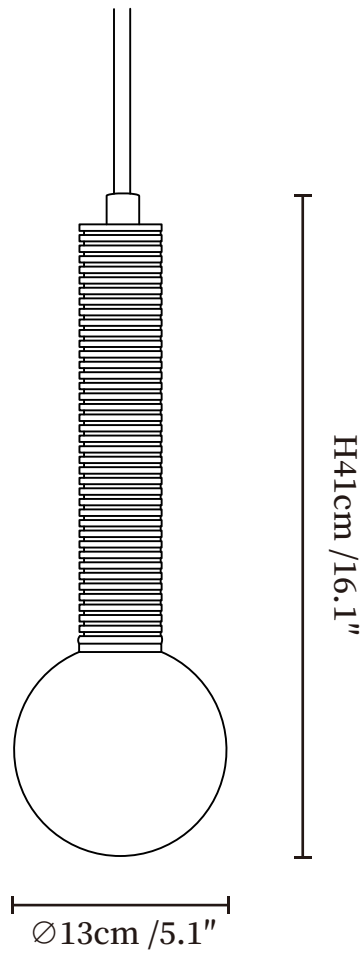

# SPECIFICATION SHEET

---

## SPECIFICATION DETAILS

\*For custom options, consult factory for details

<b>Fixture Dimensions</b>	Ø 4.7" x H 16.1"
<b>Light source</b>	G9(bulb not included)
<b>Wattage</b>	MAX5W incandescent bulb or LED equivalent.
<b>Voltage</b>	AC 110-240V
<b>Mounting</b>	Hardwired.
<b>Dimming</b>	Compatible with dimmable bulbs (bulb not included)
<b>Control method</b>	Compatible with common wall switches(not included)
<b>Finishes</b>	Bronze, Black.
<b>Shade Details</b>	White.
<b>Material</b>	Metal, Leather, Glass.
<b>Rod Length</b>	Suspension rod is 39.4", and can be spliced as needed.