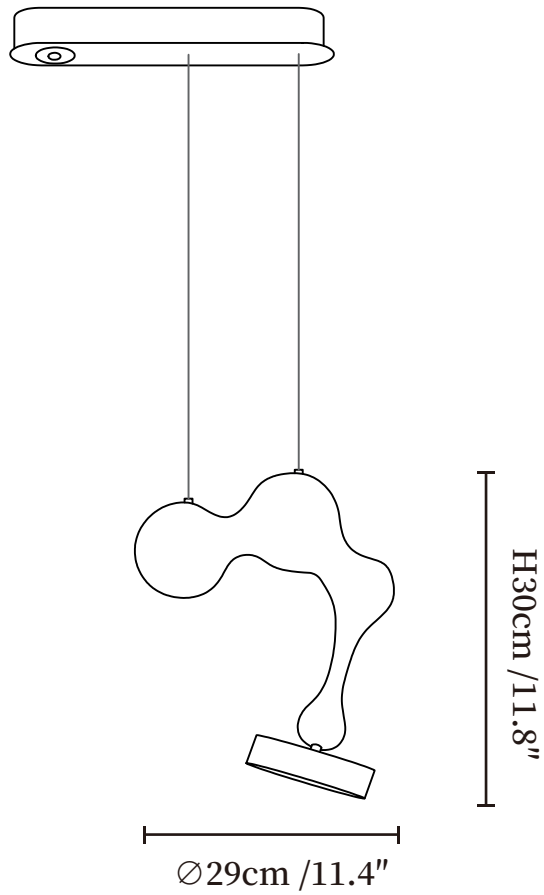

SPECIFICATION SHEET

SPECIFICATION DETAILS

*For custom options, consult factory for details

| | |
|---------------------------|--|
| Fixture Dimensions | Ø 11.4" x H 11.8" |
| Light source | Integrated LED |
| Wattage | ~ 5W |
| Voltage | AC 110-240V |
| Dimming | Not supported |
| CRI(Ra) | 90+ CRI |
| Mounting | Hardwired. |
| LED Rated Life | 30000 hours |
| Color Temperature | Warm Light (3000K), Neutral Light (4000K), Cool Light (6000K) |
| Control method | Compatible with common wall switches(not included) |
| Finishes | Wood Color, Walnut Color. |
| Shadow Details | White. |
| Material | Metal, Wood. |
| Wire Length | The standard length of the cord is 59" (150 cm), the length is adjustable. |