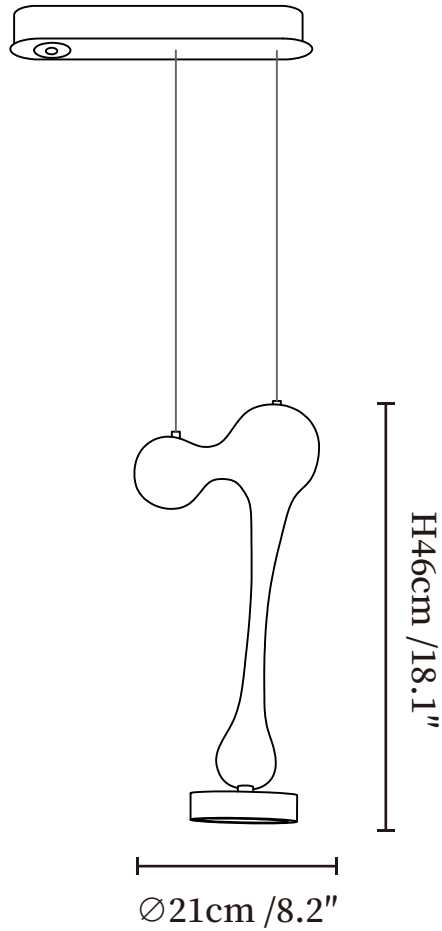

SPECIFICATION SHEET

SPECIFICATION DETAILS

*For custom options, consult factory for details

| | |
|---------------------------|--|
| Fixture Dimensions | Ø 11.4" x H 11.8" |
| Light source | Integrated LED |
| Wattage | ~ 5W |
| Voltage | AC 110-240V |
| Dimming | Not supported |
| CRI(Ra) | 90+ CRI |
| Mounting | Hardwired. |
| LED Rated Life | 30000 hours |
| Color Temperature | Warm Light (3000K), Neutral Light (4000K), Cool Light (6000K) |
| Control method | Compatible with common wall switches(not included) |
| Finishes | Wood Color, Walnut Color. |
| Shadow Details | White. |
| Material | Metal, Wood. |
| Wire Length | The standard length of the cord is 59" (150 cm), the length is adjustable. |