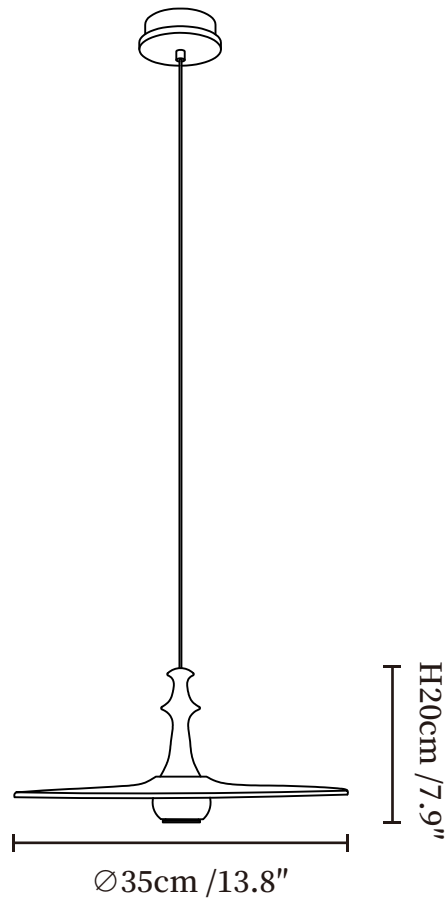

## SPECIFICATION DETAILS

\*For custom options, consult factory for details

---

<b>Fixture Dimensions</b>	$\text{Ø} 13.8'' \times \text{H} 7.9''$
<b>Light source</b>	GU10 (bulb not included)
<b>Wattage</b>	MAX9W incandescent bulb or LED equivalent.
<b>Voltage</b>	AC 110-240V
<b>Mounting</b>	Hardwired.
<b>Dimming</b>	Compatible with dimmable bulbs (bulb not included)
<b>Control method</b>	Compatible with common wall switches(not included)
<b>Finishes</b>	Wood Color, Walnut Color, Black.
<b>Shade Details</b>	Wood Color, Walnut Color, Black.
<b>Material</b>	Metal, Wood.
<b>Wire Length</b>	The standard length of the suspended wire is 59 "(150 cm) and the length is adjustable.