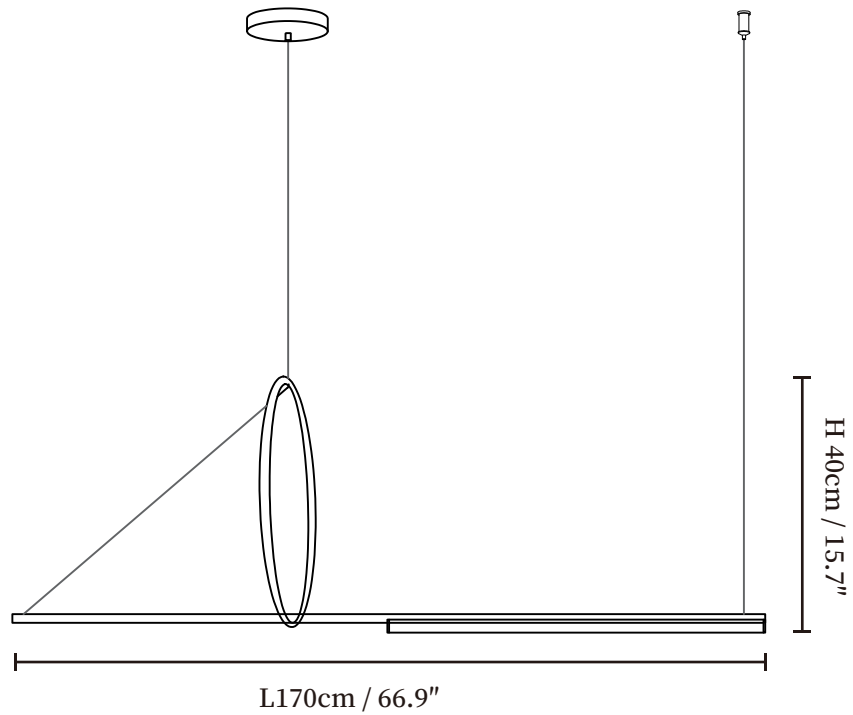

## SPECIFICATION DETAILS

\*For custom options, consult factory for details

<b>Fixture Dimensions</b>	L 47.2" x H 15.7"
<b>Light source</b>	Integrated LED
<b>Wattage</b>	Total power ~12 watts
<b>Voltage</b>	AC 110-240V
<b>Dimming</b>	Not supported
<b>CRI(Ra)</b>	90+CRI
<b>Mounting</b>	Hardwired.
<b>LED Rated Life</b>	50000 hours
<b>Color Temperature</b>	Warm Light (3000K), Neutral Light (4000K), Cool Light (6000K)
<b>Control method</b>	Compatible with common wall switches(not included)
<b>Finishes</b>	Black.
<b>Shade Details</b>	White.
<b>Material</b>	Metal, Acrylic.
<b>Wire Length</b>	The standard length of the cord is 59" (150 cm), the length is adjustable.

## SPECIFICATION DETAILS

\*For custom options, consult factory for details

<b>Fixture Dimensions</b>	L 66.9" x H 15.7"
<b>Light source</b>	Integrated LED
<b>Wattage</b>	Total power ~18 watts
<b>Voltage</b>	AC 110-240V
<b>Dimming</b>	Not supported
<b>CRI(Ra)</b>	90+CRI
<b>Mounting</b>	Hardwired.
<b>LED Rated Life</b>	50000 hours
<b>Color Temperature</b>	Warm Light (3000K), Neutral Light (4000K), Cool Light (6000K)
<b>Control method</b>	Compatible with common wall switches(
<b>Finishes</b>	Black.
<b>Shade Details</b>	White.
<b>Material</b>	Metal, Acrylic.
<b>Wire Length</b>	The standard length of the cord is 59" (150 cm), the length is adjustable.