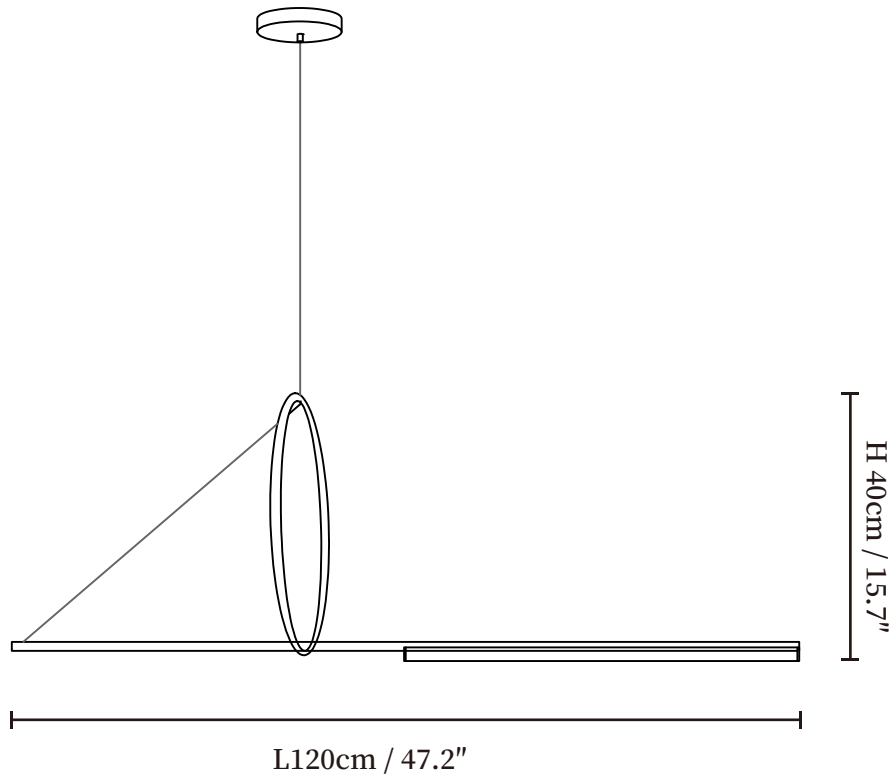

## SPECIFICATION DETAILS

\*For custom options, consult factory for details

<b>Fixture Dimensions</b>	L 47.2" x H 15.7"
<b>Light source</b>	Integrated LED
<b>Wattage</b>	Total power ~12 watts
<b>Voltage</b>	AC 110-240V
<b>Dimming</b>	Not supported
<b>CRI(Ra)</b>	90+CRI
<b>Mounting</b>	Hardwired.
<b>LED Rated Life</b>	50000 hours
<b>Color Temperature</b>	Warm Light (3000K), Neutral Light (4000K), Cool Light (6000K)
<b>Control method</b>	Compatible with common wall switches(not included)
<b>Finishes</b>	Black.
<b>Shade Details</b>	White.
<b>Material</b>	Metal, Acrylic.
<b>Wire Length</b>	The standard length of the cord is 59" (150 cm), the length is adjustable.

## SPECIFICATION DETAILS

\*For custom options, consult factory for details

<b>Fixture Dimensions</b>	L 66.9" x H 15.7"
<b>Light source</b>	Integrated LED
<b>Wattage</b>	Total power ~18 watts
<b>Voltage</b>	AC 110-240V
<b>Dimming</b>	Not supported
<b>CRI(Ra)</b>	90+CRI
<b>Mounting</b>	Hardwired.
<b>LED Rated Life</b>	50000 hours
<b>Color Temperature</b>	Warm Light (3000K), Neutral Light (4000K), Cool Light (6000K)
<b>Control method</b>	Compatible with common wall switches(
<b>Finishes</b>	Black.
<b>Shade Details</b>	White.
<b>Material</b>	Metal, Acrylic.
<b>Wire Length</b>	The standard length of the cord is 59" (150 cm), the length is adjustable.