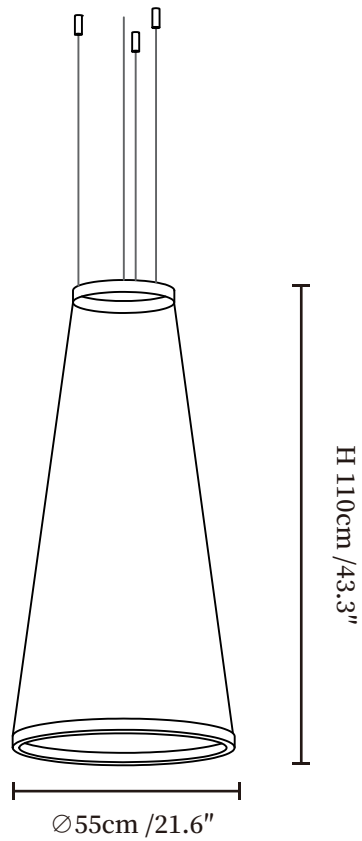

SPECIFICATION SHEET

SPECIFICATION DETAILS

*For custom options, consult factory for details

Fixture Dimensions	Ø 21.6" x H 27.5"
Light source	Integrated LED
Wattage	Total power ~24 watts
Voltage	AC 110-240V
Dimming	Not supported
CRI(Ra)	90+CRI
Mounting	Hardwired.
LED Rated Life	50000 hours
Color Temperature	Warm Light (3000K), Neutral Light (4000K), Cool Light (6000K)
Control method	Compatible with common wall switches (not included)
Finishes	Black.
Shade Details	Beige.
Material	Metal, Aluminum, Imported wire
Wire Length	The standard length of the cord is 59" (150 cm), the length is adjustable.

SPECIFICATION SHEET

SPECIFICATION DETAILS

*For custom options, consult factory for details

Fixture Dimensions	Ø 21.6" x H 43.3"
Light source	Integrated LED
Wattage	Total power ~24 watts
Voltage	AC 110-240V
Dimming	Not supported
CRI(Ra)	90+CRI
Mounting	Hardwired.
LED Rated Life	50000 hours
Color Temperature	Warm Light (3000K), Neutral Light (4000K), Cool Light (6000K)
Control method	Compatible with common wall switches(not included)
Finishes	Black.
Shade Details	Beige.
Material	Metal, Aluminum, Imported wire
Wire Length	The standard length of the cord is 59" (150 cm), the length is adjustable.

SPECIFICATION SHEET

SPECIFICATION DETAILS

*For custom options, consult factory for details

Fixture Dimensions	Ø 21.6" x H 74.8"
Light source	Integrated LED
Wattage	Total power ~24 watts
Voltage	AC 110-240V
Dimming	Not supported
CRI(Ra)	90+CRI
Mounting	Hardwired.
LED Rated Life	50000 hours
Color Temperature	Warm Light (3000K), Neutral Light (4000K), Cool Light (6000K)
Control method	Compatible with common wall switches(not included)
Finishes	Black.
Shade Details	Beige.
Material	Metal, Aluminum, Imported wire
Wire Length	The standard length of the cord is 59" (150 cm), the length is adjustable.