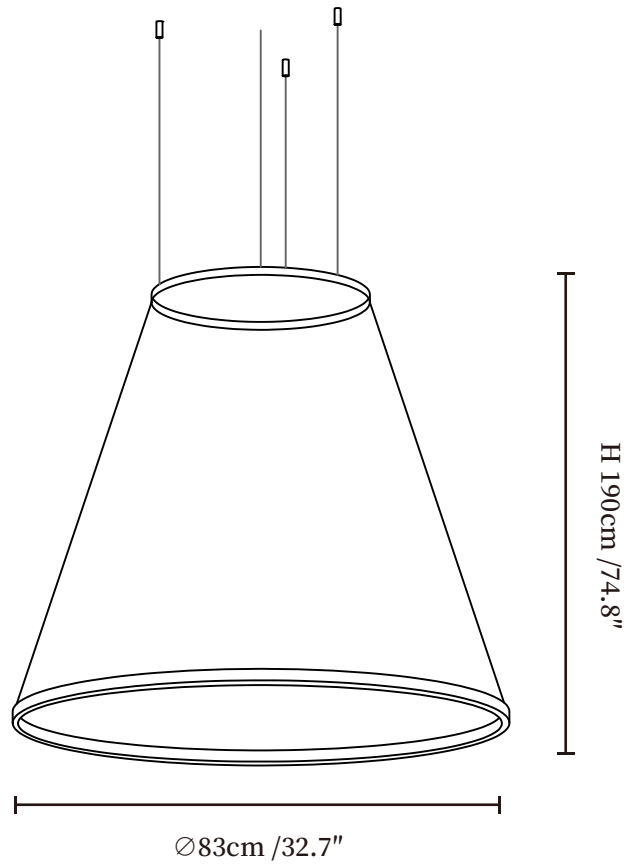

SPECIFICATION SHEET

SPECIFICATION DETAILS

*For custom options, consult factory for details

Fixture Dimensions	Ø 21.6" x H 74.8"
Light source	Integrated LED
Wattage	Total power ~24 watts
Voltage	AC 110-240V
Dimming	Not supported
CRI(Ra)	90+CRI
Mounting	Hardwired.
LED Rated Life	50000 hours
Color Temperature	Warm Light (3000K), Neutral Light (4000K), Cool Light (6000K)
Control method	Compatible with common wall switches(not included)
Finishes	Black.
Shade Details	Beige.
Material	Metal, Aluminum, Imported wire
Wire Length	The standard length of the cord is 59" (150 cm), the length is adjustable.

SPECIFICATION SHEET

SPECIFICATION DETAILS

*For custom options, consult factory for details

Fixture Dimensions	$\text{Ø } 32.7'' \times \text{H } 43.3''$
Light source	Integrated LED
Wattage	Total power ~24 watts
Voltage	AC 110-240V
Dimming	Not supported
CRI(Ra)	90+CRI
Mounting	Hardwired.
LED Rated Life	50000 hours
Color Temperature	Warm Light (3000K), Neutral Light (4000K), Cool Light (6000K)
Control method	Compatible with common wall switches(not included)
Finishes	Black.
Shade Details	Beige.
Material	Metal, Aluminum, Imported wire
Wire Length	The standard length of the cord is 59" (150 cm), the length is adjustable.

SPECIFICATION SHEET

SPECIFICATION DETAILS

*For custom options, consult factory for details

Fixture Dimensions	Ø 32.7" x H 74.8"
Light source	Integrated LED
Wattage	Total power ~24 watts
Voltage	AC 110-240V
Dimming	Not supported
CRI(Ra)	90+CRI
Mounting	Hardwired.
LED Rated Life	50000 hours
Color Temperature	Warm Light (3000K), Neutral Light (4000K), Cool Light (6000K)
Control method	Compatible with common wall switches (not included)
Finishes	Black.
Shade Details	Beige.
Material	Metal, Aluminum, Imported wire
Wire Length	The standard length of the cord is 59" (150 cm), the length is adjustable.