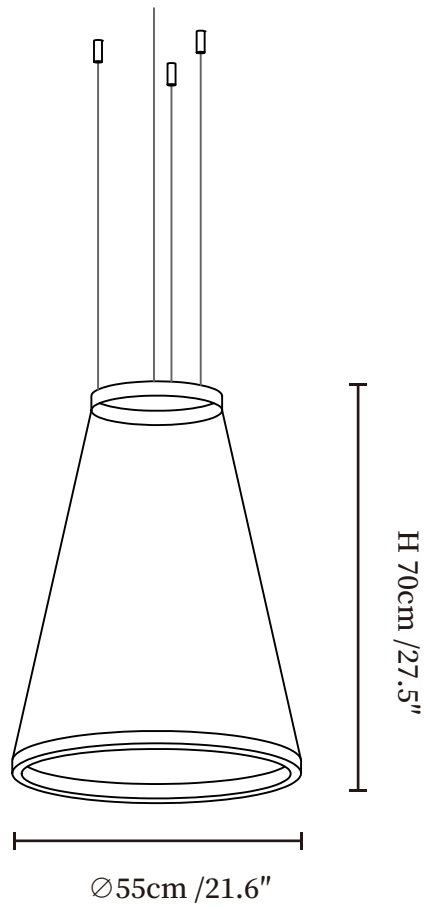

SPECIFICATION SHEET

SPECIFICATION DETAILS

*For custom options, consult factory for details

Fixture Dimensions	Ø 21.6" x H 27.5"
Light source	Integrated LED
Wattage	Total power ~24 watts
Voltage	AC 110-240V
Dimming	Not supported
CRI(Ra)	90+CRI
Mounting	Hardwired.
LED Rated Life	50000 hours
Color Temperature	Warm Light (3000K), Neutral Light (4000K), Cool Light (6000K)
Control method	Compatible with common wall switches (not included)
Finishes	Black.
Shade Details	Beige.
Material	Metal, Aluminum, Imported wire
Wire Length	The standard length of the cord is 59" (150 cm), the length is adjustable.

SPECIFICATION SHEET

SPECIFICATION DETAILS

*For custom options, consult factory for details

Fixture Dimensions	Ø 21.6" x H 43.3"
Light source	Integrated LED
Wattage	Total power ~24 watts
Voltage	AC 110-240V
Dimming	Not supported
CRI(Ra)	90+CRI
Mounting	Hardwired.
LED Rated Life	50000 hours
Color Temperature	Warm Light (3000K), Neutral Light (4000K), Cool Light (6000K)
Control method	Compatible with common wall switches(not included)
Finishes	Black.
Shade Details	Beige.
Material	Metal, Aluminum, Imported wire
Wire Length	The standard length of the cord is 59" (150 cm), the length is adjustable.

SPECIFICATION SHEET

SPECIFICATION DETAILS

*For custom options, consult factory for details

Fixture Dimensions	Ø 21.6" x H 74.8"
Light source	Integrated LED
Wattage	Total power ~24 watts
Voltage	AC 110-240V
Dimming	Not supported
CRI(Ra)	90+CRI
Mounting	Hardwired.
LED Rated Life	50000 hours
Color Temperature	Warm Light (3000K), Neutral Light (4000K), Cool Light (6000K)
Control method	Compatible with common wall switches(not included)
Finishes	Black.
Shade Details	Beige.
Material	Metal, Aluminum, Imported wire
Wire Length	The standard length of the cord is 59" (150 cm), the length is adjustable.