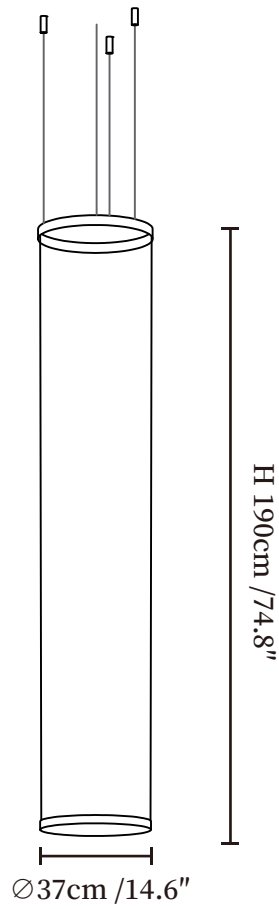

SPECIFICATION SHEET

SPECIFICATION DETAILS

*For custom options, consult factory for details

Fixture Dimensions	Ø 14.6" x H 74.8"
Light source	Integrated LED
Wattage	Total power ~24 watts
Voltage	AC 110-240V
Dimming	Not supported
CRI(Ra)	90+CRI
Mounting	Hardwired.
LED Rated Life	50000 hours
Color Temperature	Warm Light (3000K), Neutral Light (4000K), Cool Light (6000K)
Control method	Compatible with common wall switches(not included)
Finishes	Black.
Shade Details	Beige.
Material	Metal, Aluminum, Imported wire
Wire Length	The standard length of the cord is 59" (150 cm), the length is adjustable.