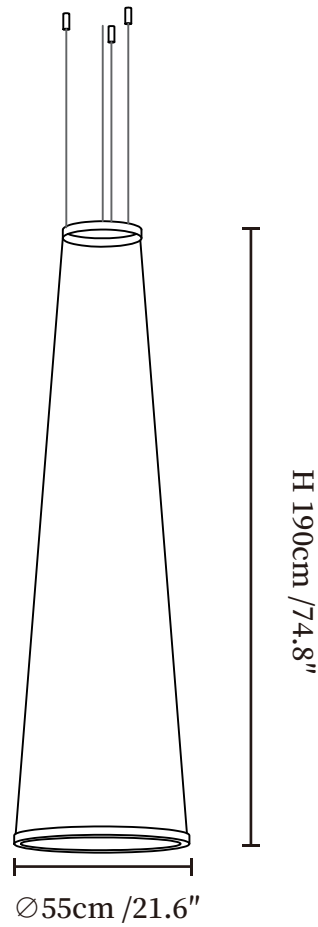

SPECIFICATION SHEET

SPECIFICATION DETAILS

*For custom options, consult factory for details

Fixture Dimensions	Ø 21.6" x H 27.5"
Light source	Integrated LED
Wattage	Total power ~24 watts
Voltage	AC 110-240V
Dimming	Not supported
CRI(Ra)	90+CRI
Mounting	Hardwired.
LED Rated Life	50000 hours
Color Temperature	Warm Light (3000K), Neutral Light (4000K), Cool Light (6000K)
Control method	Compatible with common wall switches (not included)
Finishes	Black.
Shade Details	Beige.
Material	Metal, Aluminum, Imported wire
Wire Length	The standard length of the cord is 59" (150 cm), the length is adjustable.

SPECIFICATION SHEET

SPECIFICATION DETAILS

*For custom options, consult factory for details

Fixture Dimensions	Ø 21.6" x H 43.3"
Light source	Integrated LED
Wattage	Total power ~24 watts
Voltage	AC 110-240V
Dimming	Not supported
CRI(Ra)	90+CRI
Mounting	Hardwired.
LED Rated Life	50000 hours
Color Temperature	Warm Light (3000K), Neutral Light (4000K), Cool Light (6000K)
Control method	Compatible with common wall switches(not included)
Finishes	Black.
Shade Details	Beige.
Material	Metal, Aluminum, Imported wire
Wire Length	The standard length of the cord is 59" (150 cm), the length is adjustable.

SPECIFICATION SHEET

SPECIFICATION DETAILS

*For custom options, consult factory for details

Fixture Dimensions	Ø 21.6" x H 74.8"
Light source	Integrated LED
Wattage	Total power ~24 watts
Voltage	AC 110-240V
Dimming	Not supported
CRI(Ra)	90+CRI
Mounting	Hardwired.
LED Rated Life	50000 hours
Color Temperature	Warm Light (3000K), Neutral Light (4000K), Cool Light (6000K)
Control method	Compatible with common wall switches(not included)
Finishes	Black.
Shade Details	Beige.
Material	Metal, Aluminum, Imported wire
Wire Length	The standard length of the cord is 59" (150 cm), the length is adjustable.