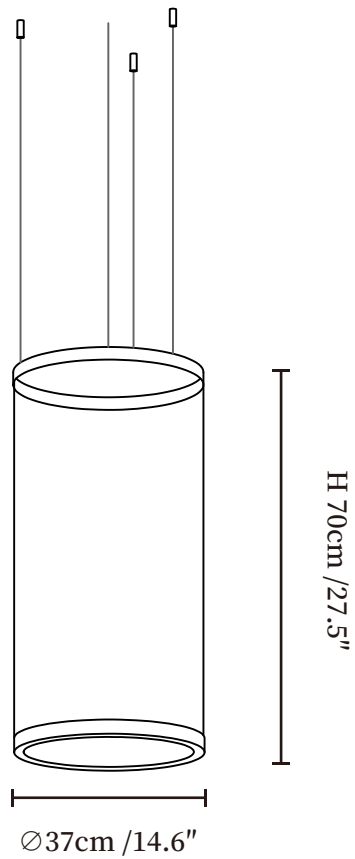

SPECIFICATION SHEET

SPECIFICATION DETAILS

*For custom options, consult factory for details

Fixture Dimensions	Ø 21.6" x H 74.8"
Light source	Integrated LED
Wattage	Total power ~24 watts
Voltage	AC 110-240V
Dimming	Not supported
CRI(Ra)	90+CRI
Mounting	Hardwired.
LED Rated Life	50000 hours
Color Temperature	Warm Light (3000K), Neutral Light (4000K), Cool Light (6000K)
Control method	Compatible with common wall switches(not included)
Finishes	Black.
Shade Details	Beige.
Material	Metal, Aluminum, Imported wire
Wire Length	The standard length of the cord is 59" (150 cm), the length is adjustable.

SPECIFICATION SHEET

SPECIFICATION DETAILS

*For custom options, consult factory for details

Fixture Dimensions	Ø 32.7" x H 74.8"
Light source	Integrated LED
Wattage	Total power ~24 watts
Voltage	AC 110-240V
Dimming	Not supported
CRI(Ra)	90+CRI
Mounting	Hardwired.
LED Rated Life	50000 hours
Color Temperature	Warm Light (3000K), Neutral Light (4000K), Cool Light (6000K)
Control method	Compatible with common wall switches (not included)
Finishes	Black.
Shade Details	Beige.
Material	Metal, Aluminum, Imported wire
Wire Length	The standard length of the cord is 59" (150 cm), the length is adjustable.

SPECIFICATION SHEET

SPECIFICATION DETAILS

*For custom options, consult factory for details

Fixture Dimensions	Ø 14.6" x H 27.5"
Light source	Integrated LED
Wattage	Total power ~24 watts
Voltage	AC 110-240V
Dimming	Not supported
CRI(Ra)	90+CRI
Mounting	Hardwired.
LED Rated Life	50000 hours
Color Temperature	Warm Light (3000K), Neutral Light (4000K), Cool Light (6000K)
Control method	Compatible with common wall switches (not included)
Finishes	Black.
Shade Details	Beige.
Material	Metal, Aluminum, Imported wire
Wire Length	The standard length of the cord is 59" (150 cm), the length is adjustable.