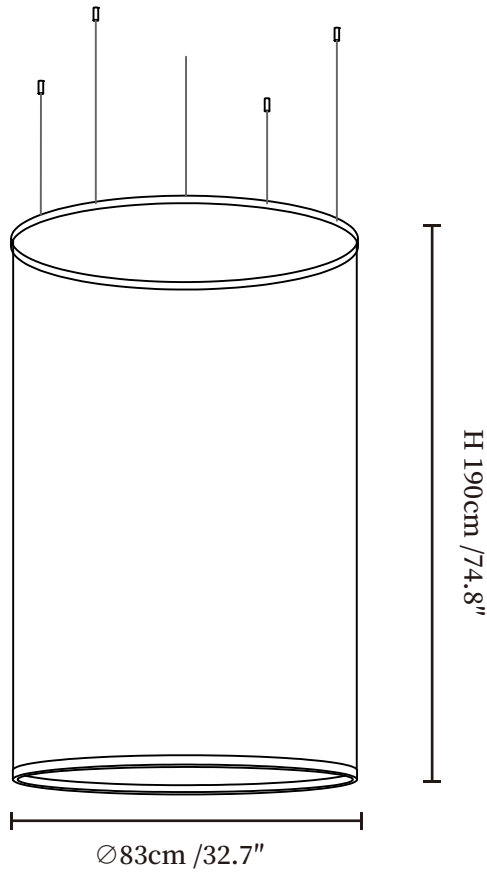

SPECIFICATION SHEET

SPECIFICATION DETAILS

*For custom options, consult factory for details

Fixture Dimensions	Ø 32.7" x H 74.8"
Light source	Integrated LED
Wattage	Total power ~24 watts
Voltage	AC 110-240V
Dimming	Not supported
CRI(Ra)	90+CRI
Mounting	Hardwired.
LED Rated Life	50000 hours
Color Temperature	Warm Light (3000K), Neutral Light (4000K), Cool Light (6000K)
Control method	Compatible with common wall switches(not included)
Finishes	Black.
Shade Details	Beige.
Material	Metal, Aluminum, Imported wire
Wire Length	The standard length of the cord is 59" (150 cm), the length is adjustable.