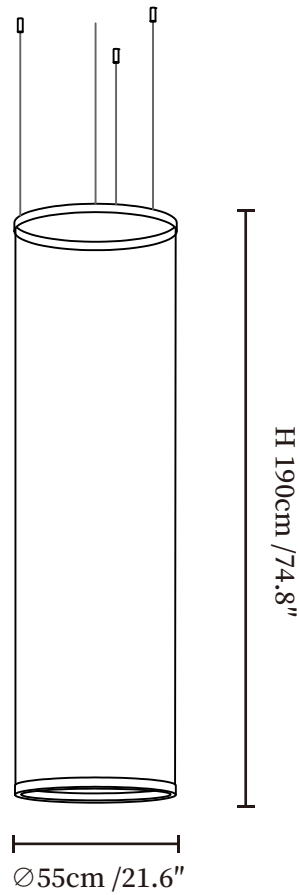

SPECIFICATION SHEET

SPECIFICATION DETAILS

*For custom options, consult factory for details

Fixture Dimensions	Ø 21.6" x H 74.8"
Light source	Integrated LED
Wattage	Total power ~24 watts
Voltage	AC 110-240V
Dimming	Not supported
CRI(Ra)	90+CRI
Mounting	Hardwired.
LED Rated Life	50000 hours
Color Temperature	Warm Light (3000K), Neutral Light (4000K), Cool Light (6000K)
Control method	Compatible with common wall switches (not included)
Finishes	Black.
Shade Details	Beige.
Material	Metal, Aluminum, Imported wire
Wire Length	The standard length of the cord is 59" (150 cm), the length is adjustable.