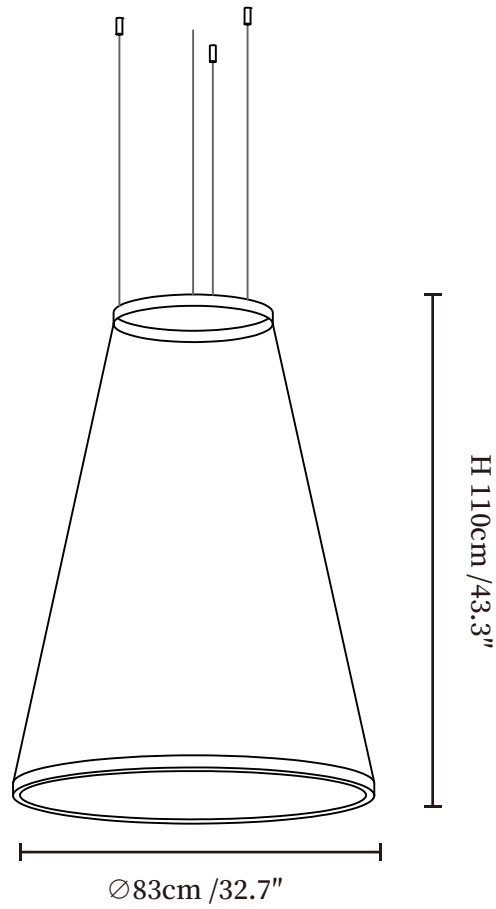

SPECIFICATION SHEET

SPECIFICATION DETAILS

*For custom options, consult factory for details

Fixture Dimensions	$\text{Ø } 32.7'' \times \text{H } 43.3''$
Light source	Integrated LED
Wattage	Total power ~24 watts
Voltage	AC 110-240V
Dimming	Not supported
CRI(Ra)	90+CRI
Mounting	Hardwired.
LED Rated Life	50000 hours
Color Temperature	Warm Light (3000K), Neutral Light (4000K), Cool Light (6000K)
Control method	Compatible with common wall switches(not included)
Finishes	Black.
Shade Details	Beige.
Material	Metal, Aluminum, Imported wire
Wire Length	The standard length of the cord is 59" (150 cm), the length is adjustable.