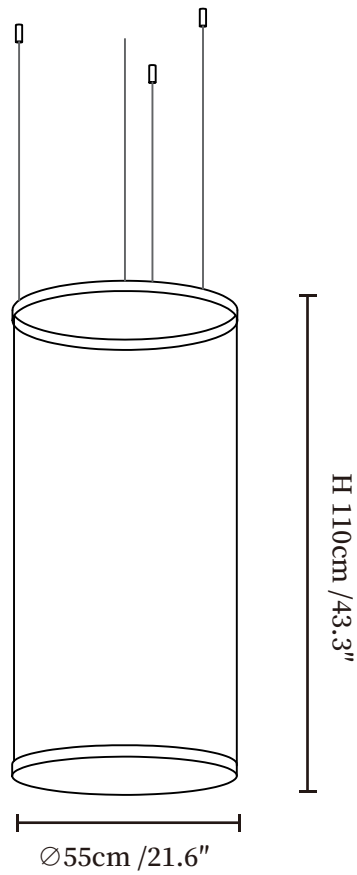

SPECIFICATION SHEET

SPECIFICATION DETAILS

*For custom options, consult factory for details

Fixture Dimensions	Ø 21.6" x H 43.3"
Light source	Integrated LED
Wattage	Total power ~24 watts
Voltage	AC 110-240V
Dimming	Not supported
CRI(Ra)	90+CRI
Mounting	Hardwired.
LED Rated Life	50000 hours
Color Temperature	Warm Light (3000K), Neutral Light (4000K), Cool Light (6000K)
Control method	Compatible with common wall switches(not included)
Finishes	Black.
Shade Details	Beige.
Material	Metal, Aluminum, Imported wire
Wire Length	The standard length of the cord is 59" (150 cm), the length is adjustable.