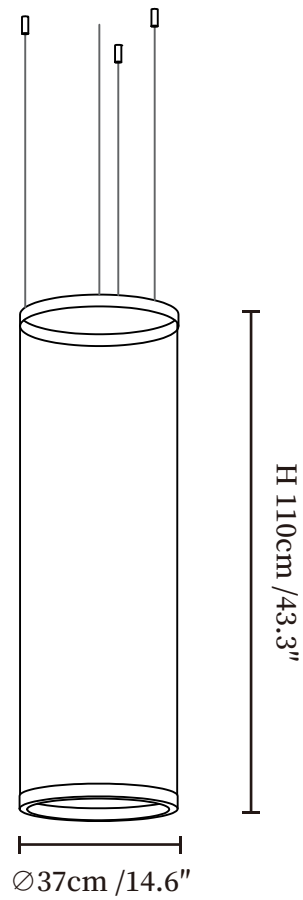

SPECIFICATION SHEET

SPECIFICATION DETAILS

*For custom options, consult factory for details

Fixture Dimensions	Ø 14.6" x H 43.3"
Light source	Integrated LED
Wattage	Total power ~24 watts
Voltage	AC 110-240V
Dimming	Not supported
CRI(Ra)	90+CRI
Mounting	Hardwired.
LED Rated Life	50000 hours
Color Temperature	Warm Light (3000K), Neutral Light (4000K), Cool Light (6000K)
Control method	Compatible with common wall switches(not included)
Finishes	Black.
Shade Details	Beige.
Material	Metal, Aluminum, Imported wire
Wire Length	The standard length of the cord is 59" (150 cm), the length is adjustable.