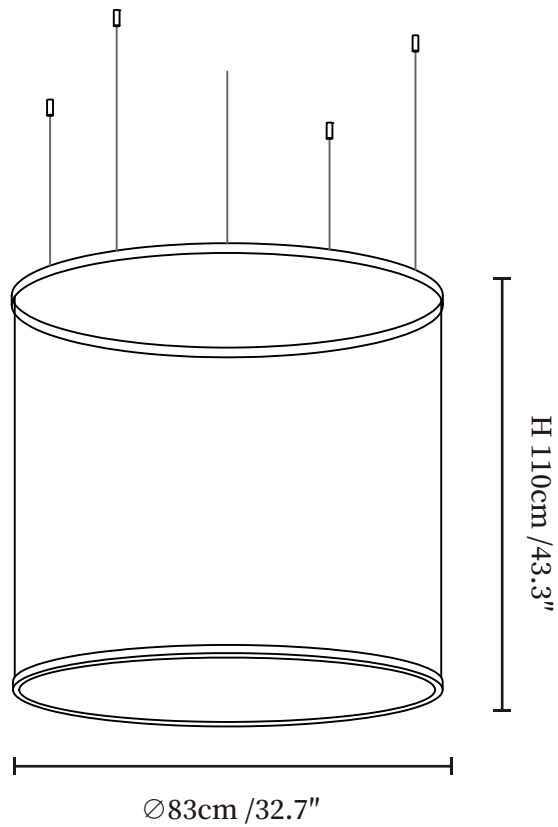

SPECIFICATION SHEET

SPECIFICATION DETAILS

*For custom options, consult factory for details

Fixture Dimensions	Ø 21.6" x H 43.3"
Light source	Integrated LED
Wattage	Total power ~24 watts
Voltage	AC 110-240V
Dimming	Not supported
CRI(Ra)	90+CRI
Mounting	Hardwired.
LED Rated Life	50000 hours
Color Temperature	Warm Light (3000K), Neutral Light (4000K), Cool Light (6000K)
Control method	Compatible with common wall switches(not included)
Finishes	Black.
Shade Details	Beige.
Material	Metal, Aluminum, Imported wire
Wire Length	The standard length of the cord is 59" (150 cm), the length is adjustable.

SPECIFICATION SHEET

SPECIFICATION DETAILS

*For custom options, consult factory for details

Fixture Dimensions	Ø 21.6" x H 74.8"
Light source	Integrated LED
Wattage	Total power ~24 watts
Voltage	AC 110-240V
Dimming	Not supported
CRI(Ra)	90+CRI
Mounting	Hardwired.
LED Rated Life	50000 hours
Color Temperature	Warm Light (3000K), Neutral Light (4000K), Cool Light (6000K)
Control method	Compatible with common wall switches (not included)
Finishes	Black.
Shade Details	Beige.
Material	Metal, Aluminum, Imported wire
Wire Length	The standard length of the cord is 59" (150 cm), the length is adjustable.

SPECIFICATION SHEET

SPECIFICATION DETAILS

*For custom options, consult factory for details

Fixture Dimensions	Ø 32.7" x H 43.3"
Light source	Integrated LED
Wattage	Total power ~24 watts
Voltage	AC 110-240V
Dimming	Not supported
CRI(Ra)	90+CRI
Mounting	Hardwired.
LED Rated Life	50000 hours
Color Temperature	Warm Light (3000K), Neutral Light (4000K), Cool Light (6000K)
Control method	Compatible with common wall switches (not included)
Finishes	Black.
Shade Details	Beige.
Material	Metal, Aluminum, Imported wire
Wire Length	The standard length of the cord is 59" (150 cm), the length is adjustable.