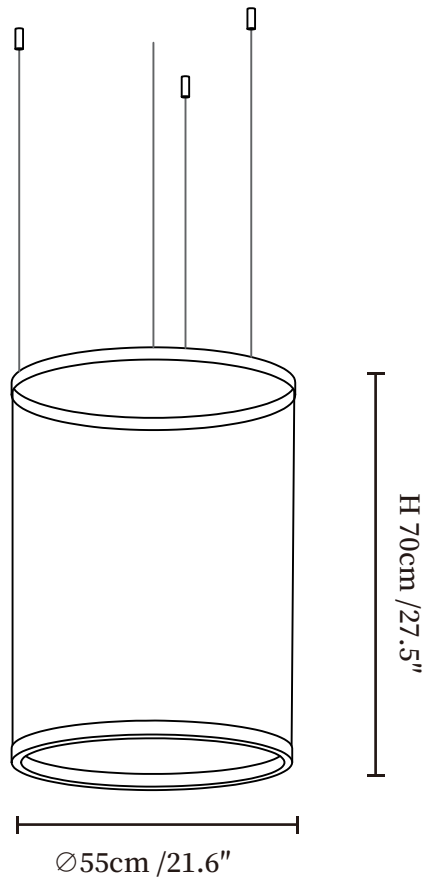

SPECIFICATION SHEET

SPECIFICATION DETAILS

*For custom options, consult factory for details

Fixture Dimensions	Ø 14.6" x H 27.5"
Light source	Integrated LED
Wattage	Total power ~24 watts
Voltage	AC 110-240V
Dimming	Not supported
CRI(Ra)	90+CRI
Mounting	Hardwired.
LED Rated Life	50000 hours
Color Temperature	Warm Light (3000K), Neutral Light (4000K), Cool Light (6000K)
Control method	Compatible with common wall switches (not included)
Finishes	Black.
Shade Details	Beige.
Material	Metal, Aluminum, Imported wire
Wire Length	The standard length of the cord is 59" (150 cm), the length is adjustable.

SPECIFICATION SHEET

SPECIFICATION DETAILS

*For custom options, consult factory for details

Fixture Dimensions	Ø 14.6" x H 74.8"
Light source	Integrated LED
Wattage	Total power ~24 watts
Voltage	AC 110-240V
Dimming	Not supported
CRI(Ra)	90+CRI
Mounting	Hardwired.
LED Rated Life	50000 hours
Color Temperature	Warm Light (3000K), Neutral Light (4000K), Cool Light (6000K)
Control method	Compatible with common wall switches(not included)
Finishes	Black.
Shade Details	Beige.
Material	Metal, Aluminum, Imported wire
Wire Length	The standard length of the cord is 59" (150 cm), the length is adjustable.

SPECIFICATION SHEET

SPECIFICATION DETAILS

*For custom options, consult factory for details

Fixture Dimensions	Ø 21.6" x H 27.5"
Light source	Integrated LED
Wattage	Total power ~24 watts
Voltage	AC 110-240V
Dimming	Not supported
CRI(Ra)	90+CRI
Mounting	Hardwired.
LED Rated Life	50000 hours
Color Temperature	Warm Light (3000K), Neutral Light (4000K), Cool Light (6000K)
Control method	Compatible with common wall switches (not included)
Finishes	Black.
Shade Details	Beige.
Material	Metal, Aluminum, Imported wire
Wire Length	The standard length of the cord is 59" (150 cm), the length is adjustable.