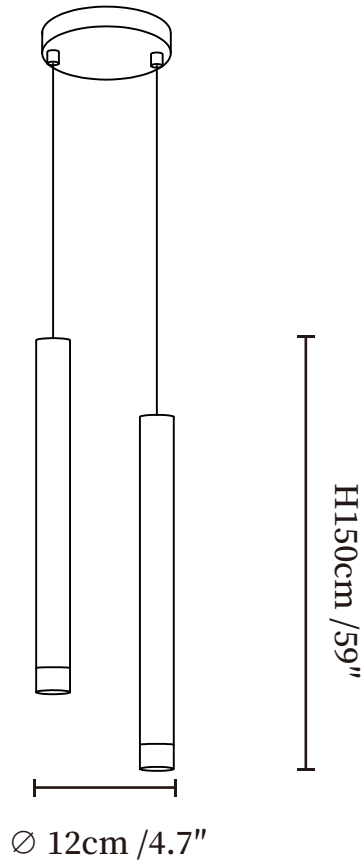

SPECIFICATION SHEET

SPECIFICATION DETAILS

*For custom options, consult factory for details

Fixture Dimensions	Ø 1.6" x H 15.7"
Light source	Integrated LED
Wattage	~ 5W
Voltage	AC 110-240V
Dimming	Not supported
CRI(Ra)	90+ CRI
Mounting	Hardwired.
LED Rated Life	30000 hours
Color Temperature	Warm Light (3000K), Neutral Light (4000K), Cool Light (6000K)
Control method	Compatible with common wall switches (
Finishes	Black, Brass
Shadow Details	Clear
Material	Brass, Acrylic.
Wire Length	The standard length of the cord is 59" (150 cm), the length is adjustable.

SPECIFICATION SHEET

SPECIFICATION DETAILS

*For custom options, consult factory for details

Fixture Dimensions	Ø 4.7" x H 59"
Light source	Integrated LED
Wattage	~ 5W
Voltage	AC 110-240V
Dimming	Not supported
CRI(Ra)	90+ CRI
Mounting	Hardwired.
LED Rated Life	30000 hours
Color Temperature	Warm Light (3000K), Neutral Light (4000K), Cool Light (6000K)
Control method	Compatible with common wall switches (
Finishes	Black, Brass
Shadow Details	Clear
Material	Brass, Acrylic.
Wire Length	The standard length of the cord is 59" (150 cm), the length is adjustable.