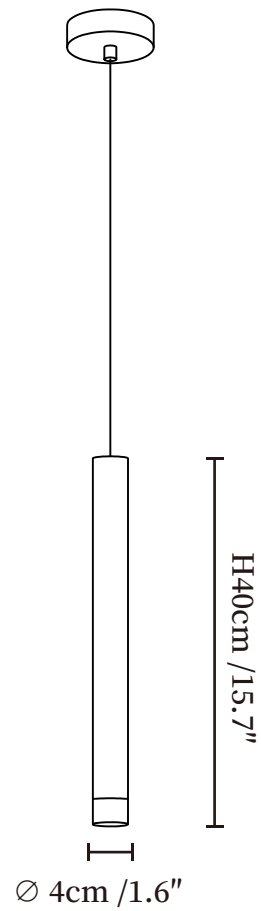

SPECIFICATION SHEET

SPECIFICATION DETAILS

*For custom options, consult factory for details

Fixture Dimensions	Ø 1.6" x H 15.7"
Light source	Integrated LED
Wattage	~ 5W
Voltage	AC 110-240V
Dimming	Not supported
CRI(Ra)	90+ CRI
Mounting	Hardwired.
LED Rated Life	30000 hours
Color Temperature	Warm Light (3000K), Neutral Light (4000K), Cool Light (6000K)
Control method	Compatible with common wall switches (
Finishes	Black, Brass
Shadow Details	Clear
Material	Brass, Acrylic.
Wire Length	The standard length of the cord is 59" (150 cm), the length is adjustable.

SPECIFICATION SHEET

SPECIFICATION DETAILS

*For custom options, consult factory for details

Fixture Dimensions	Ø 4.7" x H 59"
Light source	Integrated LED
Wattage	~ 5W
Voltage	AC 110-240V
Dimming	Not supported
CRI(Ra)	90+ CRI
Mounting	Hardwired.
LED Rated Life	30000 hours
Color Temperature	Warm Light (3000K), Neutral Light (4000K), Cool Light (6000K)
Control method	Compatible with common wall switches (
Finishes	Black, Brass
Shadow Details	Clear
Material	Brass, Acrylic.
Wire Length	The standard length of the cord is 59" (150 cm), the length is adjustable.