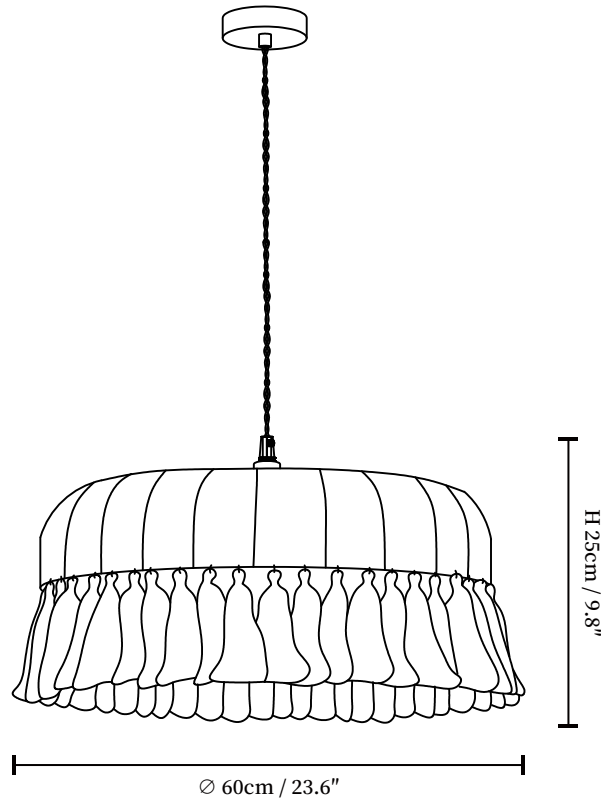

SPECIFICATION SHEET

SPECIFICATION DETAILS

*For custom options, consult factory for details

Fixture Dimensions	Ø 15.7" x H 8.3", Ø 19.7" x H 9.1", Ø 23.6" x H 9.8"
Light source	E26 or E27 (bulb not included)
Wattage	MAX 40W incandescent bulb or LED equivalent.
Voltage	AC 110-240V
Mounting	Hardwired.
Dimming	Compatible with dimmable bulbs (bulb not included)
Control method	Compatible with common wall switches (not included)
Finishes	Natural jute rope
Shade Details	Natural jute rope
Material	Metal, Natural jute rope
Wire Length	The standard length of the suspended wire is 59 "(150 cm) and the length is adjustable.