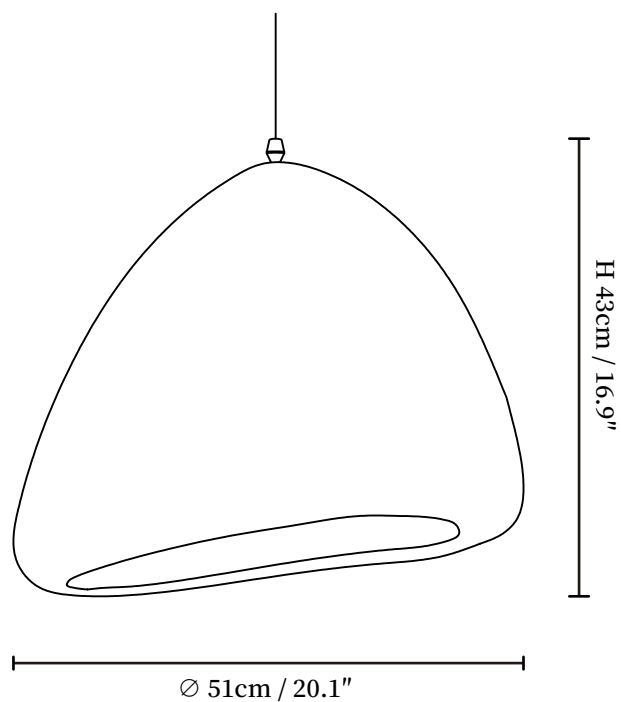

## SPECIFICATION DETAILS

\*For custom options, consult factory for details

---

<b>Fixture Dimensions</b>	Ø 20.1" x H 16.9"
<b>Light source</b>	E26 or E27 (bulb not included)
<b>Wattage</b>	MAX 40W incandescent bulb or LED equivalent.
<b>Voltage</b>	AC 110-240V
<b>Mounting</b>	Hardwired.
<b>Dimming</b>	Compatible with dimmable bulbs (bulb not included)
<b>Control method</b>	Compatible with common wall switches (not included)
<b>Finishes</b>	White, Black, Beige
<b>Shade Details</b>	White, Black, Beige
<b>Material</b>	Metal, High-density polystyrene
<b>Wire Length</b>	The standard length of the suspended wire is 59 "(150 cm) and the length is adjustable.