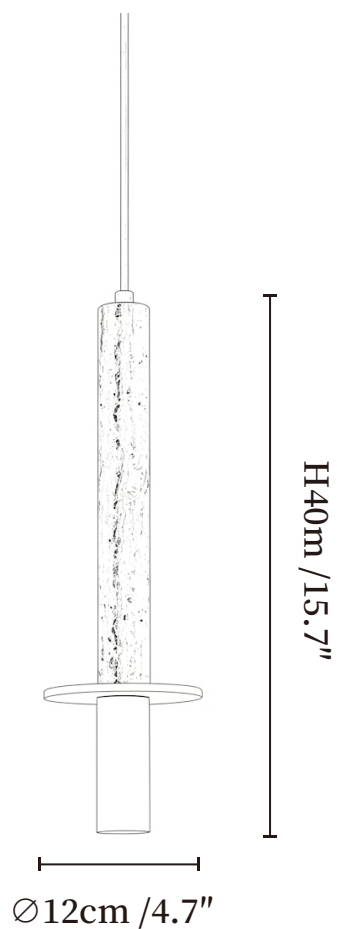

SPECIFICATION SHEET

SPECIFICATION DETAILS

*For custom options, consult factory for details

Fixture Dimensions	Ø 4.7" x H 15.7"
Light source	E26 or E27 (bulb not included)
Wattage	MAX 40W incandescent bulb or LED equivalent.
Voltage	AC 110-240V
Mounting	Hardwired.
Dimming	Compatible with dimmable bulbs (bulb not included)
Control method	Compatible with common wall switches(not included)
Finishes	Yellow Travertine.
Shade Details	Grey.
Material	Yellow Travertine, Wood, Metal.
Wire Length	The standard length of the suspended wire is 59 "(150 cm) and the length is adjustable.