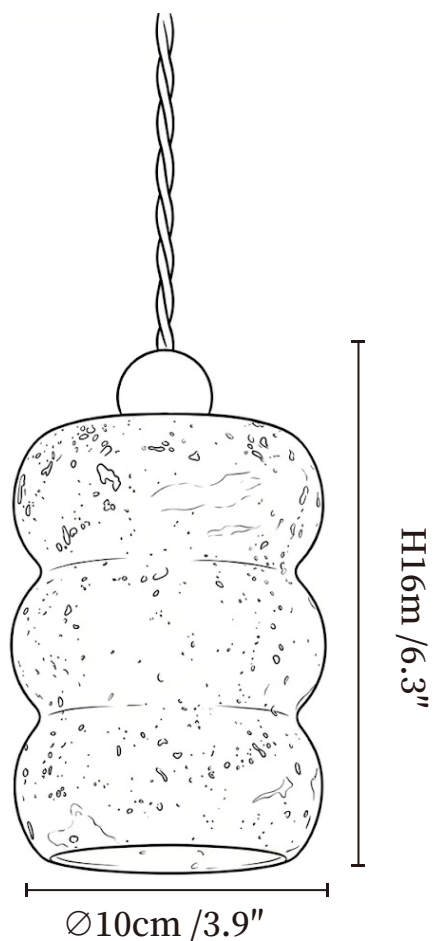

SPECIFICATION SHEET

SPECIFICATION DETAILS

*For custom options, consult factory for details

Fixture Dimensions	Ø 3.9" x H 6.3"
Light source	E26 or E27 (bulb not included)
Wattage	MAX 40W incandescent bulb or LED equivalent.
Voltage	AC 110-240V
Mounting	Hardwired.
Dimming	Compatible with dimmable bulbs (bulb not included)
Control method	Compatible with common wall switches (not included)
Finishes	Walnut Color.
Shade Details	Yellow Travertine.
Material	Yellow Travertine, Wood, Metal.
Wire Length	The standard length of the suspended wire is 59 "(150 cm) and the length is adjustable.