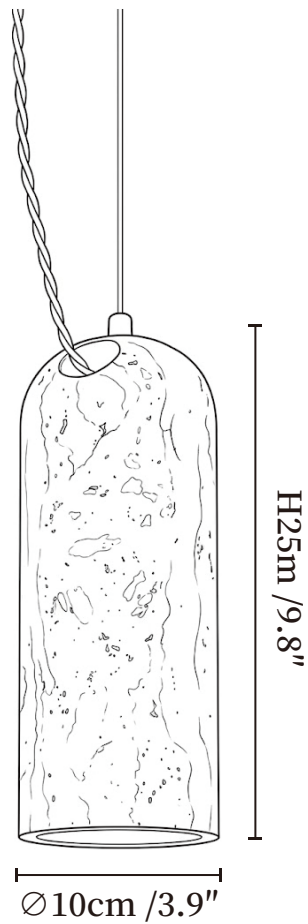

SPECIFICATION SHEET

SPECIFICATION DETAILS

*For custom options, consult factory for details

Fixture Dimensions	Ø 3.9" x H 9.8"
Light source	E26 or E27 (bulb not included)
Wattage	MAX 40W incandescent bulb or LED equivalent.
Voltage	AC 110-240V
Mounting	Hardwired.
Dimming	Compatible with dimmable bulbs (bulb not included)
Control method	Compatible with common wall switches (not included)
Finishes	Yellow Travertine.
Shade Details	Yellow Travertine.
Material	Yellow Travertine, Metal.
Wire Length	The standard length of the suspended wire is 59" (150 cm) and the length is adjustable.