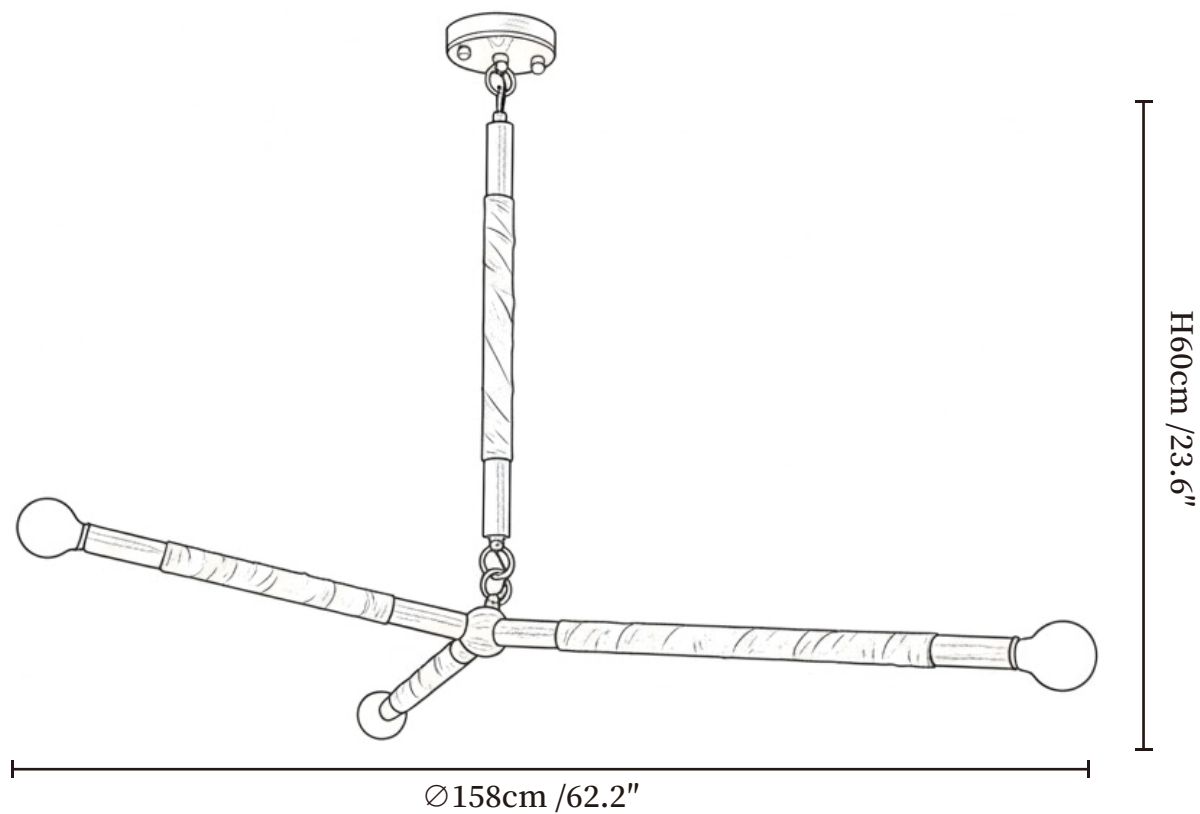

SPECIFICATION SHEET

SPECIFICATION DETAILS

*For custom options, consult factory for details

| | |
|---------------------------|---|
| Fixture Dimensions | Ø 42.1" x H 23.6" |
| Light source | E14 (bulb not included) |
| Wattage | MAX 15W incandescent bulb or LED equivalent. |
| Voltage | AC 110-240V |
| Mounting | Hardwired. |
| Dimming | Compatible with dimmable bulbs (bulb not included) |
| Control method | Compatible with common wall switches (not included) |
| Finishes | Bronze. |
| Shade Details | White. |
| Material | Brass, Metal, Leather. |

SPECIFICATION SHEET

SPECIFICATION DETAILS

*For custom options, consult factory for details

| | |
|---------------------------|--|
| Fixture Dimensions | Ø 62.2" x H 23.6" |
| Light source | E14 (bulb not included) |
| Wattage | MAX 15W incandescent bulb or LED equivalent. |
| Voltage | AC 110-240V |
| Mounting | Hardwired. |
| Dimming | Compatible with dimmable bulbs (bulb not included) |
| Control method | Compatible with common wall switches(not included) |
| Finishes | Bronze. |
| Shade Details | White. |
| Material | Brass, Metal, Leather. |