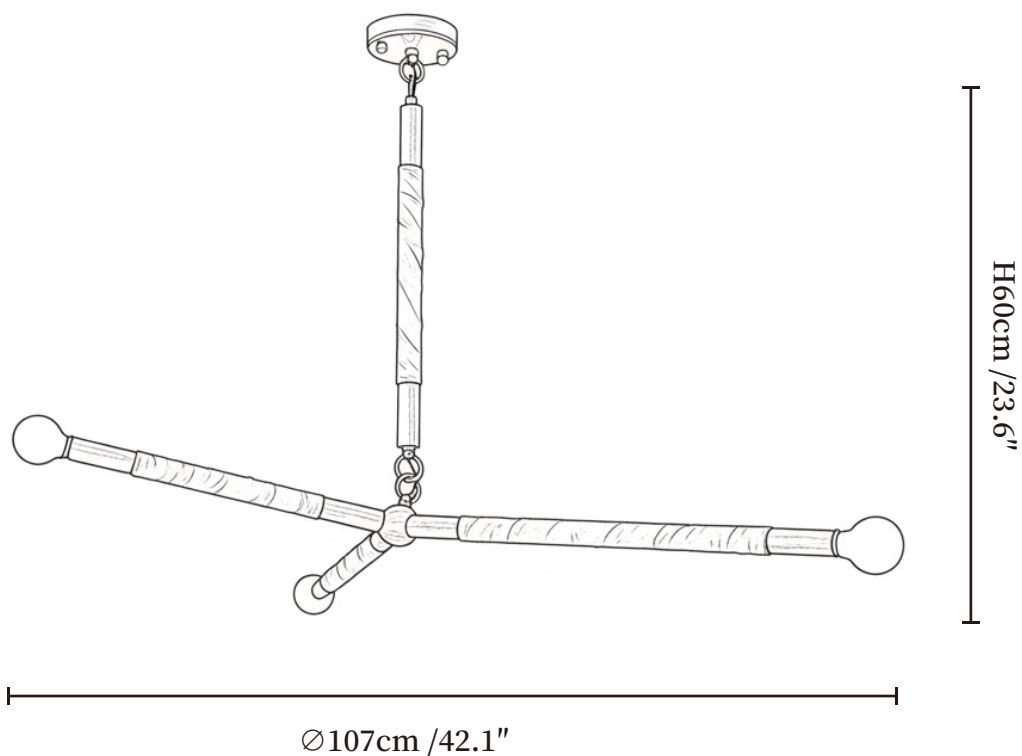

SPECIFICATION SHEET

SPECIFICATION DETAILS

*For custom options, consult factory for details

| | |
|---------------------------|---|
| Fixture Dimensions | Ø 42.1" x H 23.6" |
| Light source | E14 (bulb not included) |
| Wattage | MAX 15W incandescent bulb or LED equivalent. |
| Voltage | AC 110-240V |
| Mounting | Hardwired. |
| Dimming | Compatible with dimmable bulbs (bulb not included) |
| Control method | Compatible with common wall switches (not included) |
| Finishes | Bronze. |
| Shade Details | White. |
| Material | Brass, Metal, Leather. |

SPECIFICATION SHEET

SPECIFICATION DETAILS

*For custom options, consult factory for details

| | |
|---------------------------|--|
| Fixture Dimensions | Ø 62.2" x H 23.6" |
| Light source | E14 (bulb not included) |
| Wattage | MAX 15W incandescent bulb or LED equivalent. |
| Voltage | AC 110-240V |
| Mounting | Hardwired. |
| Dimming | Compatible with dimmable bulbs (bulb not included) |
| Control method | Compatible with common wall switches(not included) |
| Finishes | Bronze. |
| Shade Details | White. |
| Material | Brass, Metal, Leather. |