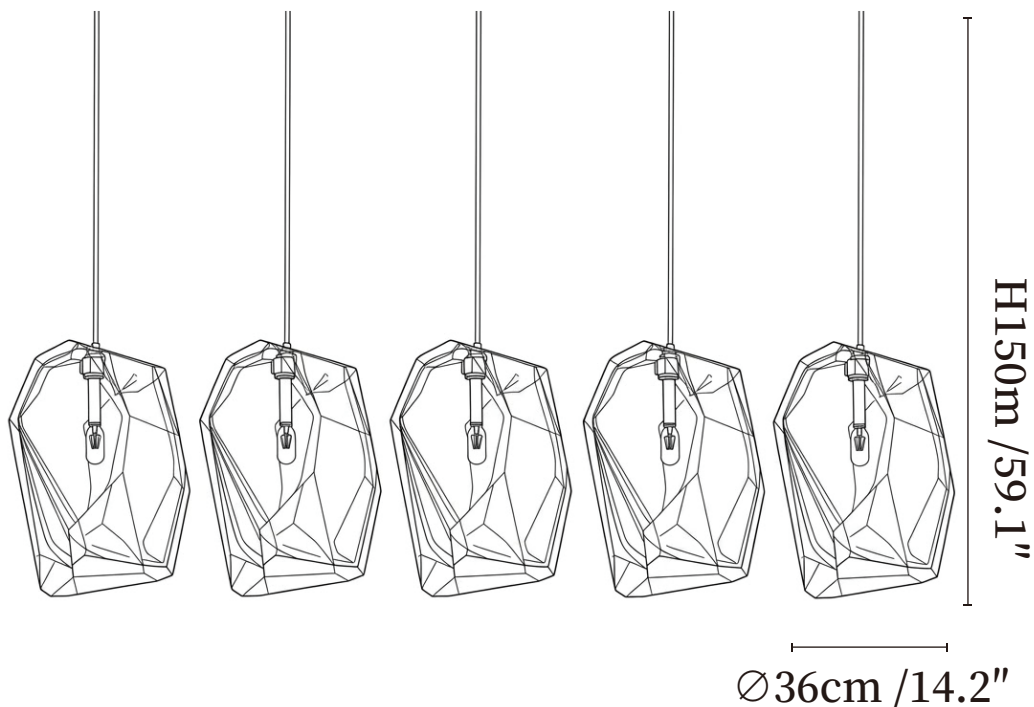

SPECIFICATION SHEET

SPECIFICATION DETAILS

*For custom options, consult factory for details

Fixture Dimensions	Ø 5.1" x H 59.1"
Light source	G4 (bulb not included)
Wattage	MAX 3W incandescent bulb or LED equivalent.
Voltage	AC 110-240V
Mounting	Hardwired.
Dimming	Compatible with dimmable bulbs (bulb not included)
Control method	Compatible with common wall switches(not included)
Finishes	White, Clear, Blue, Amber, Red.
Shade Details	White, Clear, Blue, Amber, Red.
Material	Glass, Metal.

SPECIFICATION SHEET

SPECIFICATION DETAILS

*For custom options, consult factory for details

Fixture Dimensions	Ø 10.3" x H 59.1"
Light source	G4 (bulb not included)
Wattage	MAX 3W incandescent bulb or LED equivalent.
Voltage	AC 110-240V
Mounting	Hardwired.
Dimming	Compatible with dimmable bulbs (bulb not included)
Control method	Compatible with common wall switches (not included)
Finishes	White, Clear, Blue, Amber, Red.
Shade Details	White, Clear, Blue, Amber, Red.
Material	Glass, Metal.

SPECIFICATION SHEET

SPECIFICATION DETAILS

*For custom options, consult factory for details

Fixture Dimensions	Ø 14.2" x H 59.1"
Light source	G4 (bulb not included)
Wattage	MAX 3W incandescent bulb or LED equivalent.
Voltage	AC 110-240V
Mounting	Hardwired.
Dimming	Compatible with dimmable bulbs (bulb not included)
Control method	Compatible with common wall switches (not included)
Finishes	White, Clear, Blue, Amber, Red.
Shade Details	White, Clear, Blue, Amber, Red.
Material	Glass, Metal.