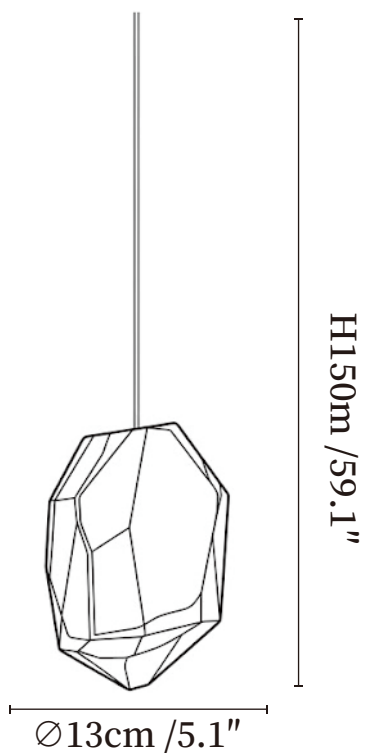

SPECIFICATION SHEET

SPECIFICATION DETAILS

*For custom options, consult factory for details

Fixture Dimensions	Ø 5.1" x H 59.1"
Light source	G4 (bulb not included)
Wattage	MAX 3W incandescent bulb or LED equivalent.
Voltage	AC 110-240V
Mounting	Hardwired.
Dimming	Compatible with dimmable bulbs (bulb not included)
Control method	Compatible with common wall switches(not included)
Finishes	White, Clear, Blue, Amber, Red.
Shade Details	White, Clear, Blue, Amber, Red.
Material	Glass, Metal.

SPECIFICATION SHEET

SPECIFICATION DETAILS

*For custom options, consult factory for details

Fixture Dimensions	Ø 10.3" x H 59.1"
Light source	G4 (bulb not included)
Wattage	MAX 3W incandescent bulb or LED equivalent.
Voltage	AC 110-240V
Mounting	Hardwired.
Dimming	Compatible with dimmable bulbs (bulb not included)
Control method	Compatible with common wall switches (not included)
Finishes	White, Clear, Blue, Amber, Red.
Shade Details	White, Clear, Blue, Amber, Red.
Material	Glass, Metal.

SPECIFICATION SHEET

SPECIFICATION DETAILS

*For custom options, consult factory for details

Fixture Dimensions	Ø 14.2" x H 59.1"
Light source	G4 (bulb not included)
Wattage	MAX 3W incandescent bulb or LED equivalent.
Voltage	AC 110-240V
Mounting	Hardwired.
Dimming	Compatible with dimmable bulbs (bulb not included)
Control method	Compatible with common wall switches (not included)
Finishes	White, Clear, Blue, Amber, Red.
Shade Details	White, Clear, Blue, Amber, Red.
Material	Glass, Metal.