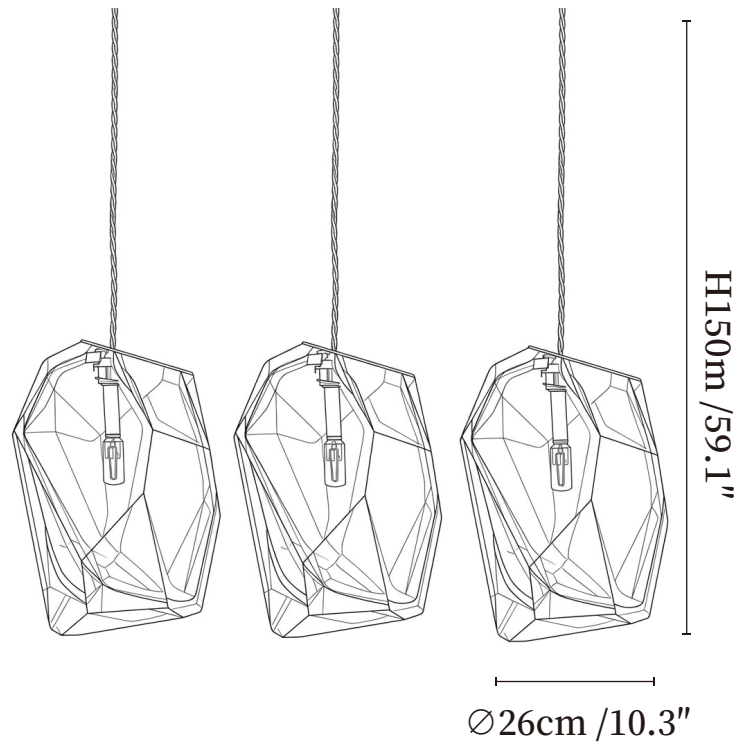

SPECIFICATION SHEET

SPECIFICATION DETAILS

*For custom options, consult factory for details

Fixture Dimensions	Ø 5.1" x H 59.1"
Light source	G4 (bulb not included)
Wattage	MAX 3W incandescent bulb or LED equivalent.
Voltage	AC 110-240V
Mounting	Hardwired.
Dimming	Compatible with dimmable bulbs (bulb not included)
Control method	Compatible with common wall switches(not included)
Finishes	White, Clear, Blue, Amber, Red.
Shade Details	White, Clear, Blue, Amber, Red.
Material	Glass, Metal.

SPECIFICATION SHEET

SPECIFICATION DETAILS

*For custom options, consult factory for details

Fixture Dimensions	Ø 10.3" x H 59.1"
Light source	G4 (bulb not included)
Wattage	MAX 3W incandescent bulb or LED equivalent.
Voltage	AC 110-240V
Mounting	Hardwired.
Dimming	Compatible with dimmable bulbs (bulb not included)
Control method	Compatible with common wall switches (not included)
Finishes	White, Clear, Blue, Amber, Red.
Shade Details	White, Clear, Blue, Amber, Red.
Material	Glass, Metal.

SPECIFICATION SHEET

SPECIFICATION DETAILS

*For custom options, consult factory for details

Fixture Dimensions	Ø 14.2" x H 59.1"
Light source	G4 (bulb not included)
Wattage	MAX 3W incandescent bulb or LED equivalent.
Voltage	AC 110-240V
Mounting	Hardwired.
Dimming	Compatible with dimmable bulbs (bulb not included)
Control method	Compatible with common wall switches (not included)
Finishes	White, Clear, Blue, Amber, Red.
Shade Details	White, Clear, Blue, Amber, Red.
Material	Glass, Metal.