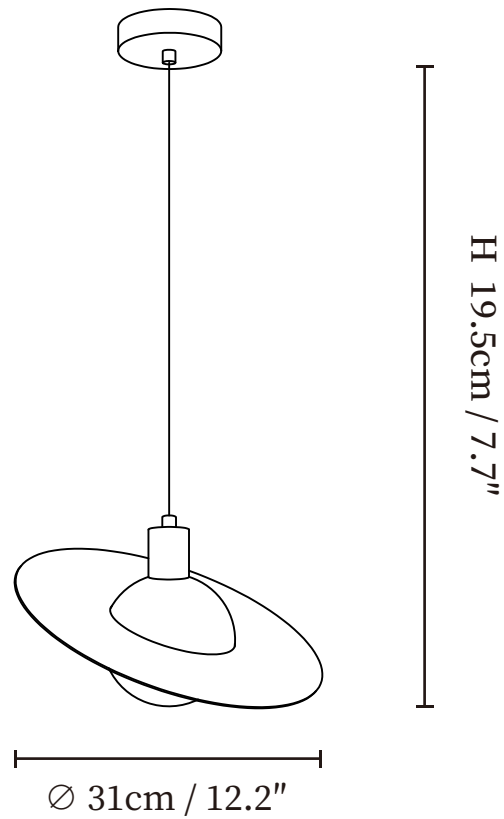

SPECIFICATION SHEET

SPECIFICATION DETAILS

*For custom options, consult factory for details

Fixture Dimensions	Ø 12.2" x H 7.7"
Light source	G9(bulb not included)
Wattage	MAX 5W incandescent bulb or LED equivalent.
Voltage	AC 110-240V
Mounting	Hardwired.
Dimming	Compatible with dimmable bulbs (bulb not included)
Control method	Compatible with common wall switches(not included)
Finishes	Brass
Shade Details	White
Material	Brass, Glass
Wire Length	The standard length of the suspended wire is 59 "(150 cm) and the length is adjustable.