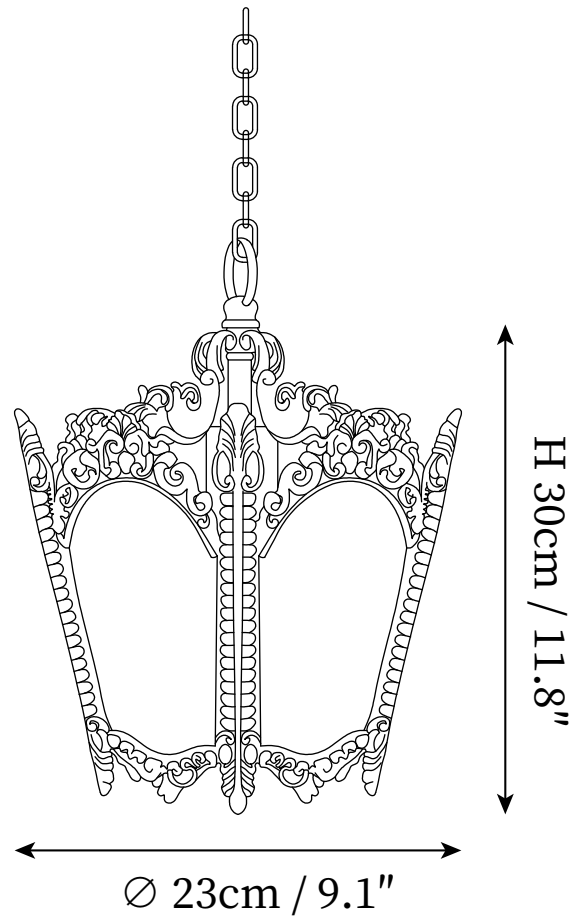

SPECIFICATION SHEET

SPECIFICATION DETAILS

*For custom options, consult factory for details

Fixture Dimensions	D 9.1" x H 11.8"
Light source	E26 or E27. (bulb not included)
Wattage	MAX 40W incandescent bulb or LED equivalent.
Voltage	AC 110-240V
Mounting	Hardwired.
Dimming	Compatible with dimmable bulbs (bulb not included)
Control method	Compatible with common wall switches(not included)
Finishes	Brass.
Shade Details	Frosted white.
Material	Brass Glass.
Chain Length	The standard length of the chain is 11.8" (30 cm), the length is adjustable.