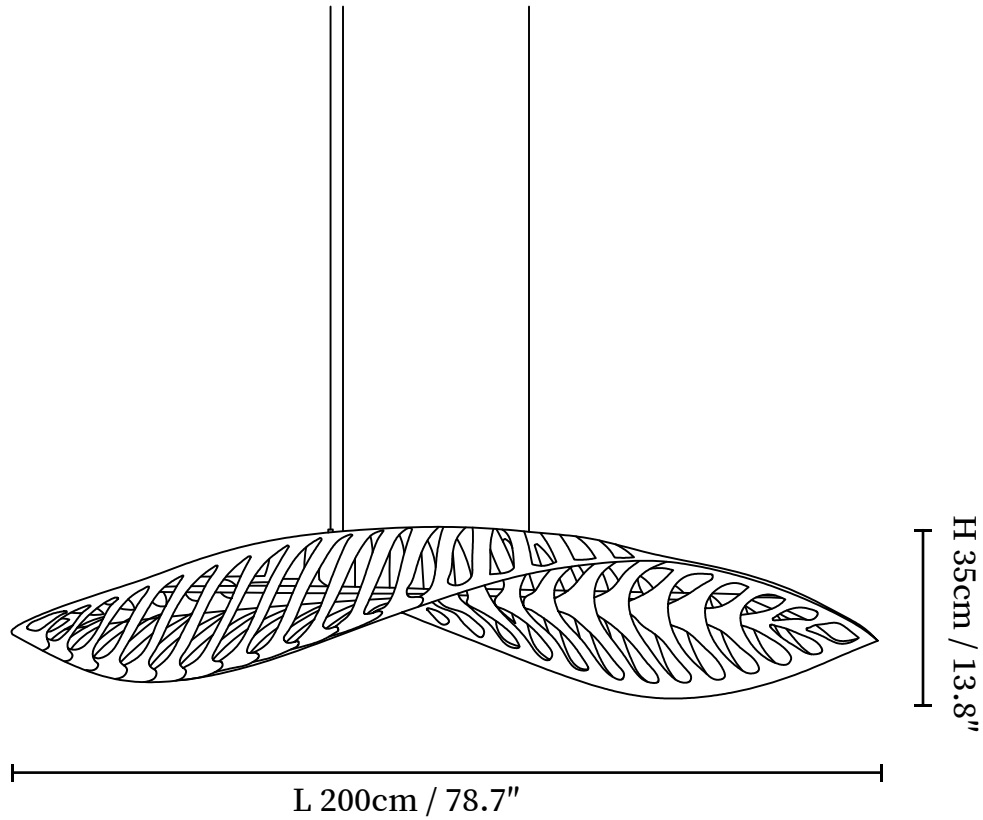

SPECIFICATION SHEET

SPECIFICATION DETAILS

*For custom options, consult factory for details

Fixture Dimensions	L 78.7" x W 31.5" x H 13.8"
Light source	Integrated LED
Wattage	~ 5W
Voltage	AC 110-240V
Dimming	Not supported
CRI(Ra)	90+ CRI
Mounting	Hardwired.
LED Rated Life	30000 hours
Color Temperature	Warm Light (3000K), Neutral Light (4000K), Cool Light (6000K)
Control method	Compatible with common wall switches(not included)
Finishes	Wood Color
Shadow Details	Wood Color
Material	Metal, Wood
Wire Length	The standard length of the cord is 59" (150 cm), the length is adjustable.