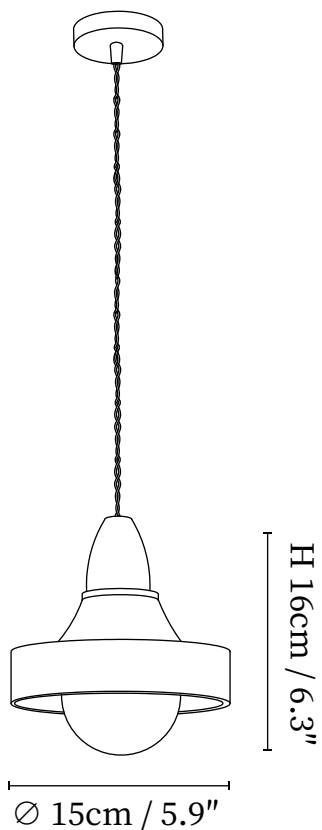

SPECIFICATION SHEET

SPECIFICATION DETAILS

*For custom options, consult factory for details

Fixture Dimensions	D 5.9" x H 6.3"
Light source	G9 (bulb not included)
Wattage	~5W
Voltage	AC 110-240V
Mounting	Hardwired.
Dimming	Compatible with dimmable bulbs (bulb not included)
Control method	Compatible with common wall switches (not included)
Finishes	Walnut Color
Shade Details	White
Material	Ceramics, Wood
Wire Length	The standard length of the suspended wire is 59 "(150 cm) and the length is adjustable.