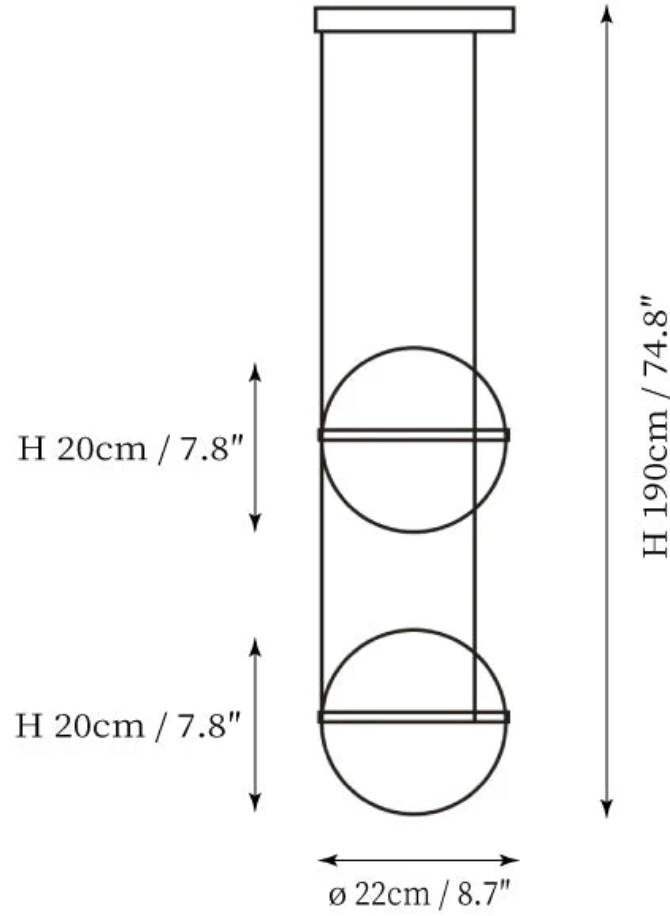

SPECIFICATION SHEET

SPECIFICATION DETAILS

*For custom options, consult factory for details

Fixture Dimensions	∅ 8.7" x H 59"
Light source	Integrated LED
Wattage	~ 6W
Voltage	AC 110-240V
Dimming	Yes
CRI(Ra)	90+ CRI
Mounting	Hardwired.
LED Rated Life	30000 hours
Color Temperature	Warm Light (3000K), Neutral Light (4000K), Cool Light (6000K)
Control method	Compatible with common wall switches(not included)
Finishes	Black.
Shadow Details	White.
Material	Metal, Acrylic.
Wire Length	The standard length of the cord is 59" (150 cm), the length is adjustable.

SPECIFICATION SHEET

SPECIFICATION DETAILS

*For custom options, consult factory for details

Fixture Dimensions	Ø 8.7" x H 74.8"
Light source	Integrated LED
Wattage	~ 6W
Voltage	AC 110-240V
Dimming	Yes
CRI(Ra)	90+ CRI
Mounting	Hardwired.
LED Rated Life	30000 hours
Color Temperature	Warm Light (3000K), Neutral Light (4000K), Cool Light (6000K)
Control method	Compatible with common wall switches (not included)
Finishes	Black.
Shadow Details	White.
Material	Metal, Acrylic.
Wire Length	The standard length of the cord is 59" (150 cm), the length is adjustable.

SPECIFICATION SHEET

SPECIFICATION DETAILS

*For custom options, consult factory for details

Fixture Dimensions	$\varnothing 8.7'' \times H 74.8''$
Light source	Integrated LED
Wattage	~ 6W
Voltage	AC 110-240V
Dimming	Yes
CRI(Ra)	90+ CRI
Mounting	Hardwired.
LED Rated Life	30000 hours
Color Temperature	Warm Light (3000K), Neutral Light (4000K), Cool Light (6000K)
Control method	Compatible with common wall switches (not included)
Finishes	Black.
Shadow Details	White.
Material	Metal, Acrylic.
Wire Length	The standard length of the cord is 59" (150 cm), the length is adjustable.