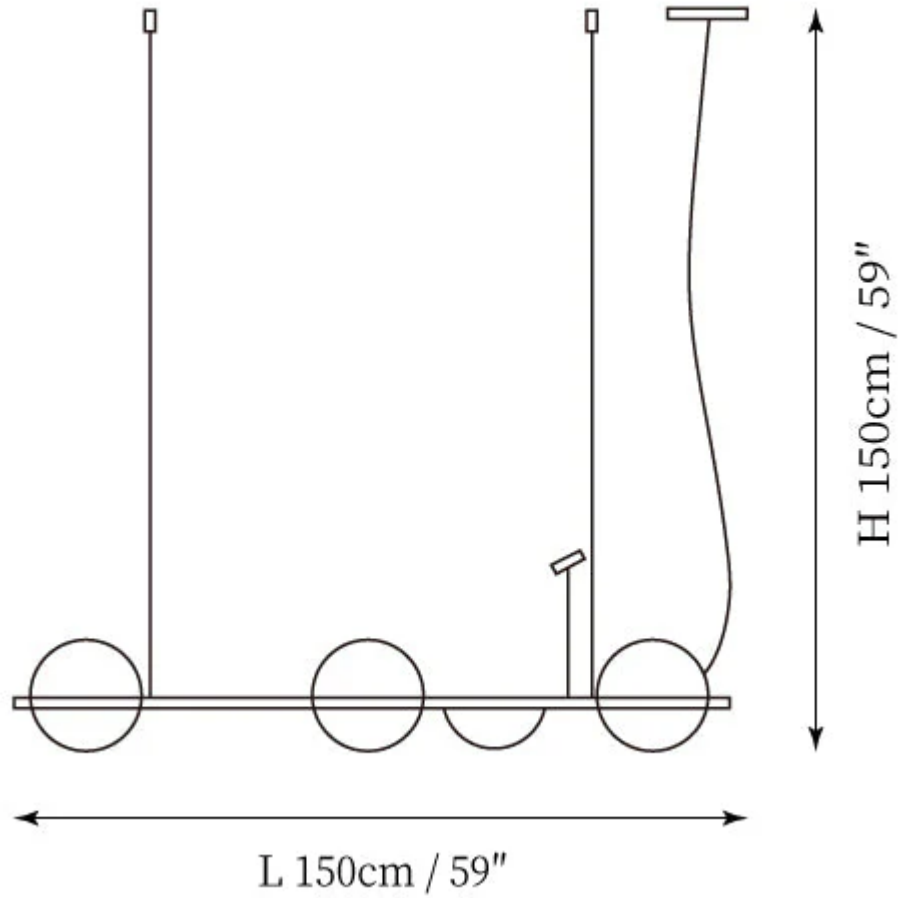

SPECIFICATION SHEET

SPECIFICATION DETAILS

*For custom options, consult factory for details

Fixture Dimensions	Ø 8.7" x H 74.8"
Light source	Integrated LED
Wattage	~ 6W
Voltage	AC 110-240V
Dimming	Yes
CRI(Ra)	90+ CRI
Mounting	Hardwired.
LED Rated Life	30000 hours
Color Temperature	Warm Light (3000K), Neutral Light (4000K), Cool Light (6000K)
Control method	Compatible with common wall switches (not included)
Finishes	Black.
Shadow Details	White.
Material	Metal, Acrylic.
Wire Length	The standard length of the cord is 59" (150 cm), the length is adjustable.

SPECIFICATION SHEET

SPECIFICATION DETAILS

*For custom options, consult factory for details

Fixture Dimensions	L 47.2" x H 59"
Light source	Integrated LED
Wattage	~ 6W
Voltage	AC 110-240V
Dimming	Yes
CRI(Ra)	90+ CRI
Mounting	Hardwired.
LED Rated Life	30000 hours
Color Temperature	Warm Light (3000K), Neutral Light (4000K), Cool Light (6000K)
Control method	Compatible with common wall switches (not included)
Finishes	Black.
Shadow Details	White.
Material	Metal, Acrylic.
Wire Length	The standard length of the cord is 59" (150 cm), the length is adjustable.

SPECIFICATION SHEET

SPECIFICATION DETAILS

*For custom options, consult factory for details

Fixture Dimensions	L 59" x H 59"
Light source	Integrated LED
Wattage	~ 6W
Voltage	AC 110-240V
Dimming	Yes
CRI(Ra)	90+ CRI
Mounting	Hardwired.
LED Rated Life	30000 hours
Color Temperature	Warm Light (3000K), Neutral Light (4000K), Cool Light (6000K)
Control method	Compatible with common wall switches(not included)
Finishes	Black.
Shadow Details	White.
Material	Metal, Acrylic.
Wire Length	The standard length of the cord is 59" (150 cm), the length is adjustable.