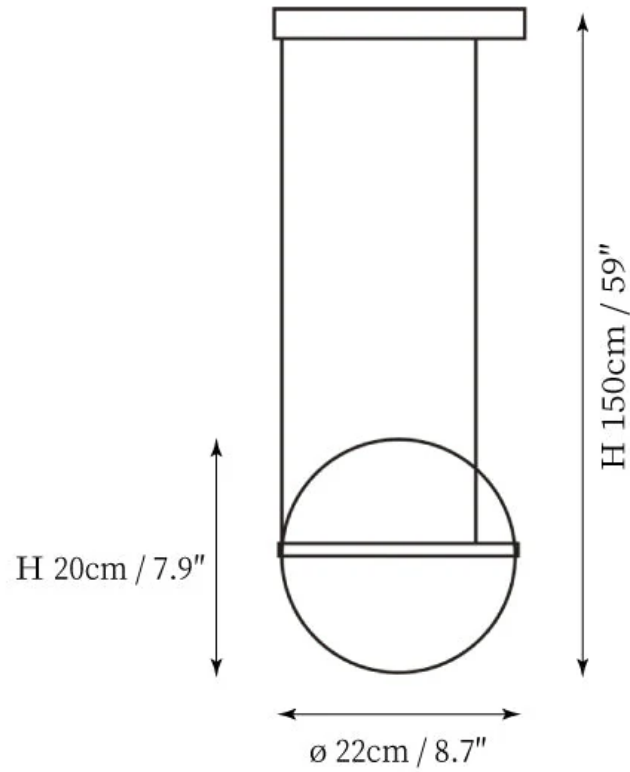

SPECIFICATION SHEET

SPECIFICATION DETAILS

*For custom options, consult factory for details

Fixture Dimensions	∅ 8.7" x H 59"
Light source	Integrated LED
Wattage	~ 6W
Voltage	AC 110-240V
Dimming	Yes
CRI(Ra)	90+ CRI
Mounting	Hardwired.
LED Rated Life	30000 hours
Color Temperature	Warm Light (3000K), Neutral Light (4000K), Cool Light (6000K)
Control method	Compatible with common wall switches(not included)
Finishes	Black.
Shadow Details	White.
Material	Metal, Acrylic.
Wire Length	The standard length of the cord is 59" (150 cm), the length is adjustable.

SPECIFICATION SHEET

SPECIFICATION DETAILS

*For custom options, consult factory for details

Fixture Dimensions	Ø 8.7" x H 74.8"
Light source	Integrated LED
Wattage	~ 6W
Voltage	AC 110-240V
Dimming	Yes
CRI(Ra)	90+ CRI
Mounting	Hardwired.
LED Rated Life	30000 hours
Color Temperature	Warm Light (3000K), Neutral Light (4000K), Cool Light (6000K)
Control method	Compatible with common wall switches (not included)
Finishes	Black.
Shadow Details	White.
Material	Metal, Acrylic.
Wire Length	The standard length of the cord is 59" (150 cm), the length is adjustable.

SPECIFICATION SHEET

SPECIFICATION DETAILS

*For custom options, consult factory for details

Fixture Dimensions	$\varnothing 8.7'' \times H 74.8''$
Light source	Integrated LED
Wattage	~ 6W
Voltage	AC 110-240V
Dimming	Yes
CRI(Ra)	90+ CRI
Mounting	Hardwired.
LED Rated Life	30000 hours
Color Temperature	Warm Light (3000K), Neutral Light (4000K), Cool Light (6000K)
Control method	Compatible with common wall switches (not included)
Finishes	Black.
Shadow Details	White.
Material	Metal, Acrylic.
Wire Length	The standard length of the cord is 59" (150 cm), the length is adjustable.