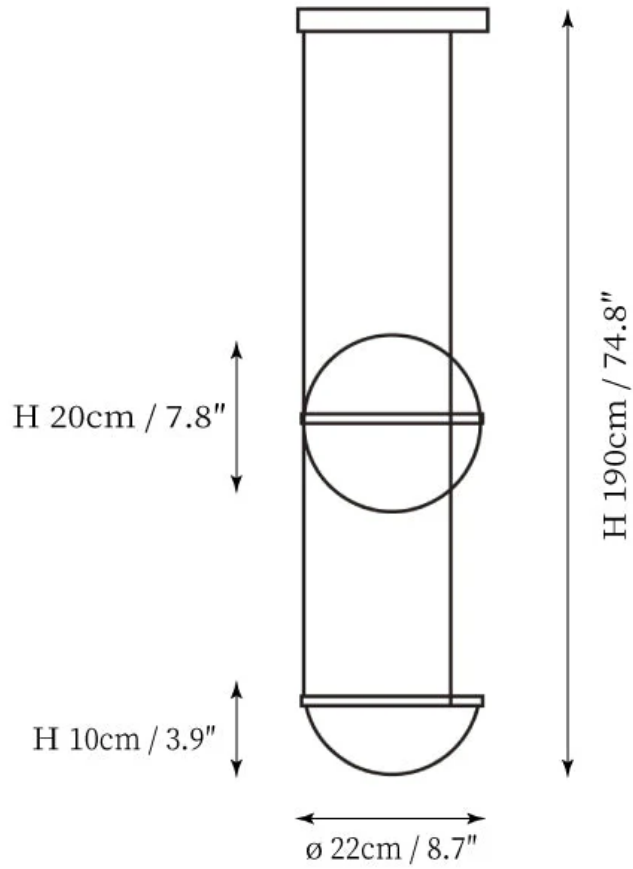

SPECIFICATION SHEET

SPECIFICATION DETAILS

*For custom options, consult factory for details

Fixture Dimensions	∅ 8.7" x H 59"
Light source	Integrated LED
Wattage	~ 6W
Voltage	AC 110-240V
Dimming	Yes
CRI(Ra)	90+ CRI
Mounting	Hardwired.
LED Rated Life	30000 hours
Color Temperature	Warm Light (3000K), Neutral Light (4000K), Cool Light (6000K)
Control method	Compatible with common wall switches(not included)
Finishes	Black.
Shadow Details	White.
Material	Metal, Acrylic.
Wire Length	The standard length of the cord is 59" (150 cm), the length is adjustable.

SPECIFICATION SHEET

SPECIFICATION DETAILS

*For custom options, consult factory for details

Fixture Dimensions	Ø 8.7" x H 74.8"
Light source	Integrated LED
Wattage	~ 6W
Voltage	AC 110-240V
Dimming	Yes
CRI(Ra)	90+ CRI
Mounting	Hardwired.
LED Rated Life	30000 hours
Color Temperature	Warm Light (3000K), Neutral Light (4000K), Cool Light (6000K)
Control method	Compatible with common wall switches (not included)
Finishes	Black.
Shadow Details	White.
Material	Metal, Acrylic.
Wire Length	The standard length of the cord is 59" (150 cm), the length is adjustable.

SPECIFICATION SHEET

SPECIFICATION DETAILS

*For custom options, consult factory for details

Fixture Dimensions	$\varnothing 8.7'' \times H 74.8''$
Light source	Integrated LED
Wattage	~ 6W
Voltage	AC 110-240V
Dimming	Yes
CRI(Ra)	90+ CRI
Mounting	Hardwired.
LED Rated Life	30000 hours
Color Temperature	Warm Light (3000K), Neutral Light (4000K), Cool Light (6000K)
Control method	Compatible with common wall switches (not included)
Finishes	Black.
Shadow Details	White.
Material	Metal, Acrylic.
Wire Length	The standard length of the cord is 59" (150 cm), the length is adjustable.