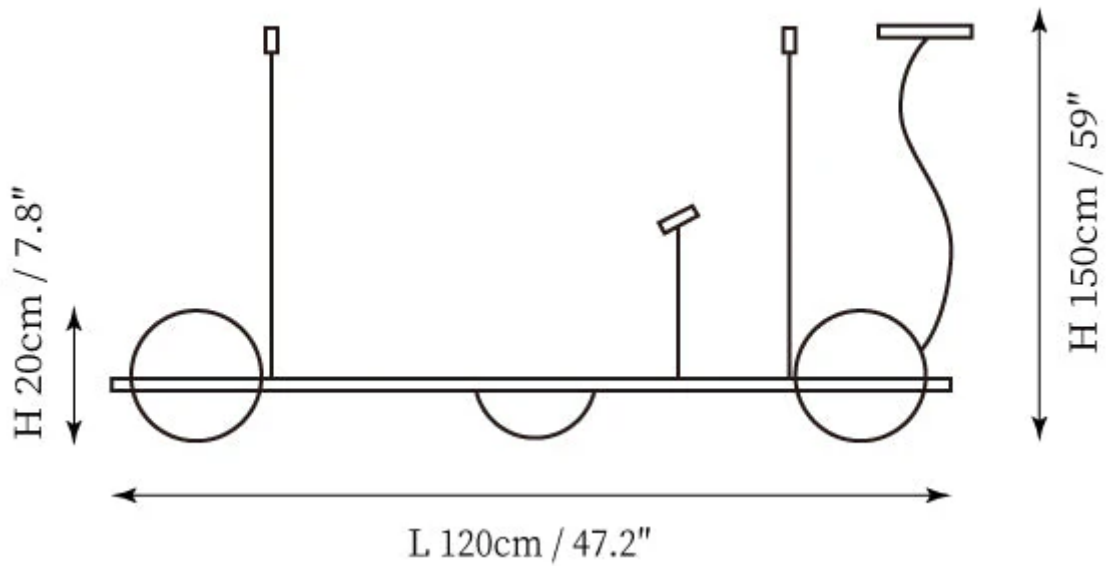

SPECIFICATION SHEET

SPECIFICATION DETAILS

*For custom options, consult factory for details

Fixture Dimensions	Ø 8.7" x H 74.8"
Light source	Integrated LED
Wattage	~ 6W
Voltage	AC 110-240V
Dimming	Yes
CRI(Ra)	90+ CRI
Mounting	Hardwired.
LED Rated Life	30000 hours
Color Temperature	Warm Light (3000K), Neutral Light (4000K), Cool Light (6000K)
Control method	Compatible with common wall switches (not included)
Finishes	Black.
Shadow Details	White.
Material	Metal, Acrylic.
Wire Length	The standard length of the cord is 59" (150 cm), the length is adjustable.

SPECIFICATION SHEET

SPECIFICATION DETAILS

*For custom options, consult factory for details

Fixture Dimensions	$\varnothing 8.7'' \times H 74.8''$
Light source	Integrated LED
Wattage	~ 6W
Voltage	AC 110-240V
Dimming	Yes
CRI(Ra)	90+ CRI
Mounting	Hardwired.
LED Rated Life	30000 hours
Color Temperature	Warm Light (3000K), Neutral Light (4000K), Cool Light (6000K)
Control method	Compatible with common wall switches (not included)
Finishes	Black.
Shadow Details	White.
Material	Metal, Acrylic.
Wire Length	The standard length of the cord is 59" (150 cm), the length is adjustable.

SPECIFICATION SHEET

SPECIFICATION DETAILS

*For custom options, consult factory for details

Fixture Dimensions	L 47.2" x H 59"
Light source	Integrated LED
Wattage	~ 6W
Voltage	AC 110-240V
Dimming	Yes
CRI(Ra)	90+ CRI
Mounting	Hardwired.
LED Rated Life	30000 hours
Color Temperature	Warm Light (3000K), Neutral Light (4000K), Cool Light (6000K)
Control method	Compatible with common wall switches (not included)
Finishes	Black.
Shadow Details	White.
Material	Metal, Acrylic.
Wire Length	The standard length of the cord is 59" (150 cm), the length is adjustable.