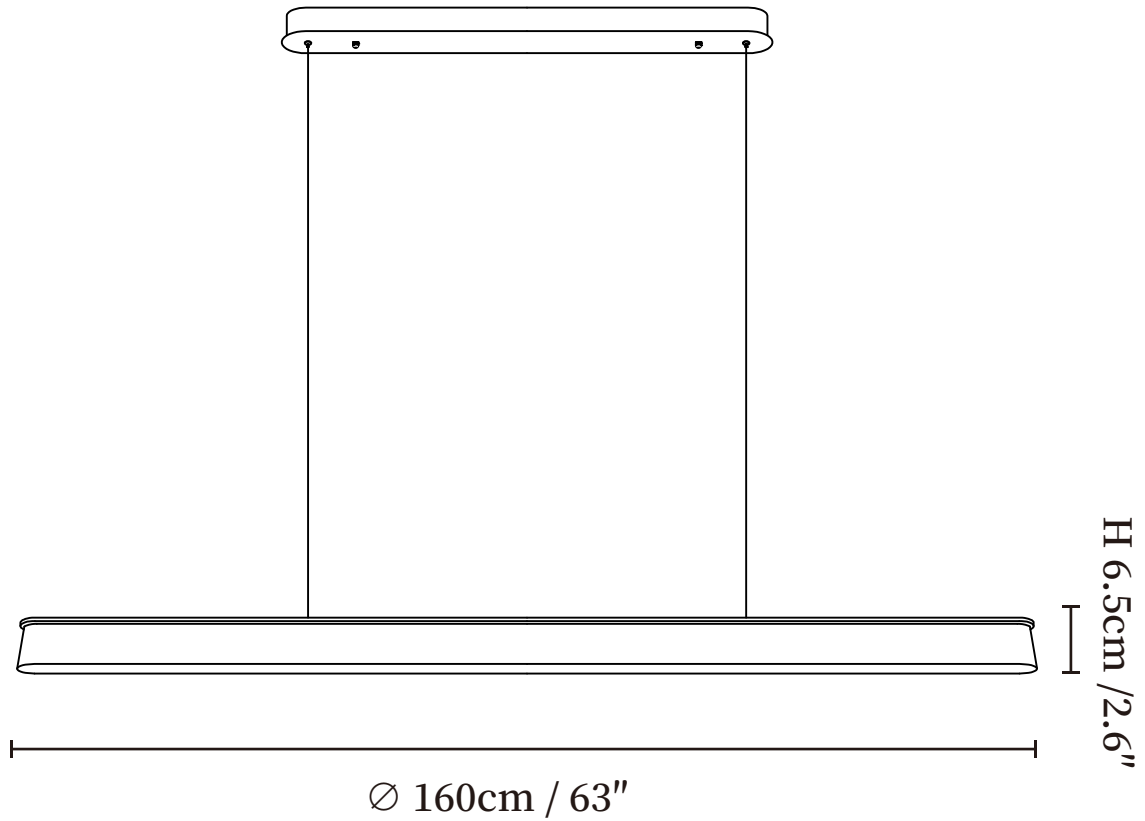

SPECIFICATION SHEET

SPECIFICATION DETAILS

*For custom options, consult factory for details

Fixture Dimensions	L 39.4" x H 2.6", L 47.2" x H 2.6", L 55.1" x H 2.6", L 63" x H 2.6"
Light source	Integrated LED
Wattage	~ 20W
Voltage	AC 110-240V
Dimming	Compatible with dimmable LED and dimmable bulbs.
CRI(Ra)	90+ CRI
Mounting	Hardwired.
LED Rated Life	30000 hours
Color Temperature	Warm Light (3000K), Neutral Light (4000K), Cool Light (6000K)
Control method	Compatible with common wall switches(not included)
Finishes	Wood Color, Walnut Color, Black.
Shads Details	Wood Color, Walnut Color, Black.
Material	Metal, Wood, Acrylic.
Rod Length	The standard length of the cord is 59" (150 cm), the length is adjustable.